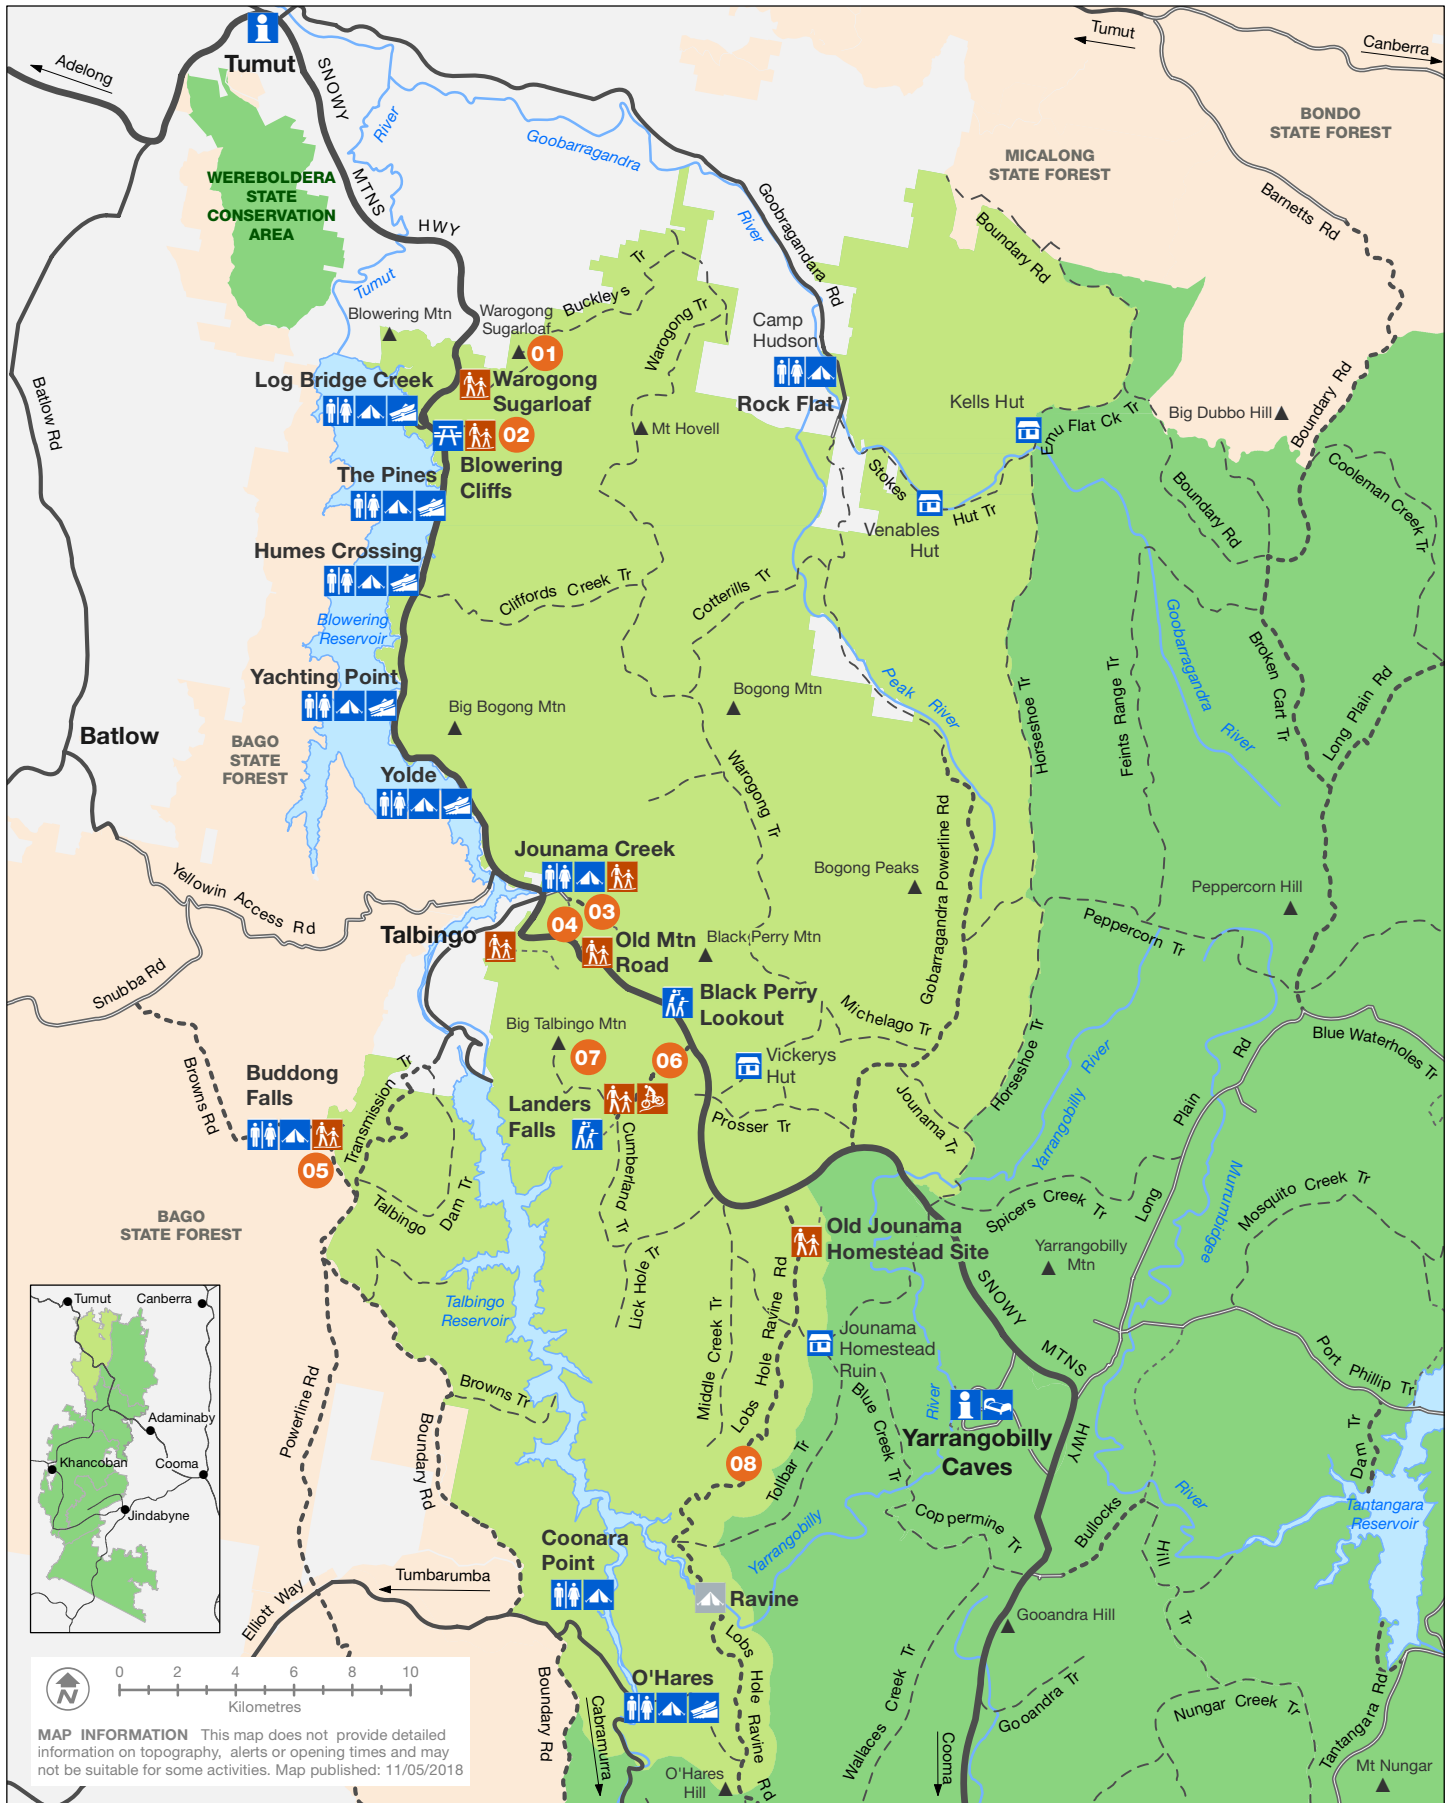

# Tumut area

Kosciuszko National Park

**MAP INFORMATION** This map does not provide detailed information on topography, alerts or opening times and may not be suitable for some activities. Map published: 11/05/2018

- |                     |  |   |                            |                     |
|---------------------|--|---|----------------------------|---------------------|
| Tumut area          | Unsealed road - may not be accessible in wet weather | Featured walking track or mountain bike trail | Campground                 | Lookout             |
| NPWS reserves       | 4WD trail - may not be accessible in wet weather     | Visitor information                           | Campground (no facilities) | Historic hut        |
| Other reserves      | Management trail - no public vehicular access        | Toilets                                       | Picnic area (day use only) | Walking track       |
| Highway/Sealed road | Walking track  | Accomodation                                  | Boat ramp                  | Mountain bike trail |