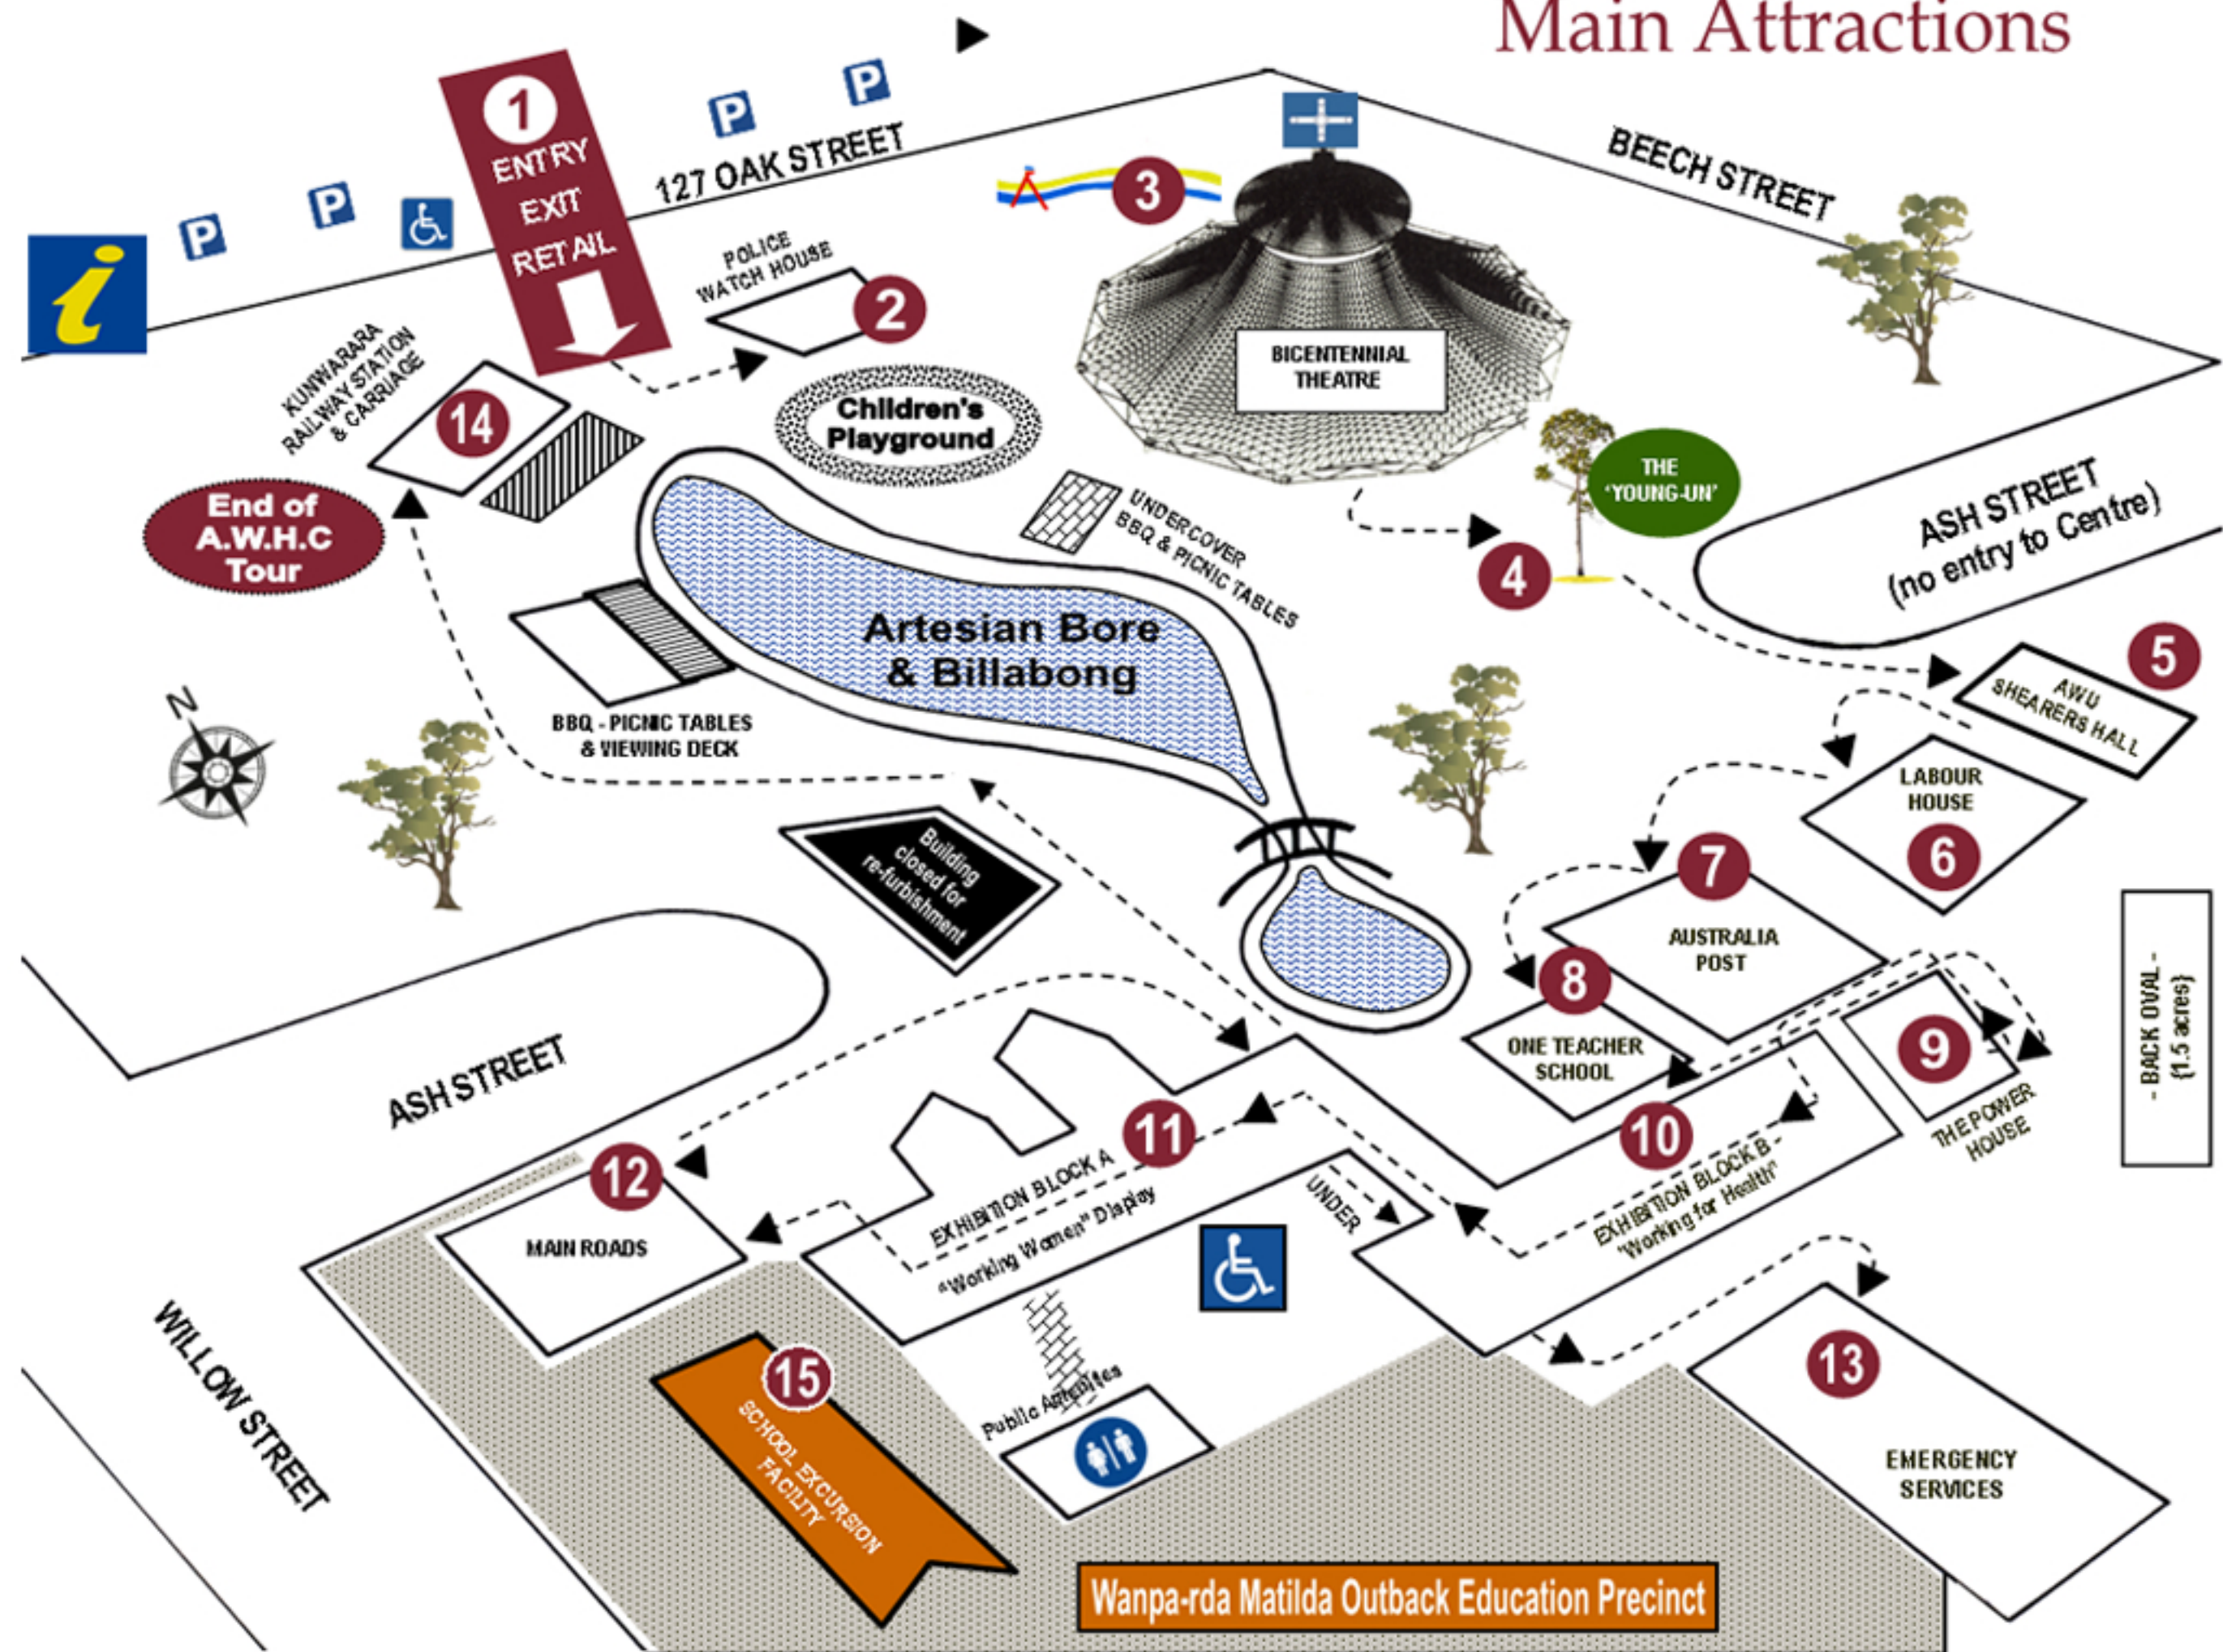

CENTRE MAP

Main Attractions

- 1 Centre Entry / Exit & Retail Store
- 2 Police Watch House
- 3 Celebration Theatre - 'The Tent'
- 4 The 'Young-Un' (Tree of Knowledge Offspring)
- 5 AWU Shearers' Hall
- 6 Labour House
- 7 Australia Post
- 8 One Teacher School
- 9 The Power House
- 10 Working for Health
- 11 Women in Australia's Working History
- 12 Main Roads
- 13 Emergency Services
- 14 Kunwarara Railway Station & Carriage
- 15 Wanpa-rda Matilda Outback Education Centre