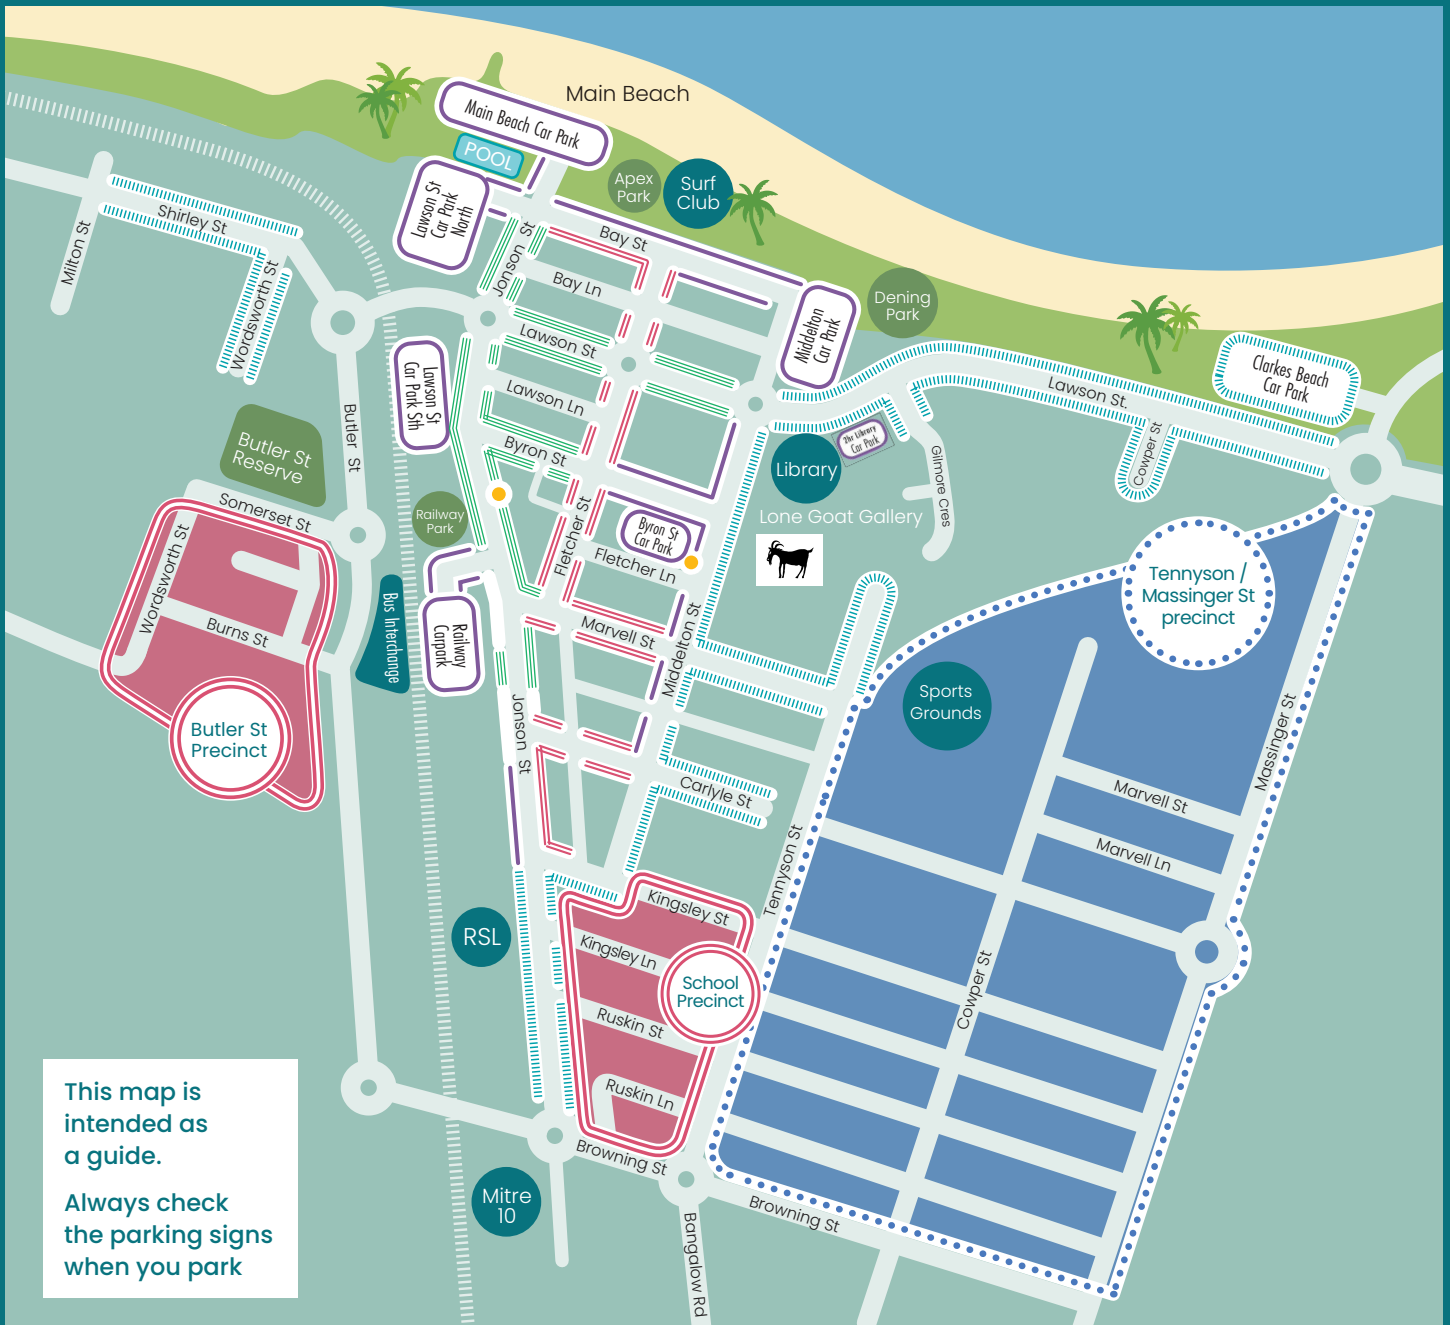

Byron Bay Parking Time Limits

This map is intended as a guide.
Always check the parking signs when you park

Pay Parking Zone

 4P	 P (no time limit)
 2P	 1/2 hr limit
 1P	

Traffic Area Permit Zone

FREE parking, time limits apply

 2P
 4P

All unmarked streets within the pay parking zone are **no stopping/parking** at all times

Time limits apply 9am to 6pm Mon to Sun including public holidays