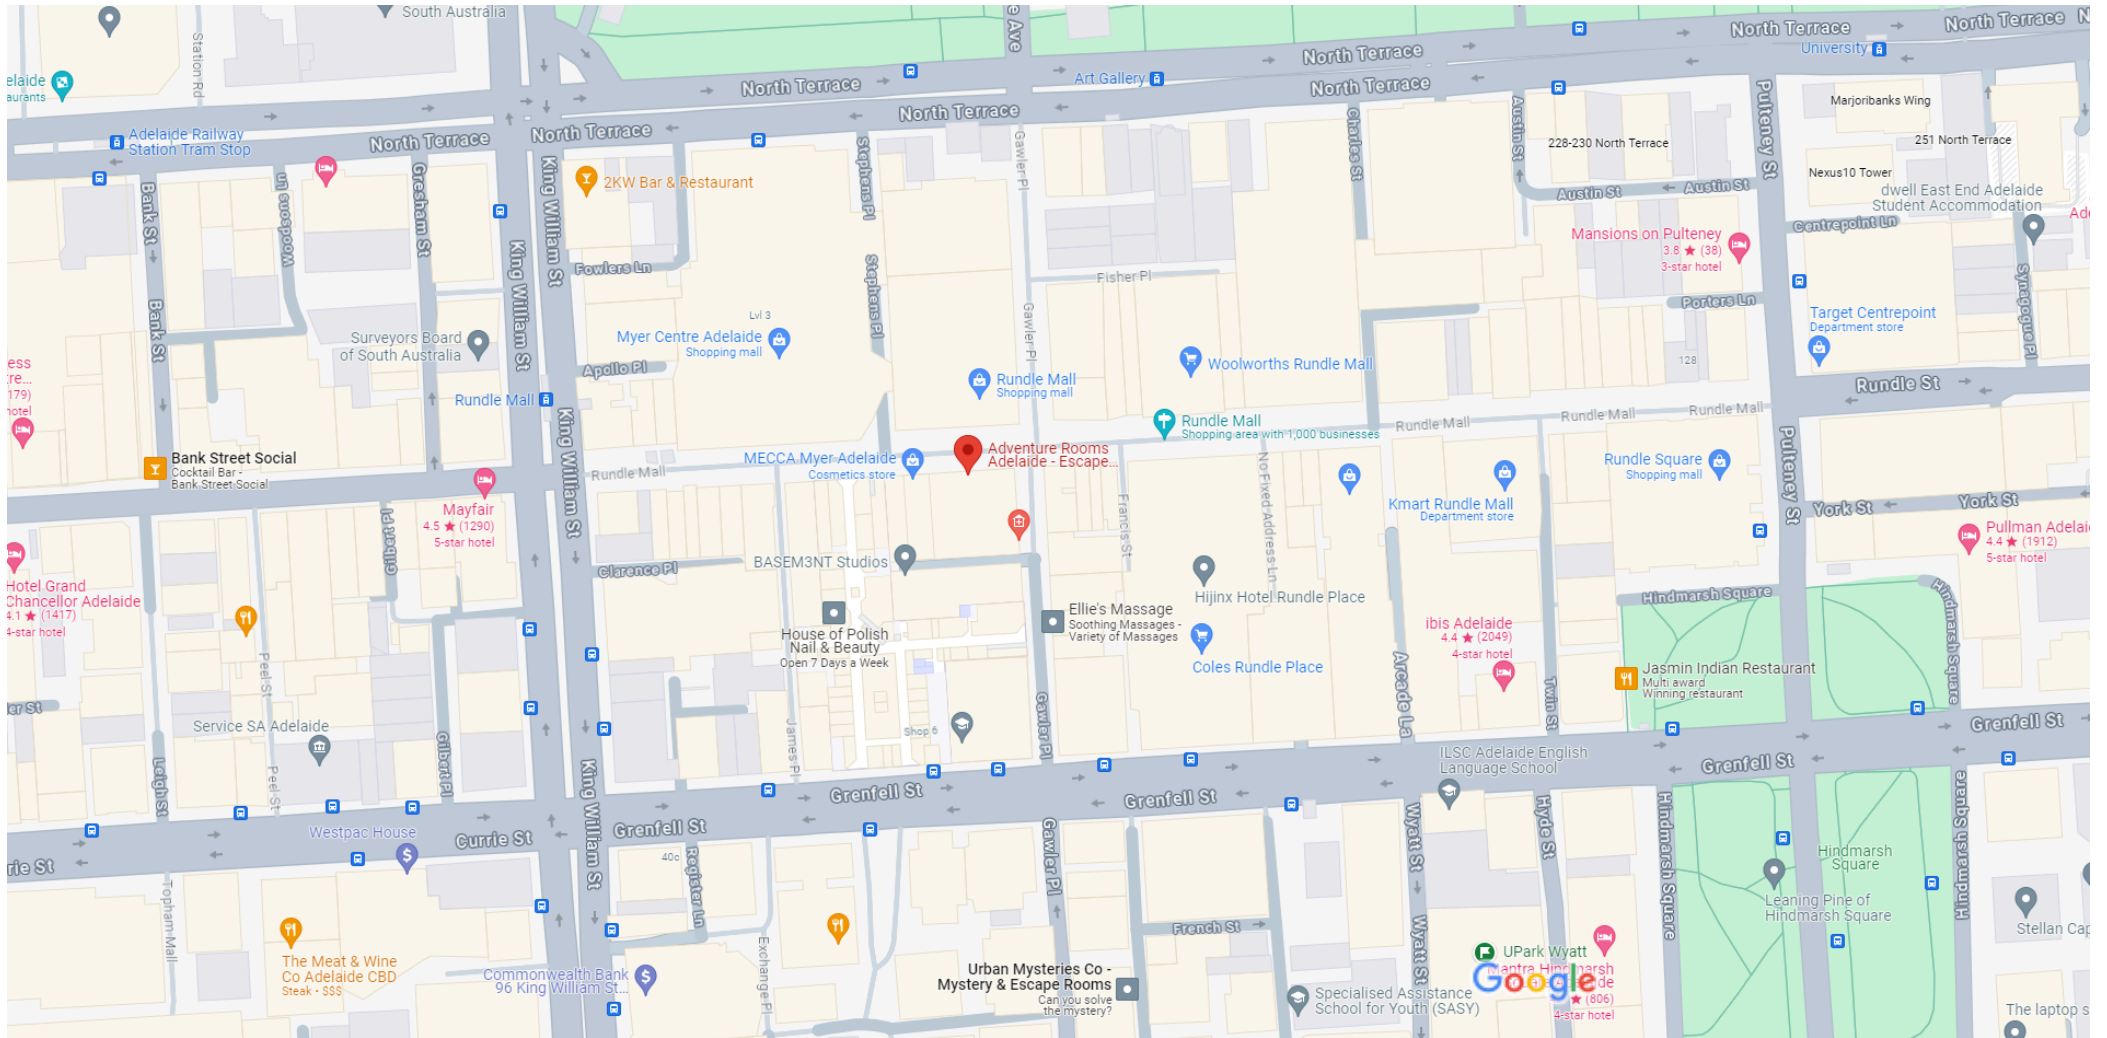

Google Maps Adventure Rooms Adelaide - Escape Rooms and Bar

Map data ©2024 Google 50 m