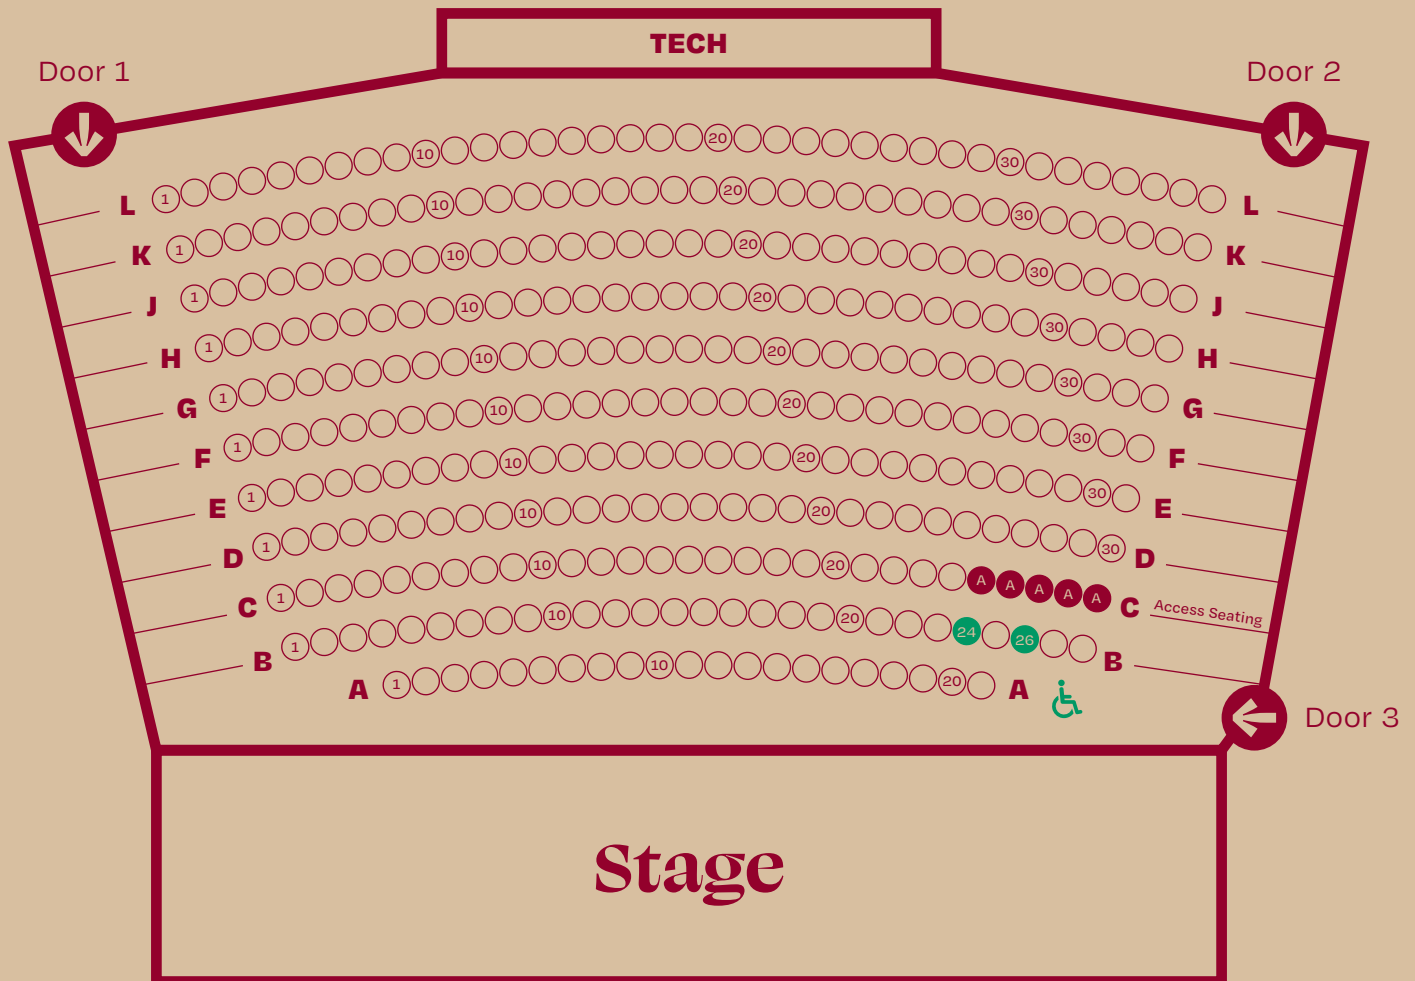

# The Q Seating Plan

[THEQ.NET.AU](http://THEQ.NET.AU)

In The Q there are no central aisles and Row B is the row with no steps for patrons with limited mobility.

We have two wheelchair accessible seats in the theatre, B24 and B26.