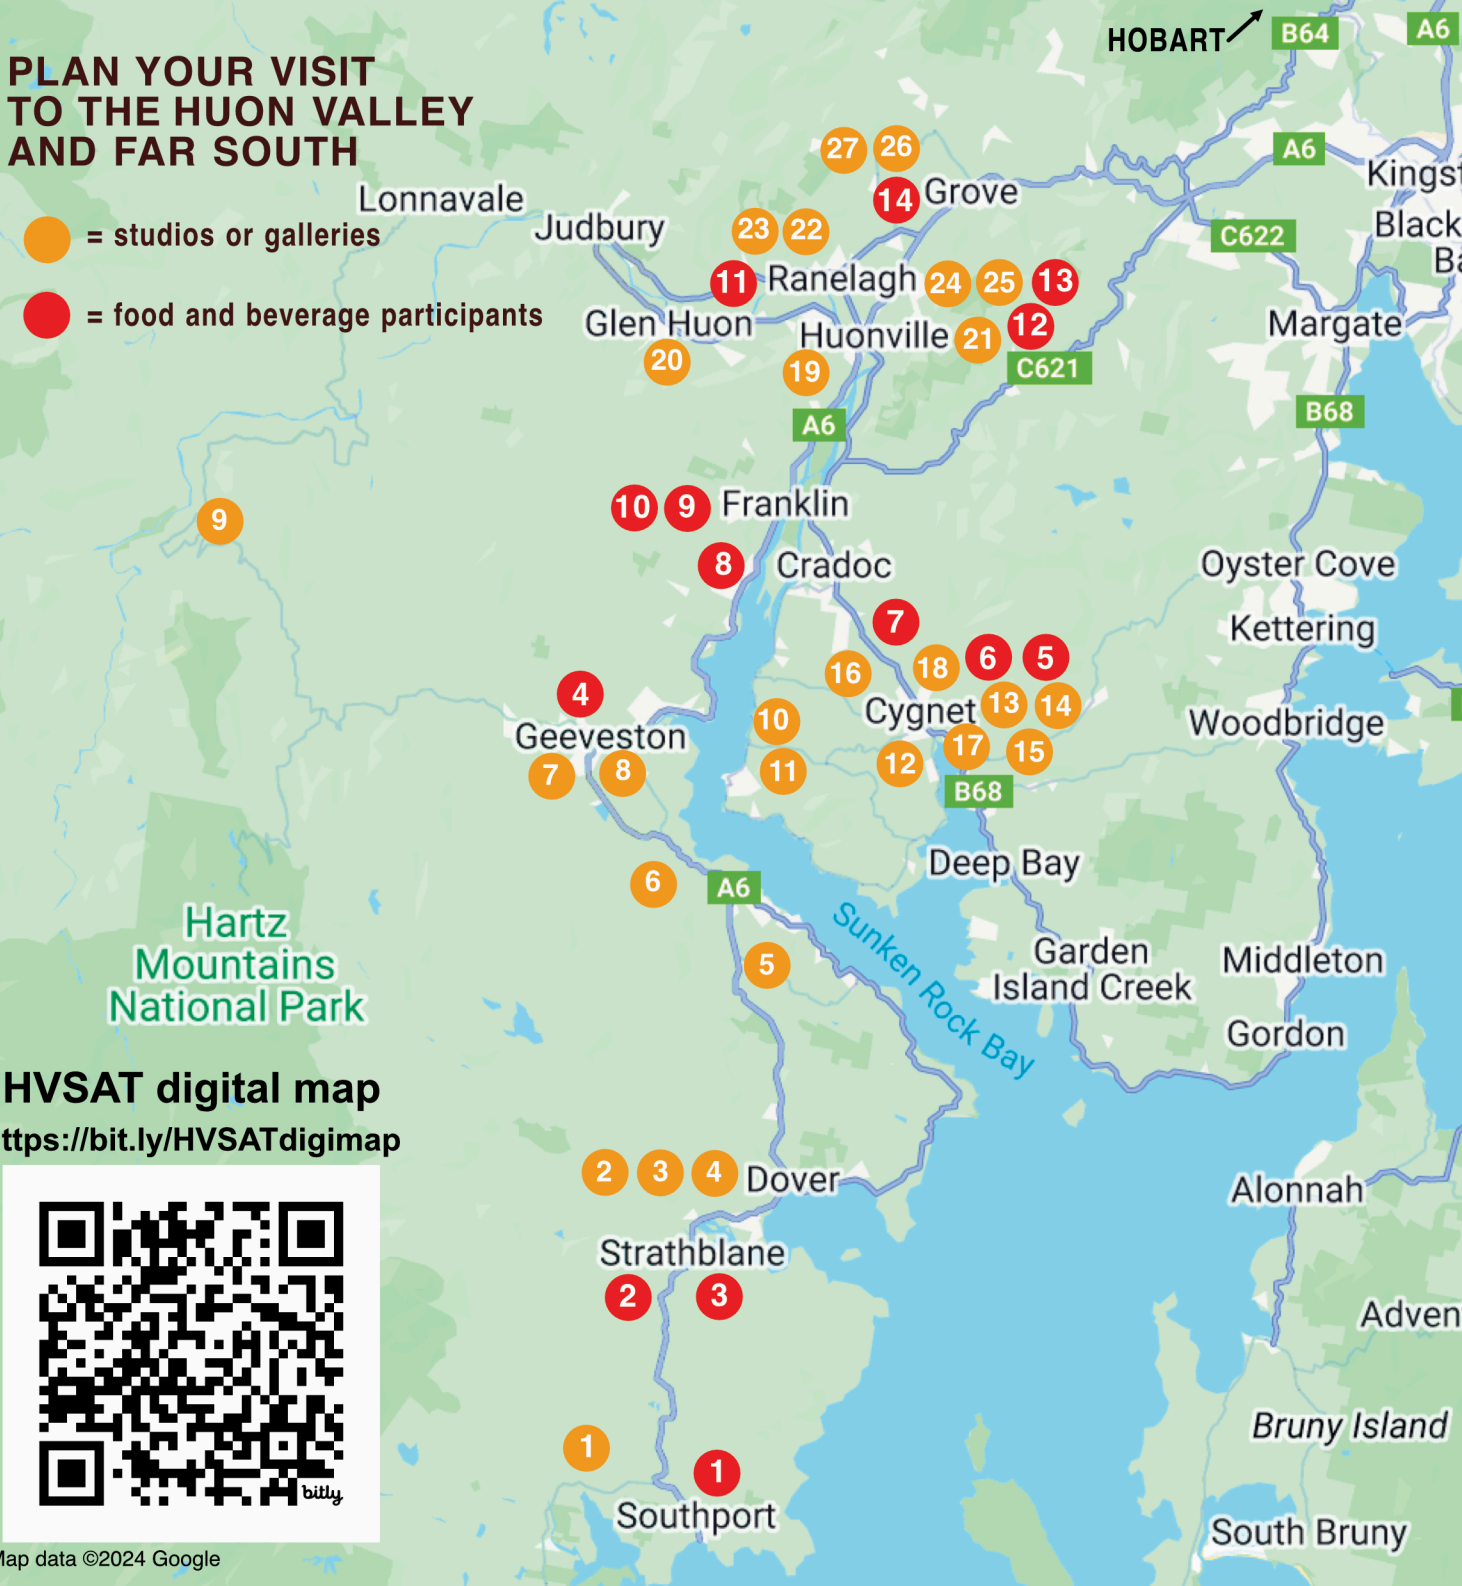

PLAN YOUR VISIT TO THE HUON VALLEY AND FAR SOUTH

-  = studios or galleries
-  = food and beverage participants

HVSAT digital map
<https://bit.ly/HVSATdigimap>