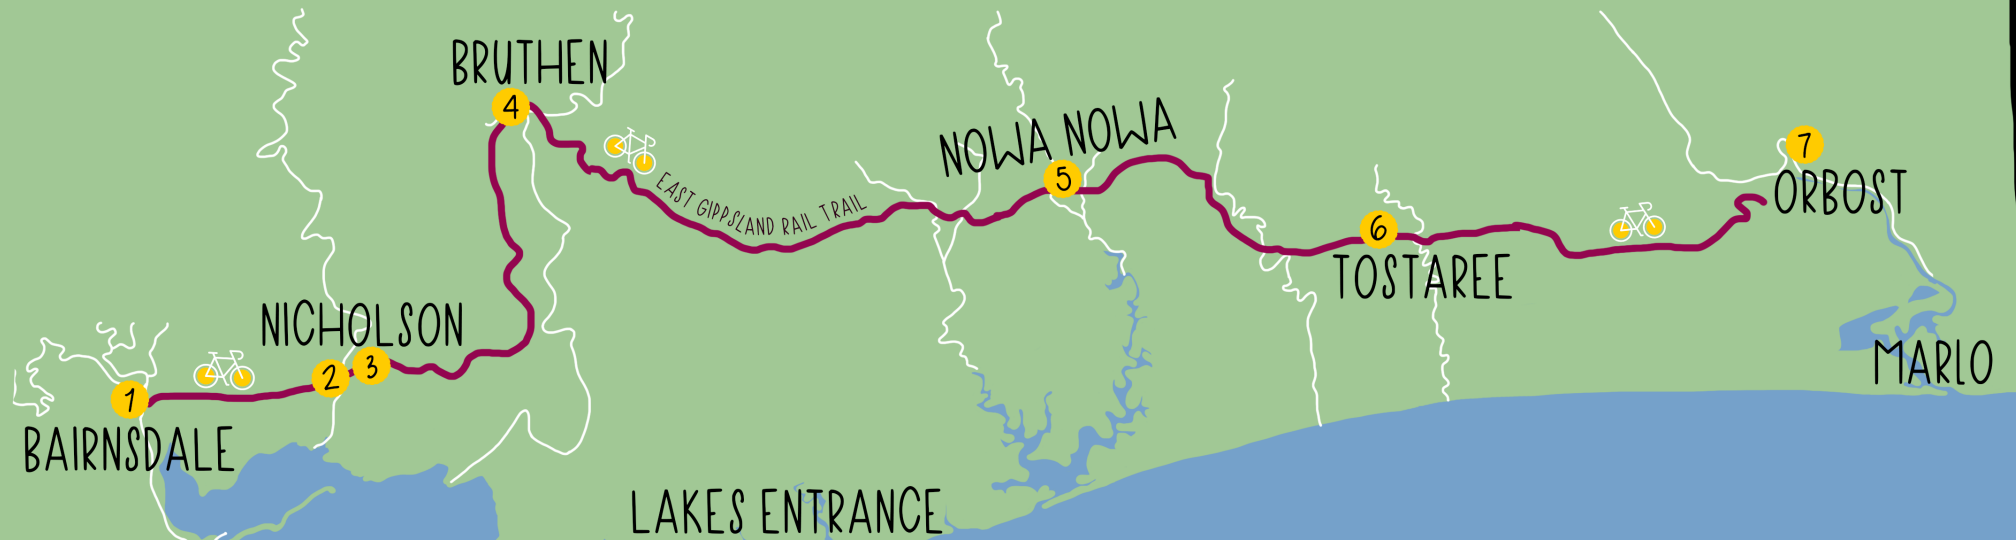

UNDER THE SURFACE

GUNAİKURNAI COUNTRY / EAST GIPPSLAND

PUBLIC ART LOCATIONS

- 1 ALFIE HUDSON, HOWITT PARK
 - 2 TRACEY SOLOMON, NICHOLSON SHELTER
 - 3 PATRICIA PITTMAN, NICHOLSON BRIDGE*
 - 4 ALAN SOLOMON, BRUTHEN WATER TANK
 - 5 ALICE PEPPER X MEGGS, NOWA NOWA GENERAL STORE*
 - 6 MINNA LUENIG, PARTELLI'S CROSSING*
 - 7 LING, ORBOST BUTTER FACTORY*
- * under the surface sites