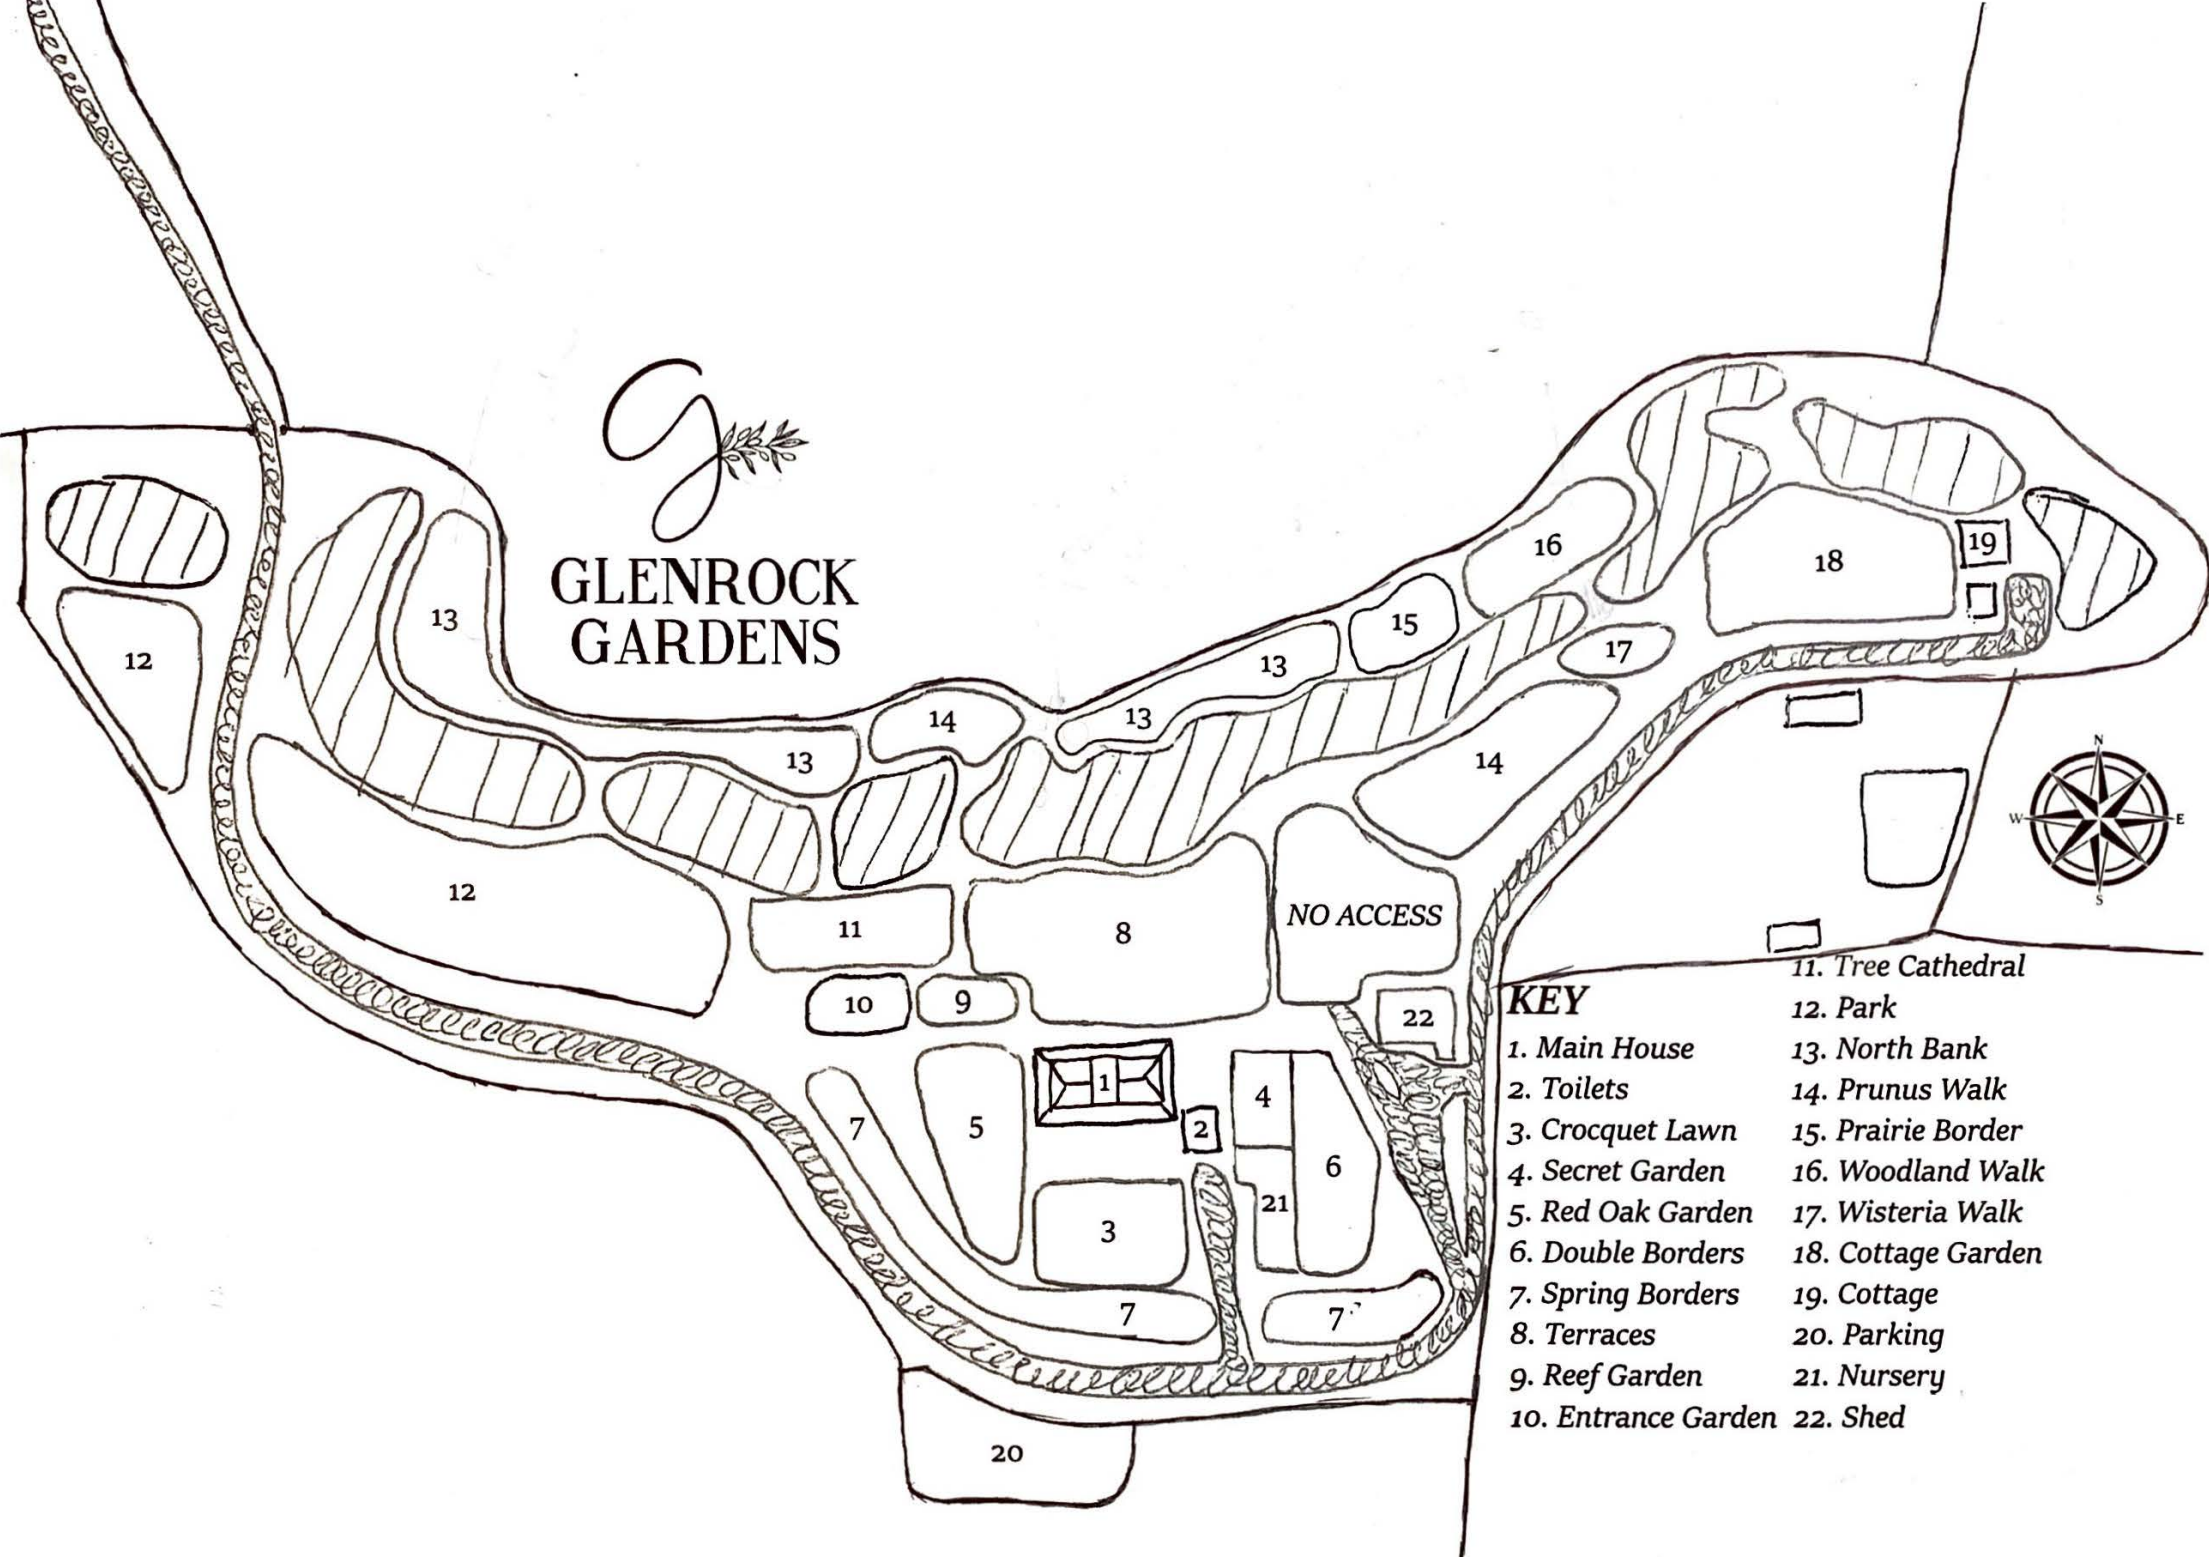

**GLENROCK
GARDENS**

KEY

- | | |
|---------------------|--------------------|
| 1. Main House | 11. Tree Cathedral |
| 2. Toilets | 12. Park |
| 3. Croquet Lawn | 13. North Bank |
| 4. Secret Garden | 14. Prunus Walk |
| 5. Red Oak Garden | 15. Prairie Border |
| 6. Double Borders | 16. Woodland Walk |
| 7. Spring Borders | 17. Wisteria Walk |
| 8. Terraces | 18. Cottage Garden |
| 9. Reef Garden | 19. Cottage |
| 10. Entrance Garden | 20. Parking |
| | 21. Nursery |
| | 22. Shed |