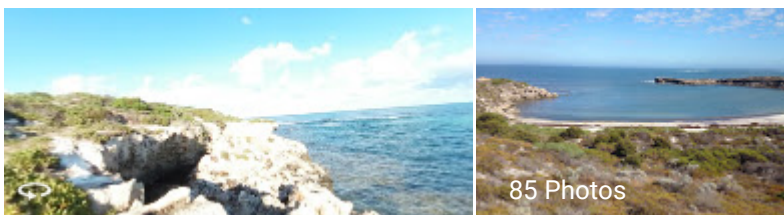

Map data ©2017 Google 50 m

Dynamite Bay

4.4 ★★★★★ · 16 reviews

Tourist Attraction

via, Green Head Rd, Green Head WA 6514

(08) 9921 3999

Add missing information ⓘ

85 Photos