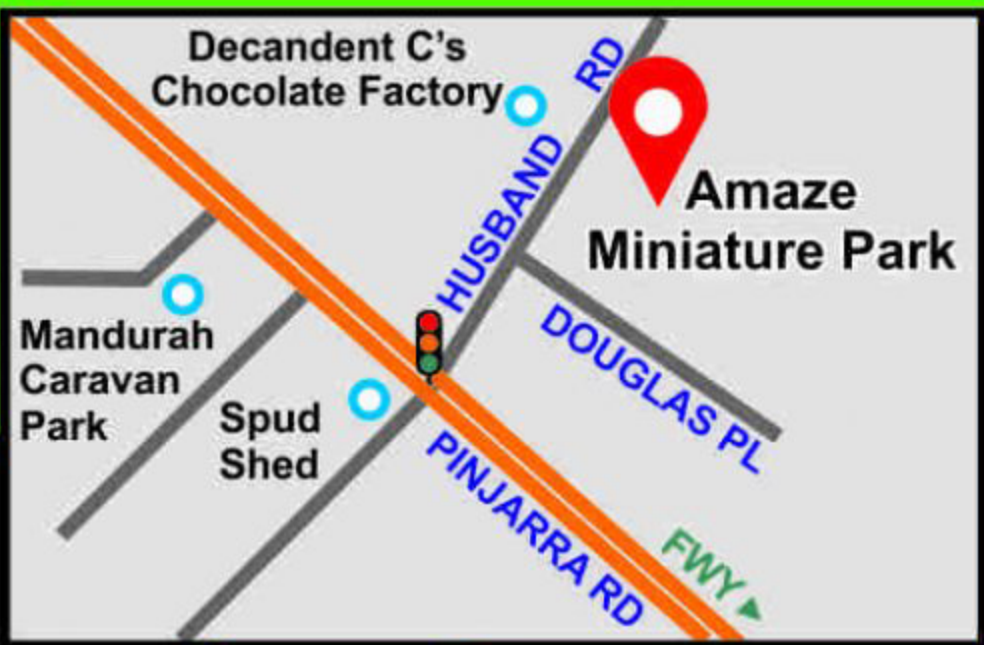

To Rockingham

To Perth

Kwinana Freeway

Mandurah

To Bunbury

To Armadale

South Western Hwy

Peel Zoo

Pinjarra

To Bunbury

Decandent C's Chocolate Factory

Amaze Miniature Park

Mandurah Caravan Park

Spud Shed

HUSBAND RD

DOUGLAS PL

PINJARRA RD

FWY

Located:

5 minutes from Mandurah Forum

50 minutes from Perth