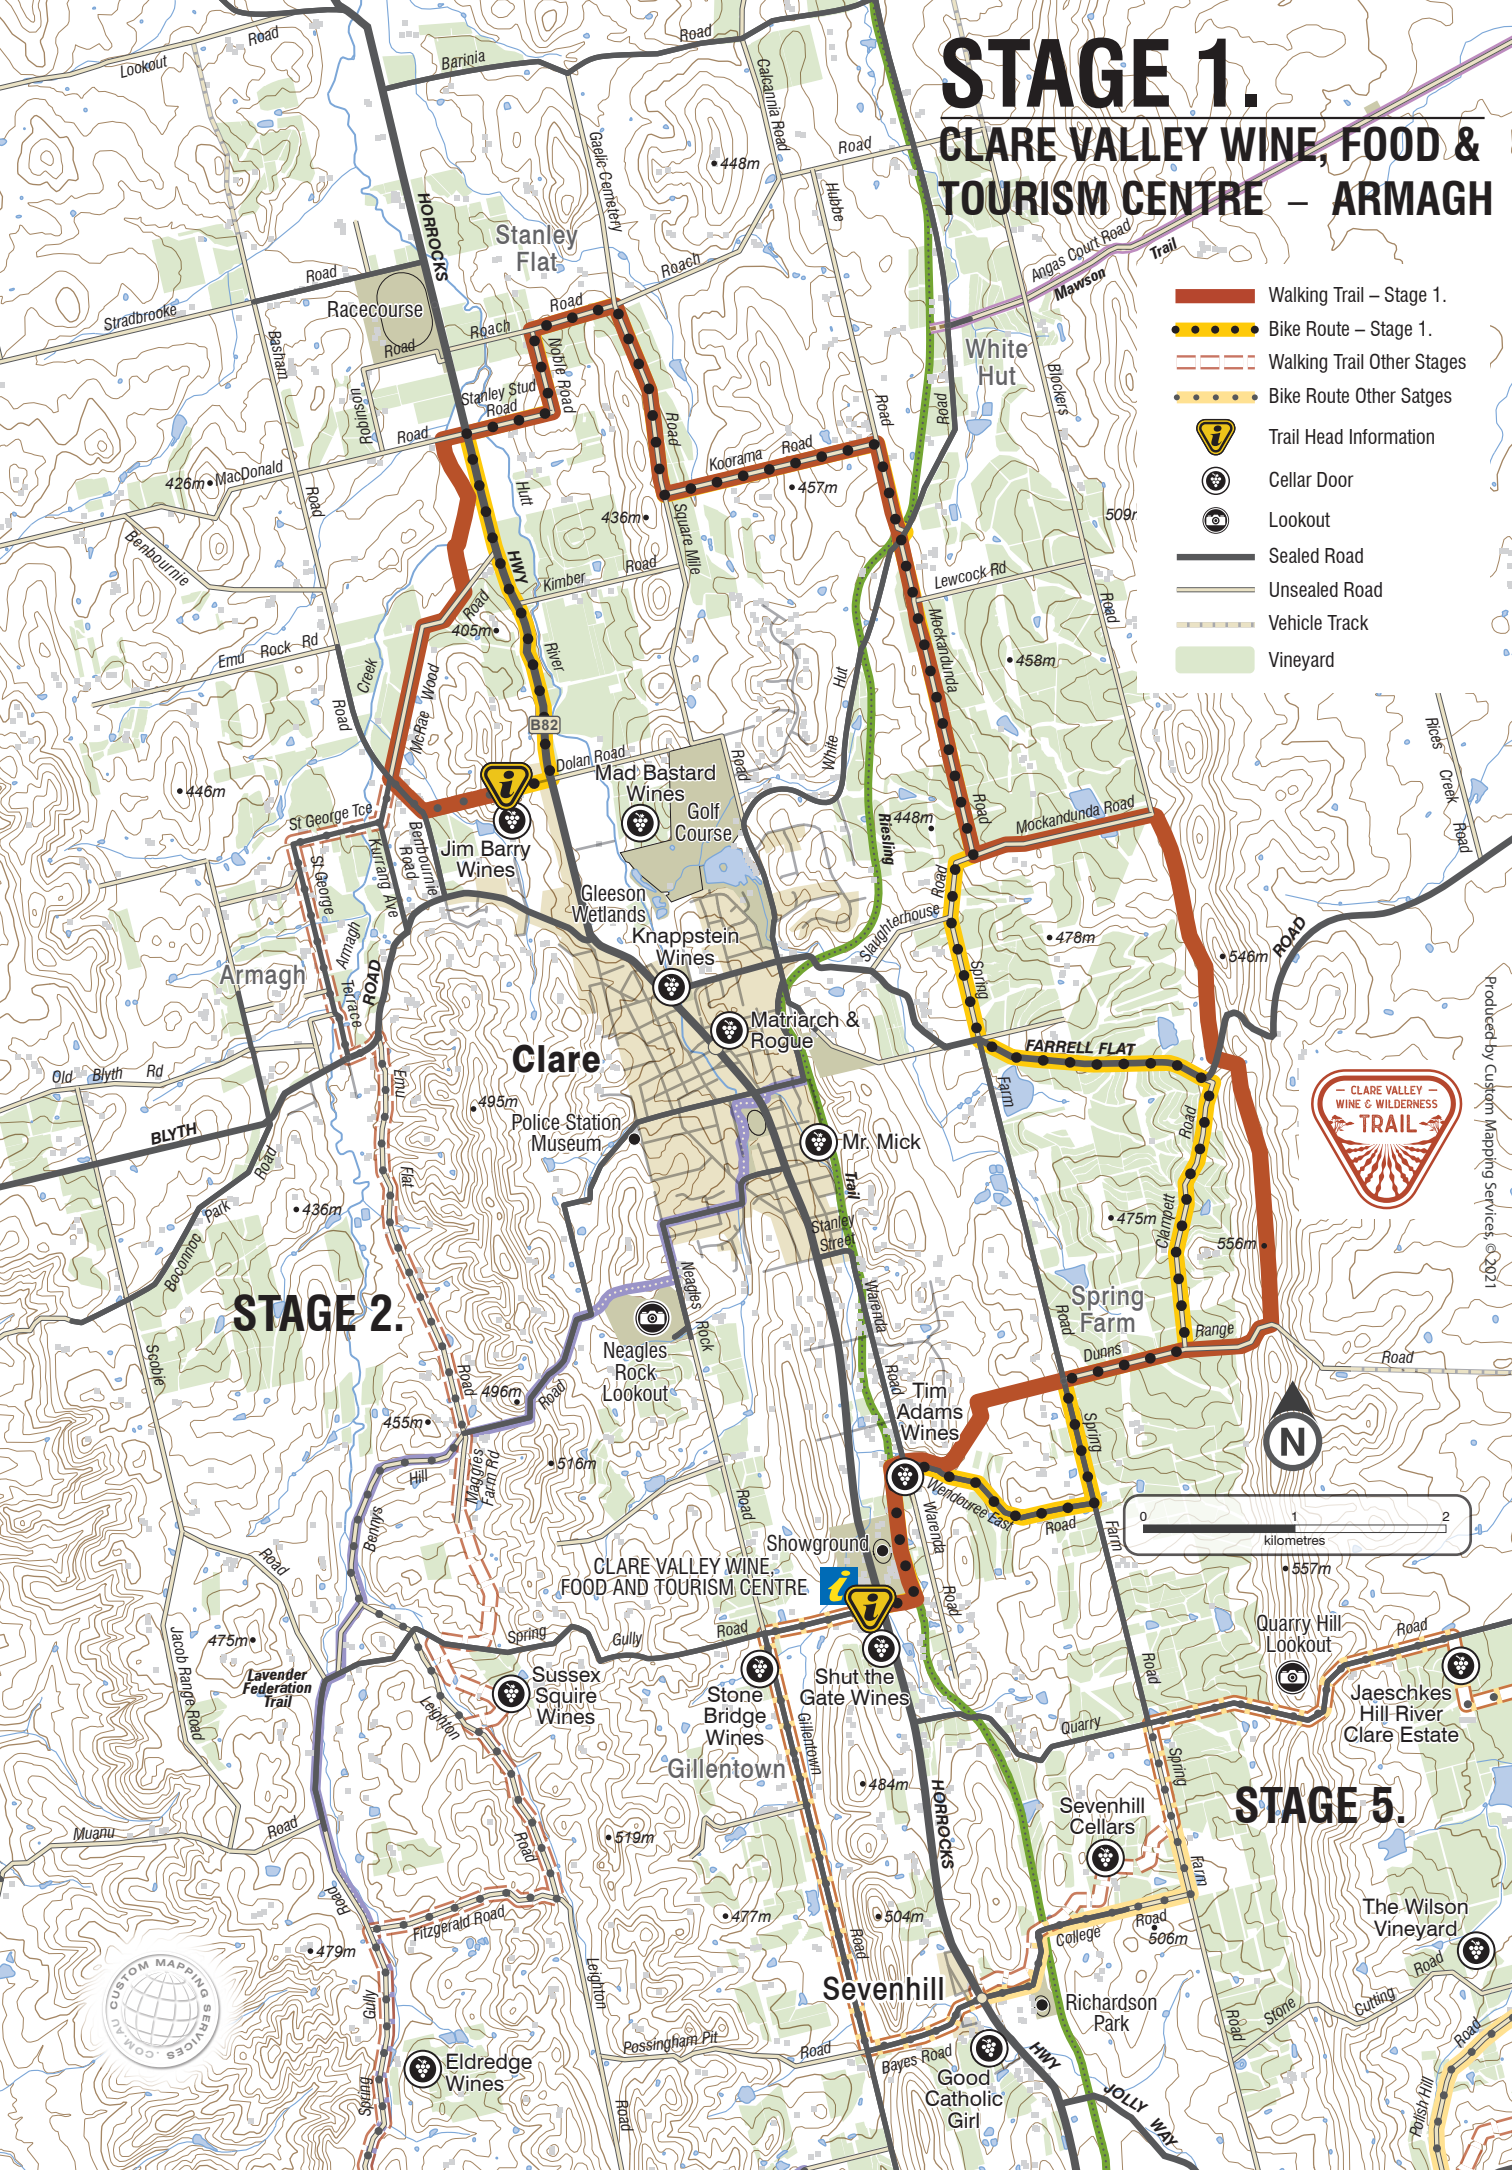

STAGE 1.

CLARE VALLEY WINE, FOOD & TOURISM CENTRE – ARMAGH

- Walking Trail – Stage 1.
- Bike Route – Stage 1.
- Walking Trail Other Stages
- Bike Route Other Stages
- Trail Head Information
- Cellar Door
- Lookout
- Sealed Road
- Unsealed Road
- Vehicle Track
- Vineyard

STAGE 2.

STAGE 5.

Produced by Custom Mapping Services, © 2021