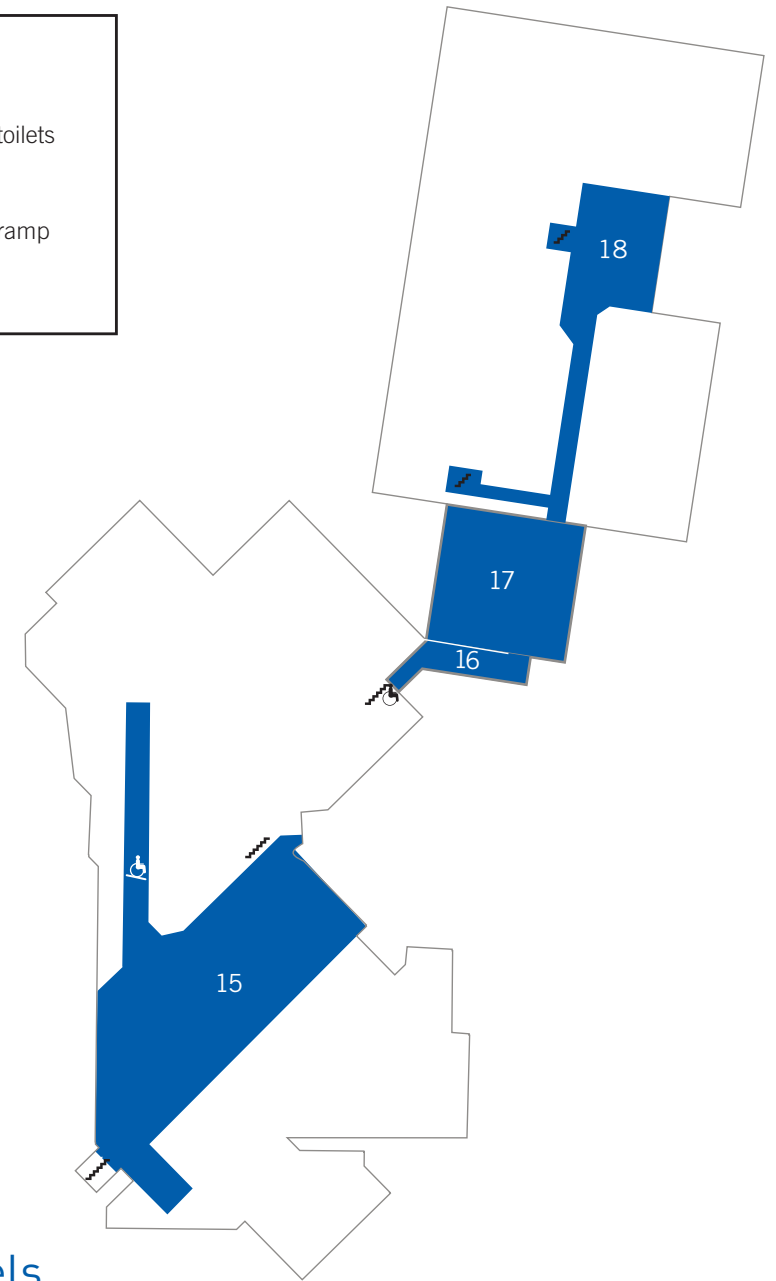

lower levels

- 1 Front Foyer Entrance
- 2 Museum Shop
- 3 Discovery Centre **[for kids]**
- 4 Cornucopia Museum Cafe
- 5 MAGNT Theatrette
- 6 Maritime Gallery Undercroft (outside)

galleries

- 7 Gallery of Indigenous Art
- 8 Ramp Gallery **[natural history]**
- 9 Sweetheart Crocodile
- 10 Temporary Exhibitions Gallery
- 11 Cyclone Tracy Exhibition
- 12 Transformations Exhibition **[natural history]**
- 13 Seaview Lounge
- 14 Colin Jack-Hinton Maritime Gallery

upper levels

- 15 Ken Waters Gallery
- 16 Southeast Asian Link Gallery
- 17 Flinders Gallery
- 18 Colin Jack-Hinton Maritime Gallery **[viewing platform]**