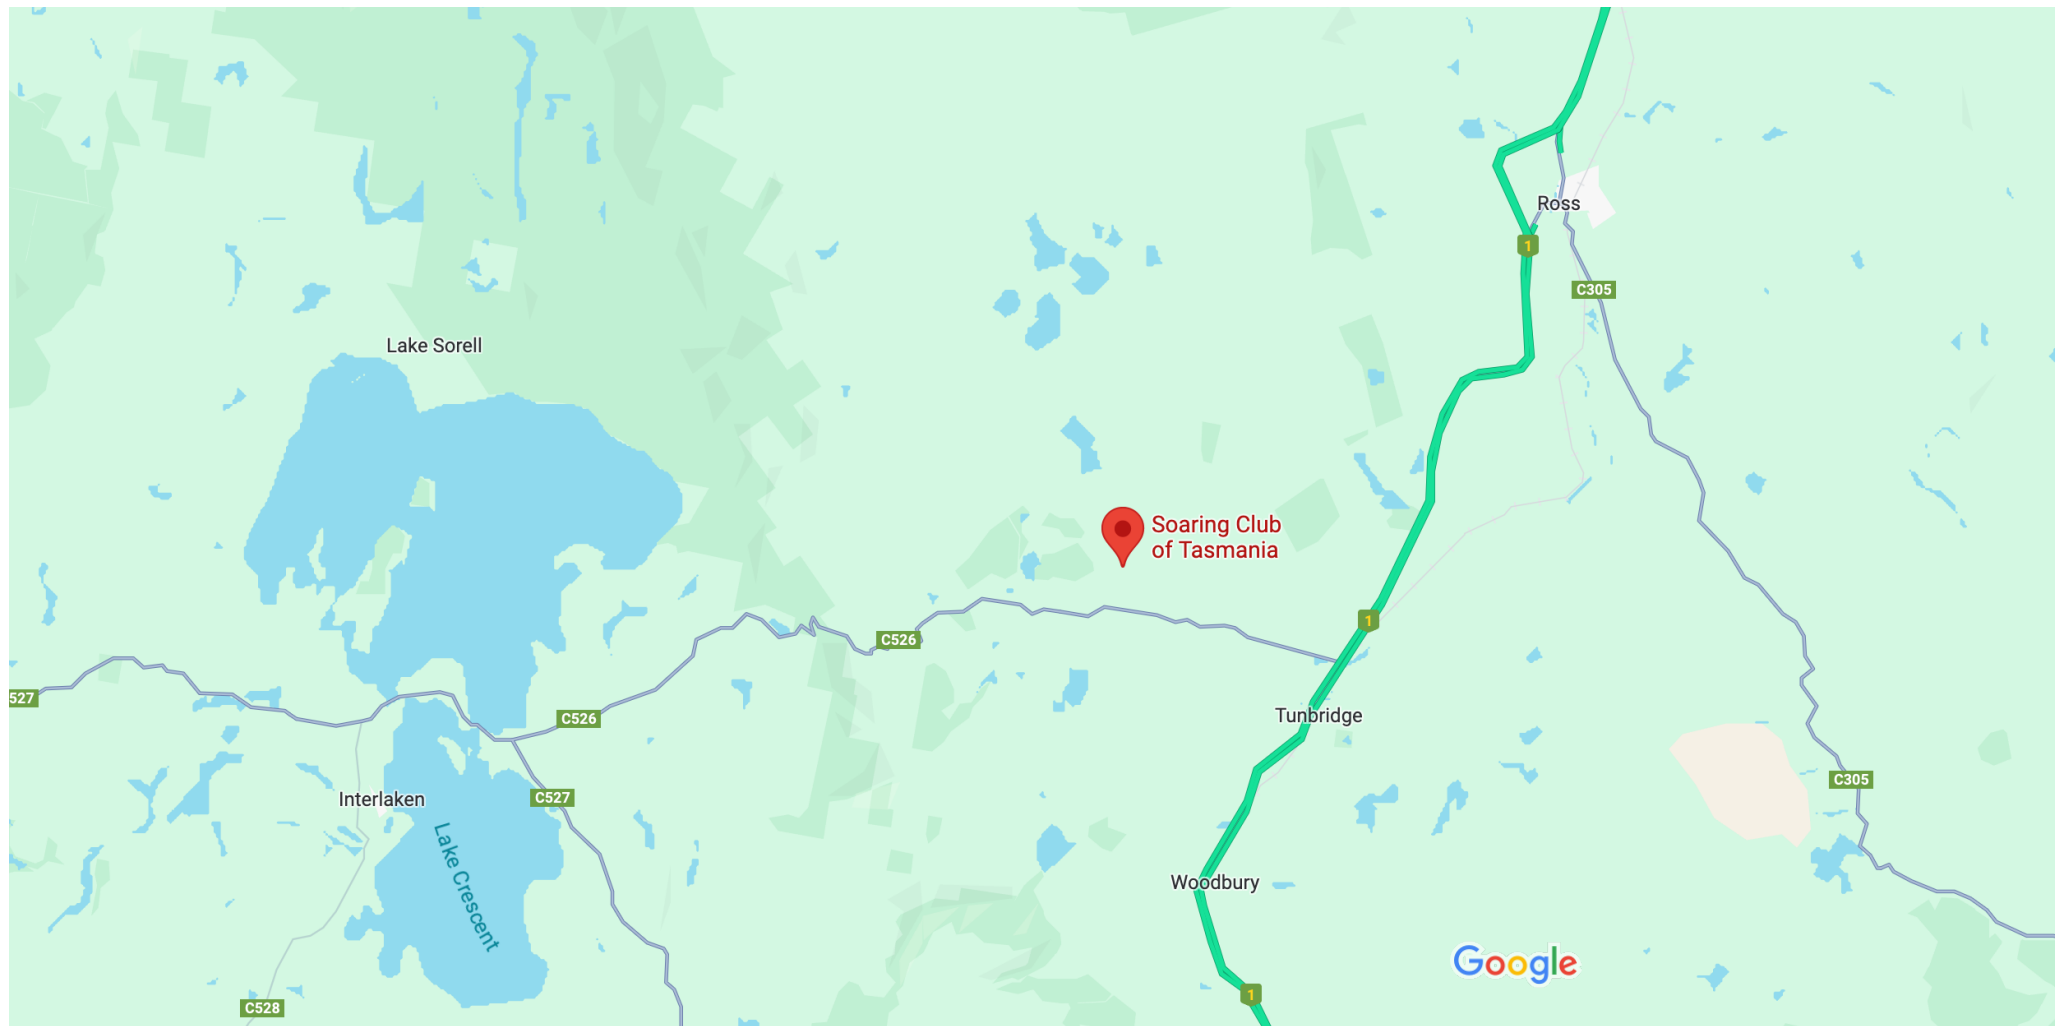

Google Maps Soaring Club of Tasmania

Map data ©2024 Google 2 km