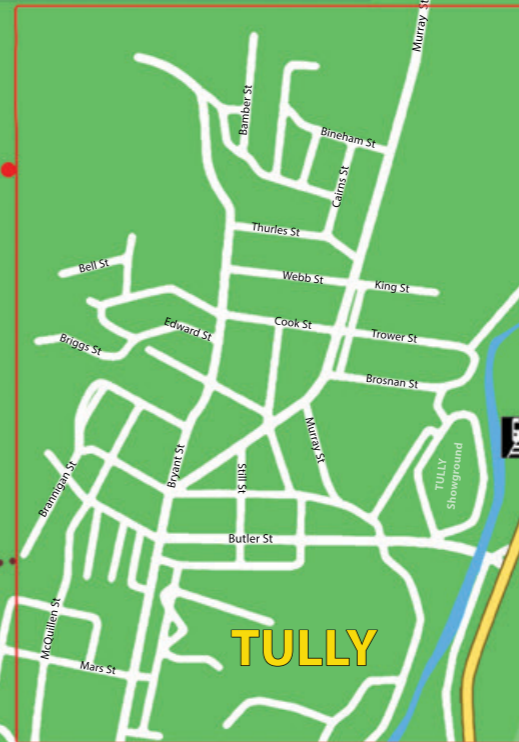

Tully Town Map

KEY:

- | | | | |
|--|--------------------|--|------------------|
| | RV Parking | | Airport |
| | Information Centre | | Library |
| | Caravan Park | | Backpackers |
| | Dump Point | | Hospital |
| | Bank | | Police |
| | Supermarket | | Heritage |
| | Post Office | | Art Deco Feature |
| | Bus Terminal | | Railway Station |
| | Toilets | | BBQ/Picnic |
| | Swimming | | Scenic Lookout |
| | | | Mt Tyson Walk |

Mount Tyson

To Alligators Nest

Cairns

To Mission Beach

Mount Mackay

To Tully River Gorge

Townsville