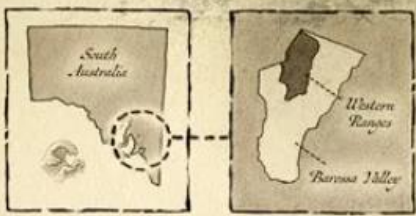

# Western Rangers Barossa Valley

- Kalleske Wines
- Two Hands Wines
- Seppeltsfield Wines
- Hentley Farm

Adelaide (45 mins)

Adelaide (45 mins)

Kapunda (15 mins)

Nuriootpa (5 mins)

Nuriootpa (5 mins)

Tanunda (5 mins)