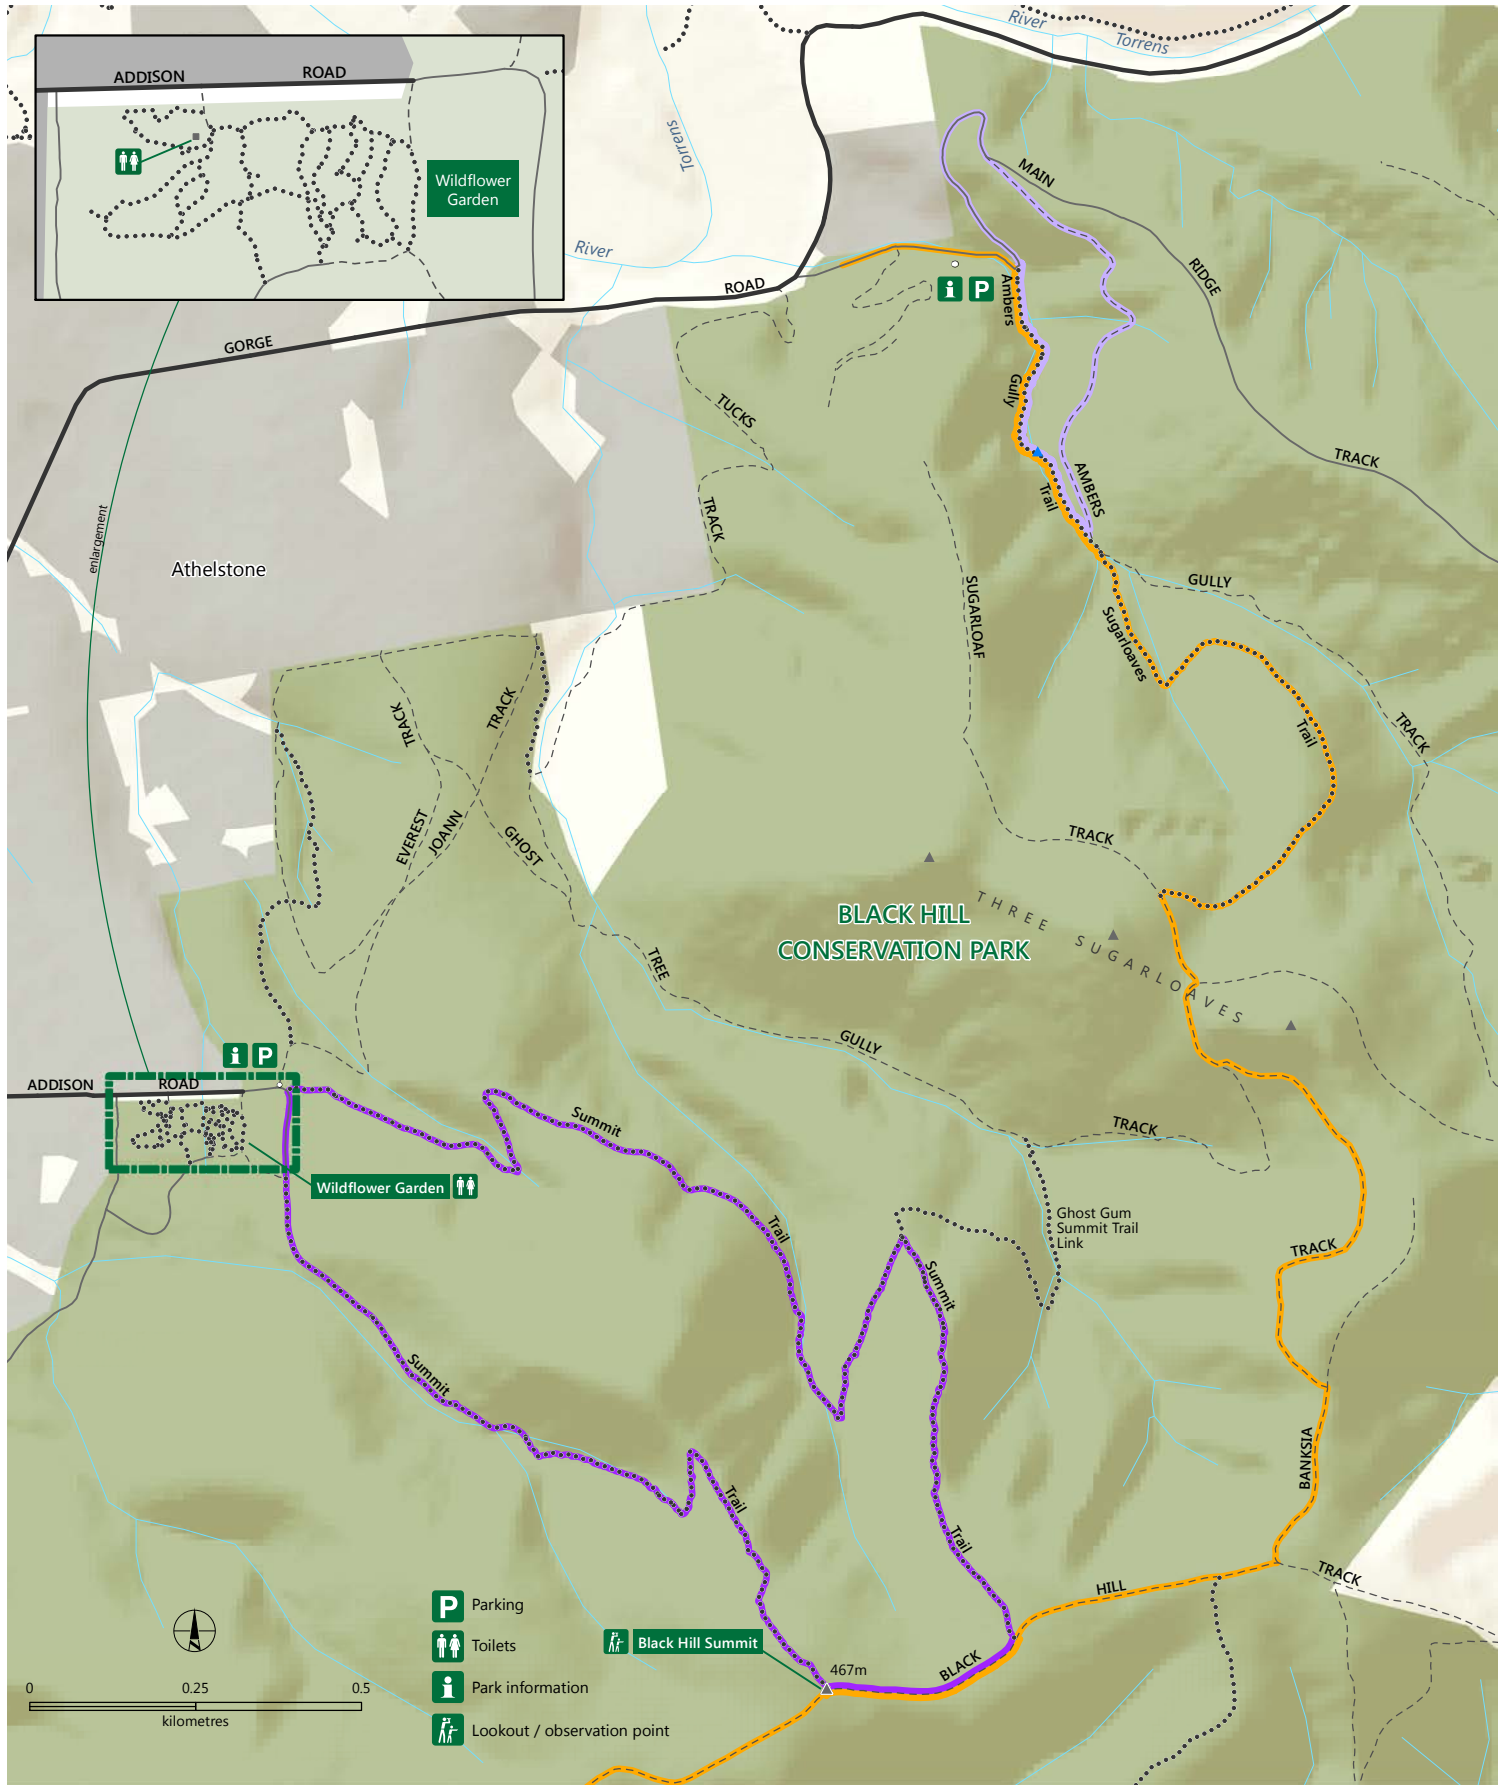

Black Hill Conservation Park

Black Hill to Ambers Gully

Government of South Australia

National Parks South Australia

parks.sa.gov.au

DEWNR does not guarantee that this map is error free. Use of the map is at the user's sole risk and the information contained on the map may be subject to change without notice. Cartography by DEWNR, Mapland - 2016