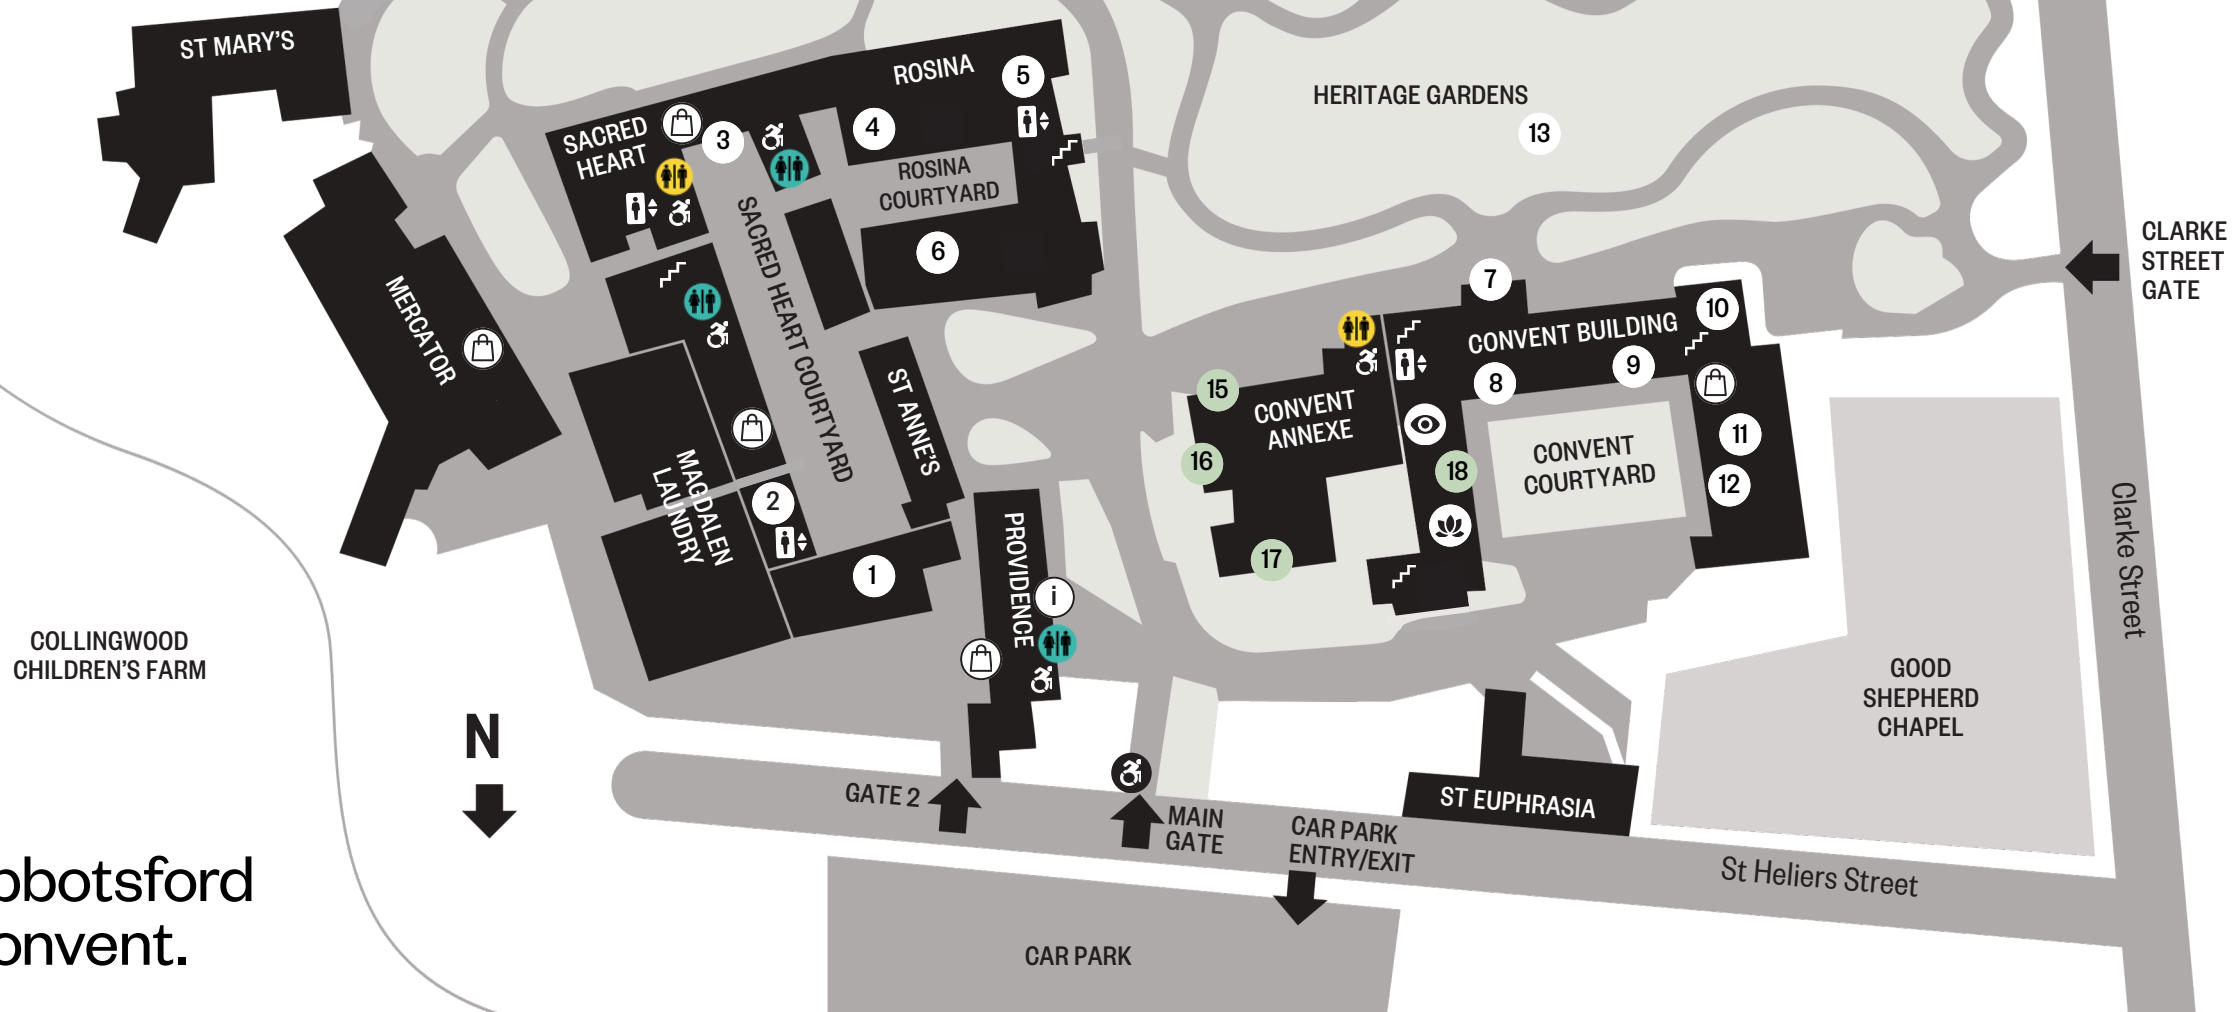

Convent Map

CAPITAL CITY BIKE TRAIL

FRENCH MEADOWS

COLLINGWOOD CHILDREN'S FARM

Abbotsford Convent.

Key

- Gender Neutral Toilets
- Gendered Toilets
- Lift Access
- Stairwell

- Info Desk
- Convent Made Retailer
- Wellbeing Wing
- St Heliers Street Gallery
- Wheelchair Accessible

Venues

- 1** Industrial School
- 2** Packing Room
- 3** Oratory
- 4** Rosina Auditorium

- 5** Yellow Room
- 6** Rosina Function Space
- 7** The Store
- 8** Linen Room
- 9** Community Room

- 10** Bishop's Parlour
- 11** Breakfast Parlour
- 12** Salon
- 13** Heritage Gardens
- 14** Rotunda

Food & Drink

- 15** Julie Restaurant
- 16** Kappaya
- 17** Convent Bakery
- 18** Cam's Kiosk