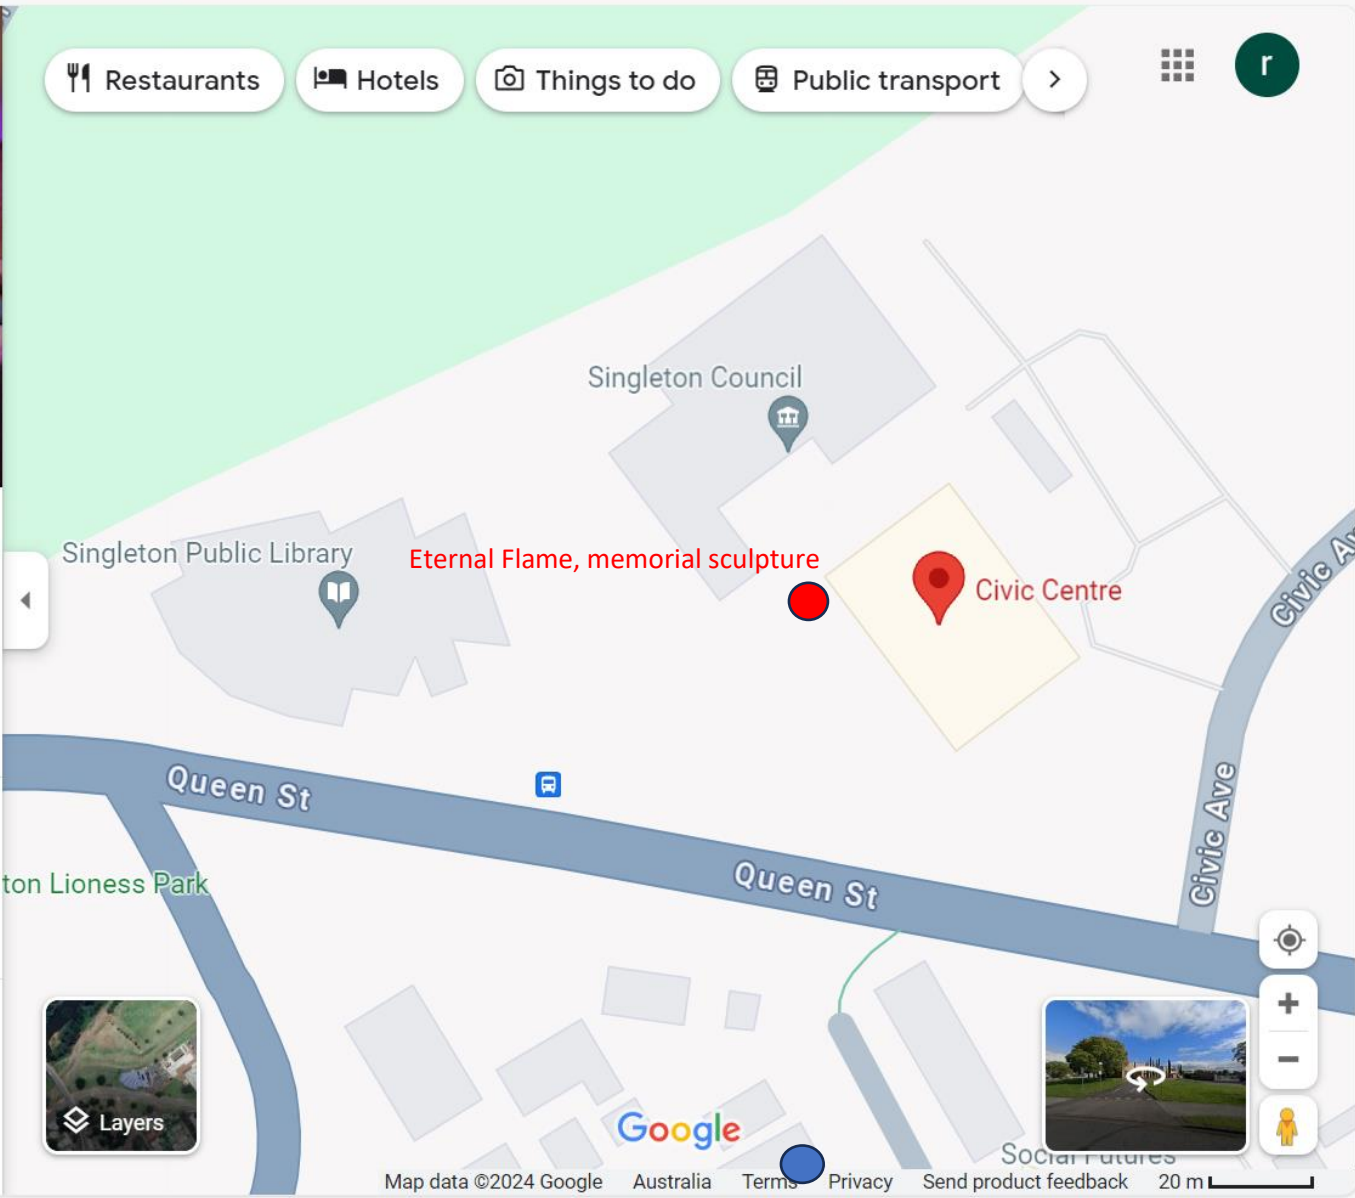

Save

Nearby

Send to
phone

Share

12 Queen St, Singleton NSW 2330

Open · Closes 5 pm

Restaurants

Hotels

Queen St

Civic Ave

Google