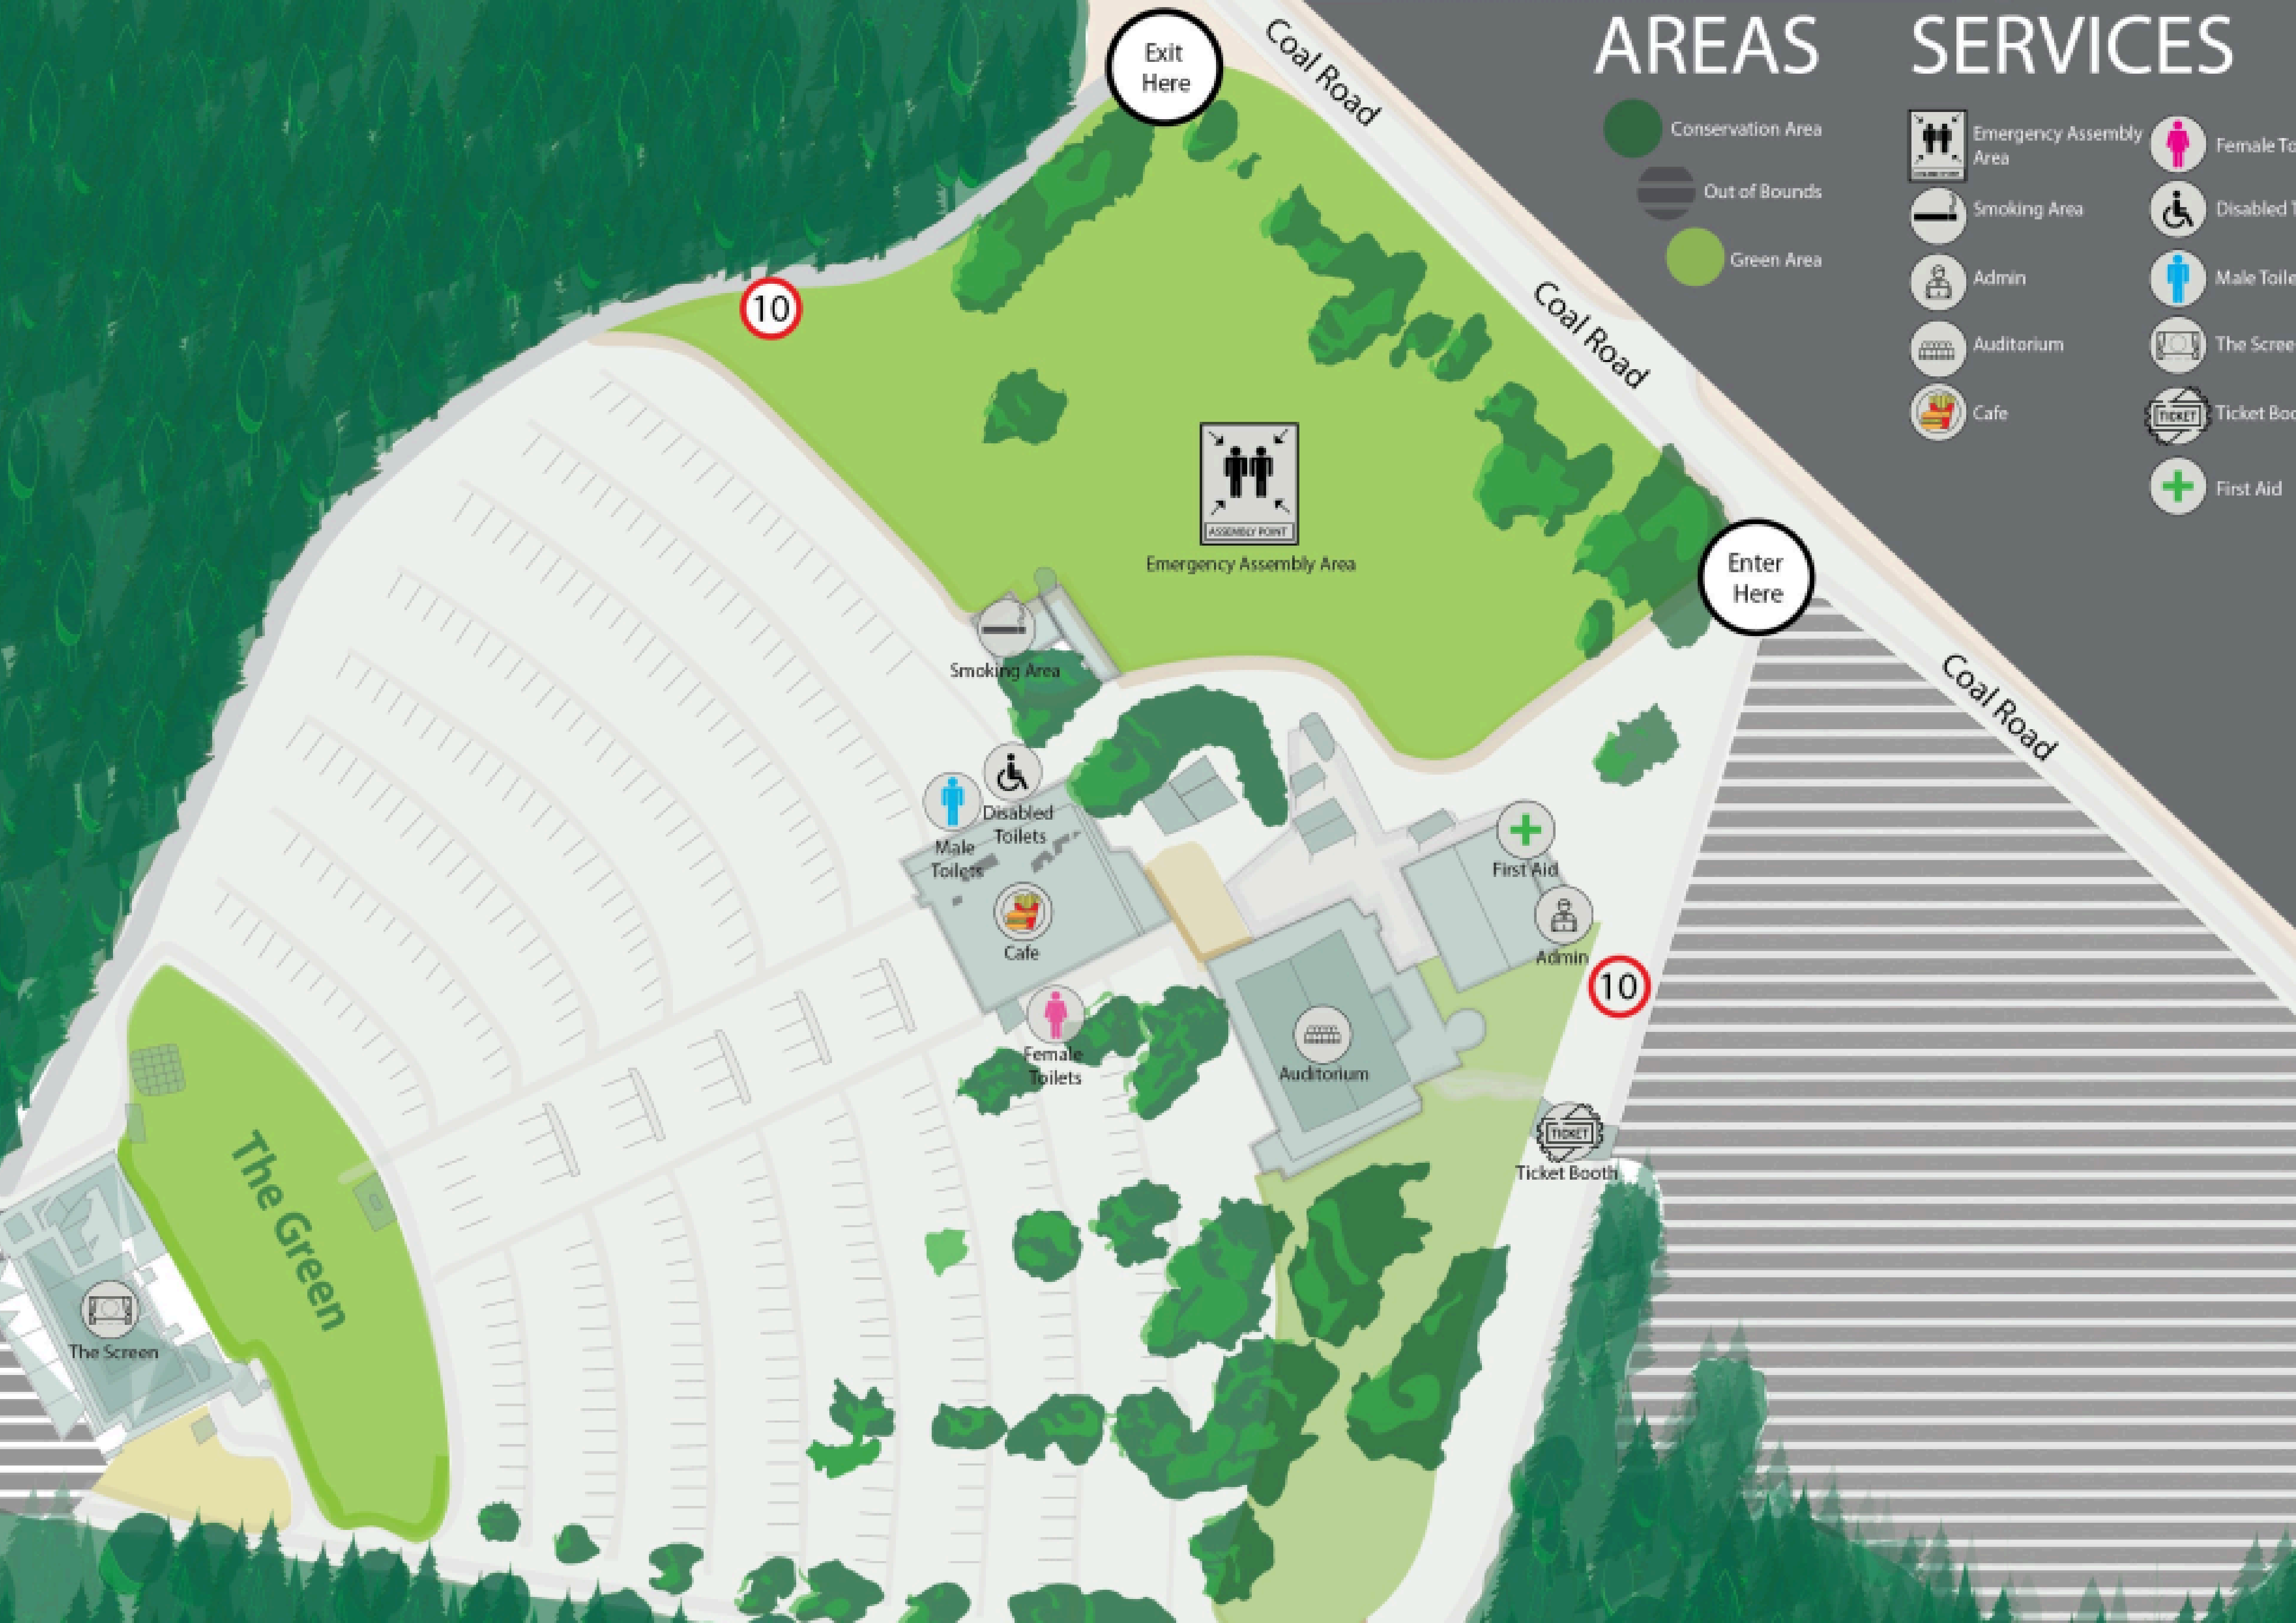

AREAS SERVICES

- Conservation Area
- Out of Bounds
- Green Area

- Emergency Assembly Area
- Smoking Area
- Admin
- Auditorium
- Cafe
- Female Toilets
- Disabled Toilets
- Male Toilets
- The Screen
- Ticket Booth
- First Aid

Exit Here

Enter Here

10

10

Emergency Assembly Area

Smoking Area

Male Toilets
Disabled Toilets

Cafe

Female Toilets

Auditorium

First Aid
Admin

Ticket Booth

The Green

The Screen