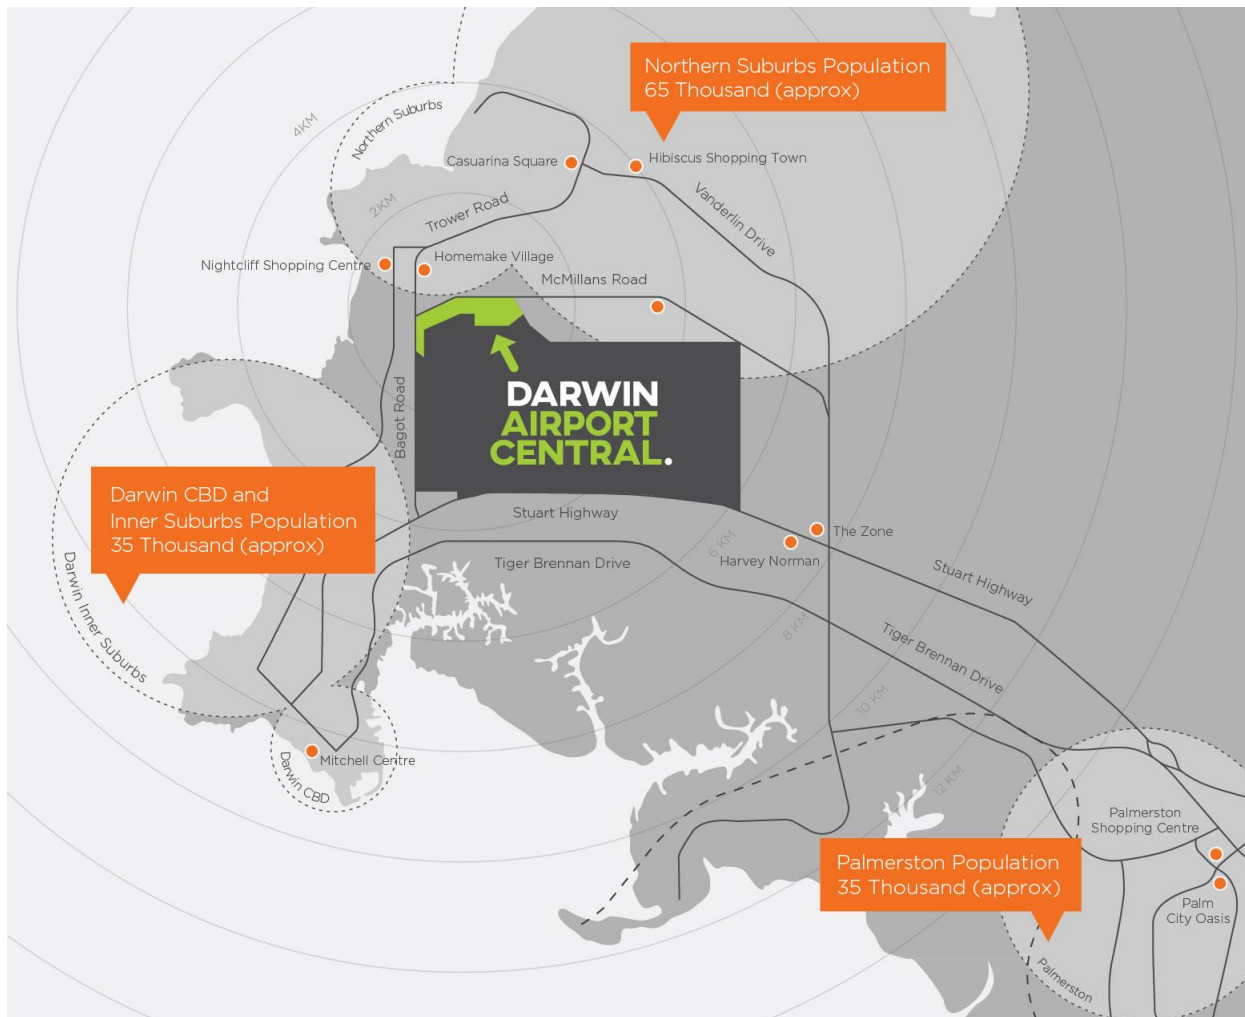

DARWIN AIRPORT CENTRE OF ATTENTION

DISTANCES FROM DAC

Darwin International Airport	1.8 km
Casuarina Shopping Square	3.7 km
Charles Darwin University	4.0 km
Darwin Hospital	6.2 km
Darwin CBD	8.0 km
Darwin Convention Centre	10.4 km
Darwin Business Park	13.4 km
Darwin Train Station/Rail Head	16.6 km
Palmerston (GPO)	18.0 km
East Arm Port	19.0 km

KEY

Darwin Airport Central	
Darwin International Airport	
Main Aterial Roads	
Railway Line	
Retail Center	