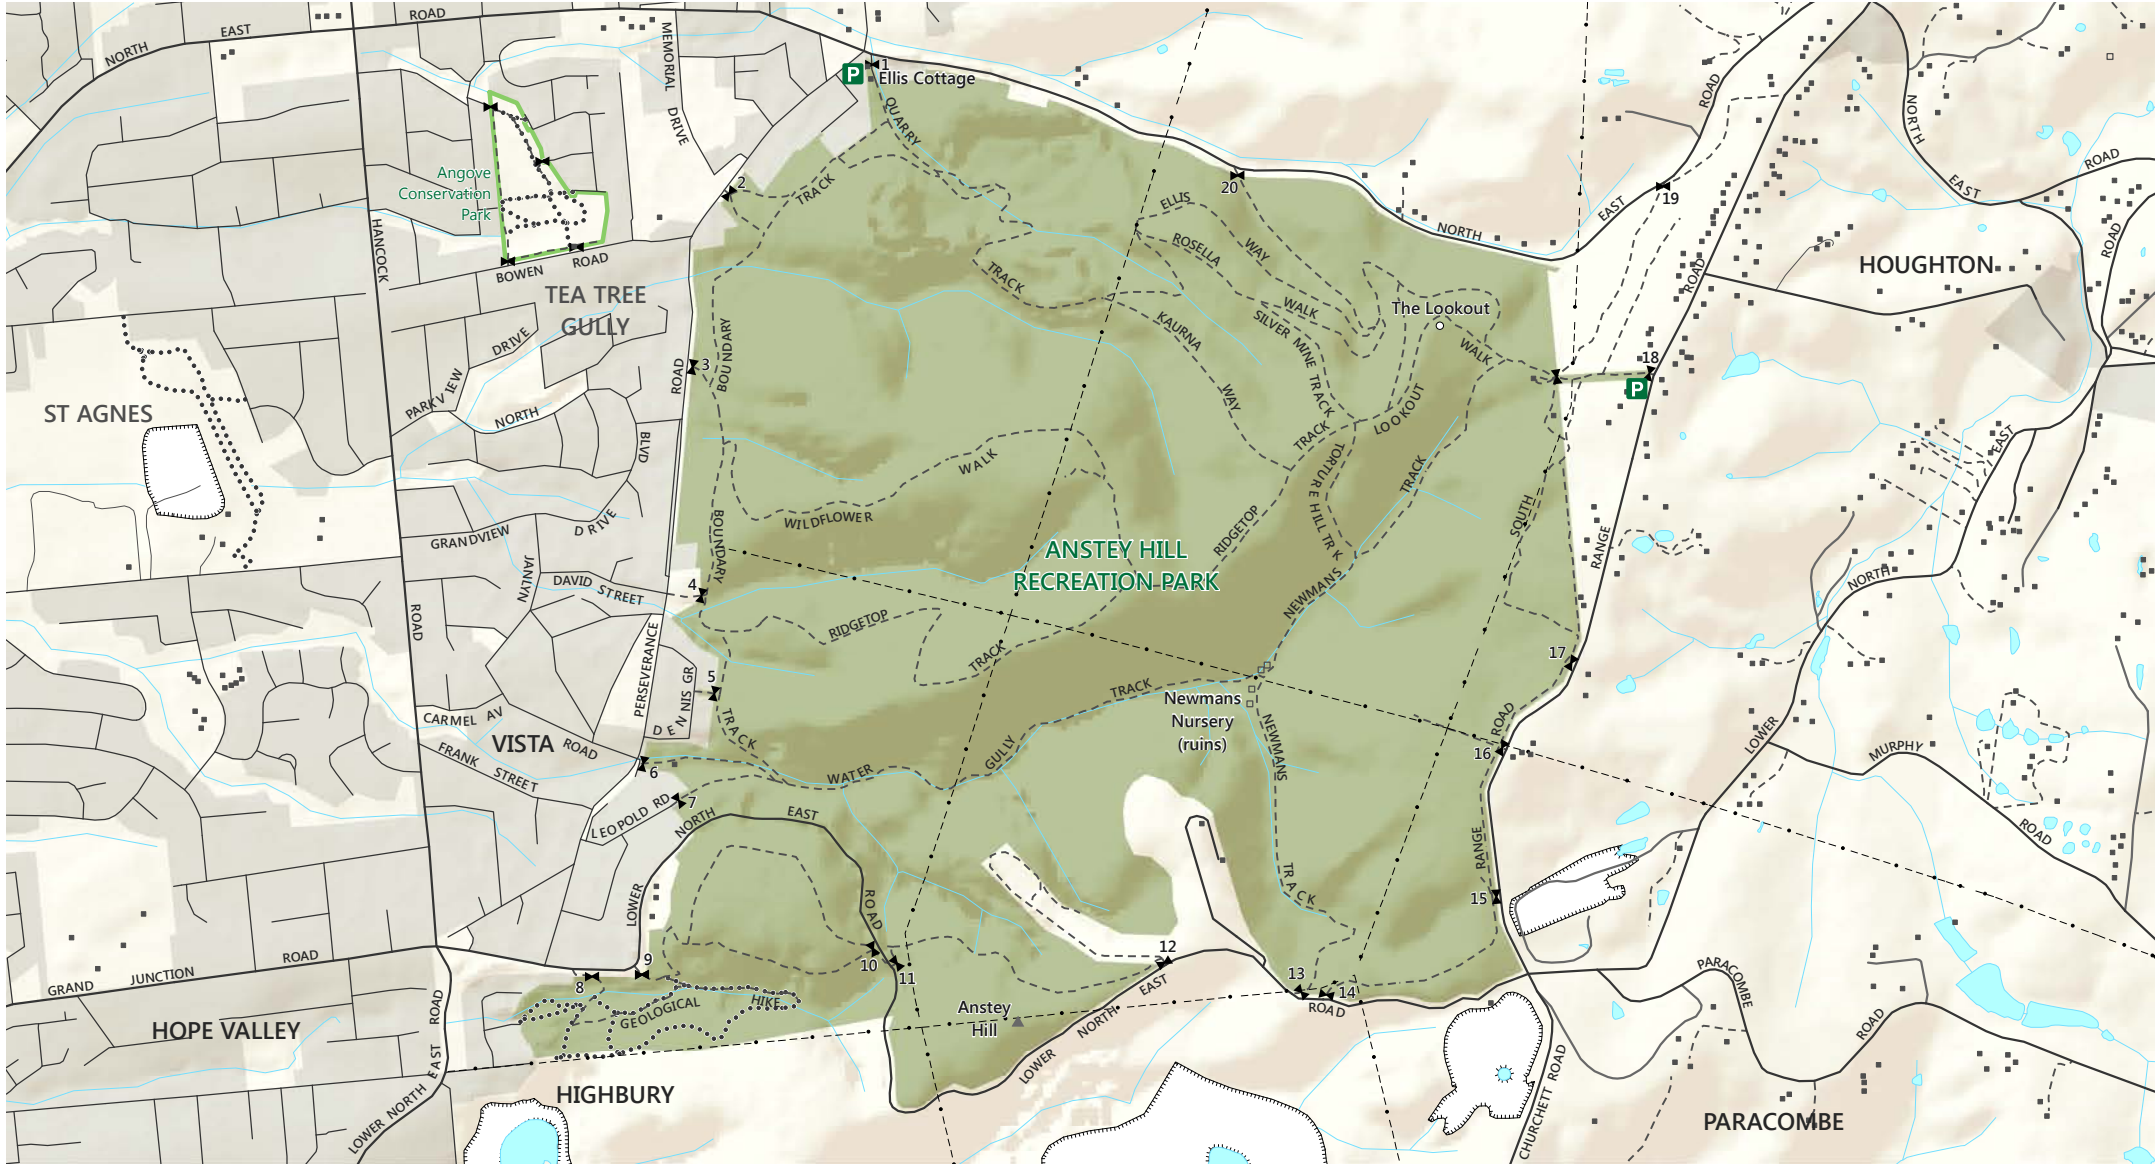

# Anstey Hill Recreation Park

Government of South Australia

National Parks South Australia

- Sealed road
- - - Unsealed road
- - - - Track
- ..... Walking trail
- Power transmission lines
- □ Building; ruin
- 17 Gate/number
- P Parking
- Built-up area
- Anstey Hill Recreation Park
- Water - perennial
- Quarry