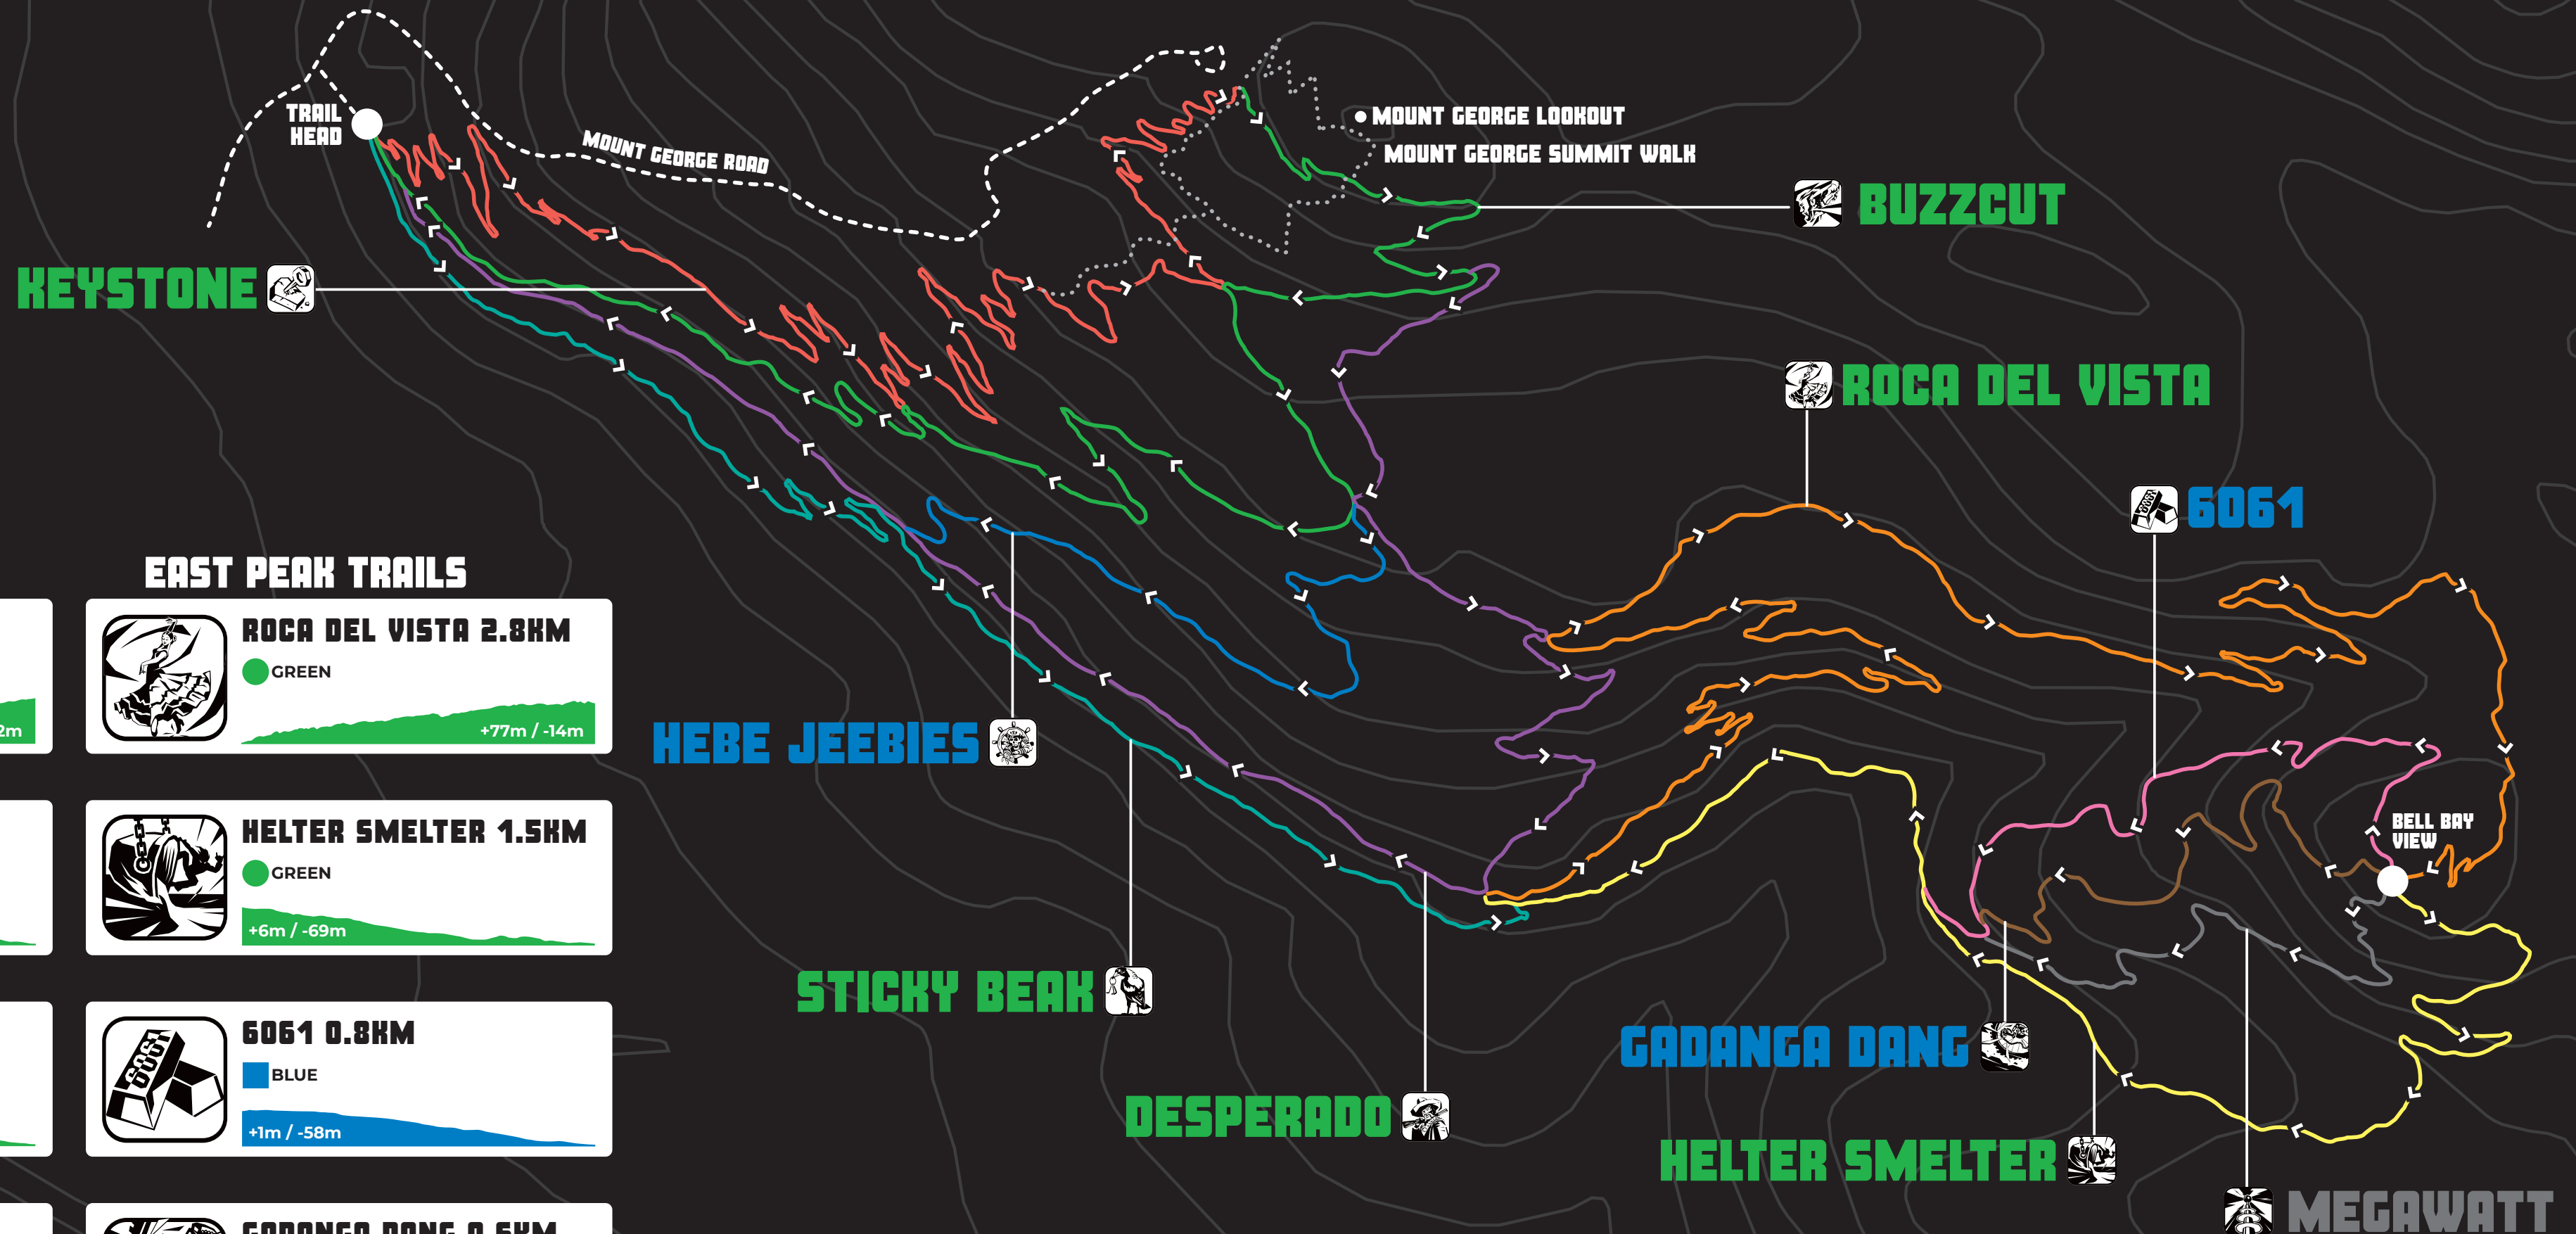

MT GEORGE

GEORGE TOWN MOUNTAIN BIKE TRAILS

SUMMIT TRAILS

 **KEYSTONE 2.8KM**
 GREEN
 +177m / -2m

 **BUZZCUT 2.2KM**
 GREEN
 +3m / -122m

 **DESPERADO 2.1KM**
 GREEN
 +3m / -109m

 **HEBE JEBBIES 0.8KM**
 BLUE
 +0m / -59m

 **STICKY BEAK 1.4KM**
 GREEN
 +42m / -4m

EAST PEAK TRAILS

 **ROCA DEL VISTA 2.8KM**
 GREEN
 +77m / -14m

 **HELTER SMELTER 1.5KM**
 GREEN
 +6m / -69m

 **6061 0.8KM**
 BLUE
 +1m / -58m

 **GADANGA DANG 0.6KM**
 BLUE
 +0m / -50m

 **MEGAWATT 0.6KM**
 BLACK
 +0m / -49m

For more information please go to the website