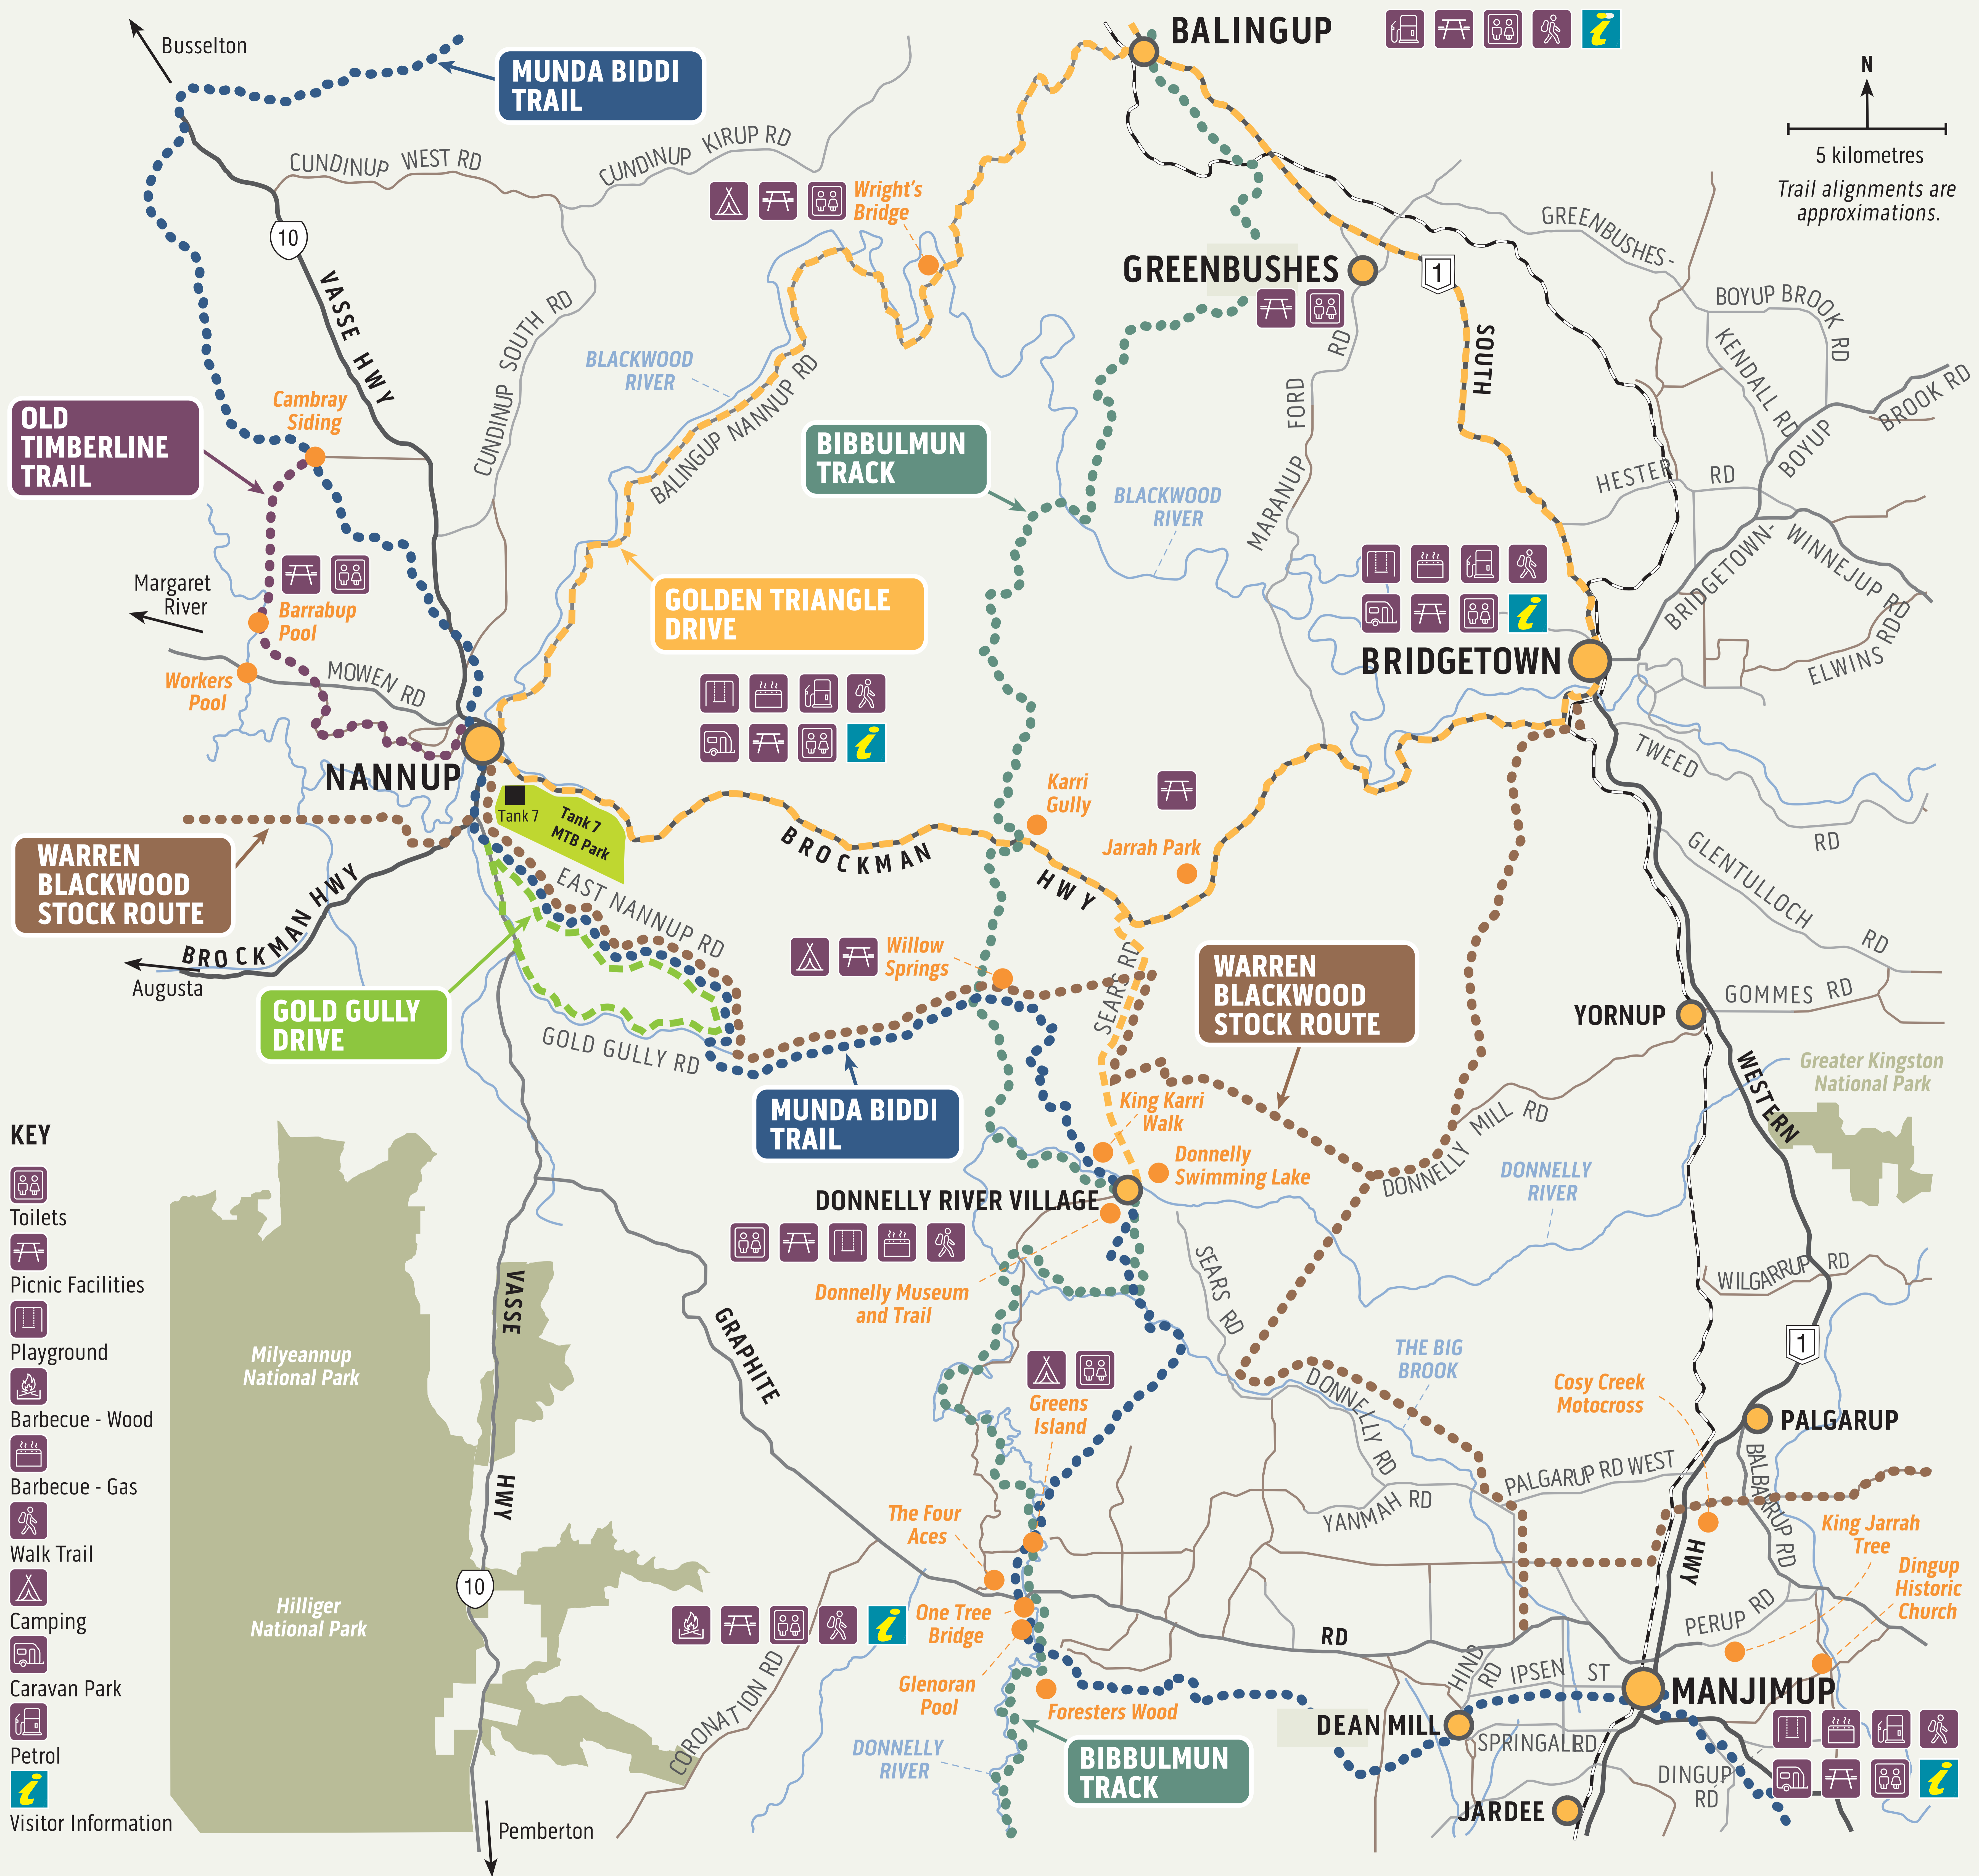

NANNUP REGION

EXPLORE NANNUP'S TRAILS LIKE NEVER BEFORE!

Unlock your next adventure with the Experience Nannup App. Navigate scenic trails effortlessly with our interactive guides and real-time GPS tracking. Discover Hidden Gems: Detailed maps with points of interest. Stay on Track: Live GPS location ensures you never get lost. Learn on the Go: Interactive guides offer insights about landmarks, flora, and fauna. Your trail awaits, download the Experience Nannup App Now!