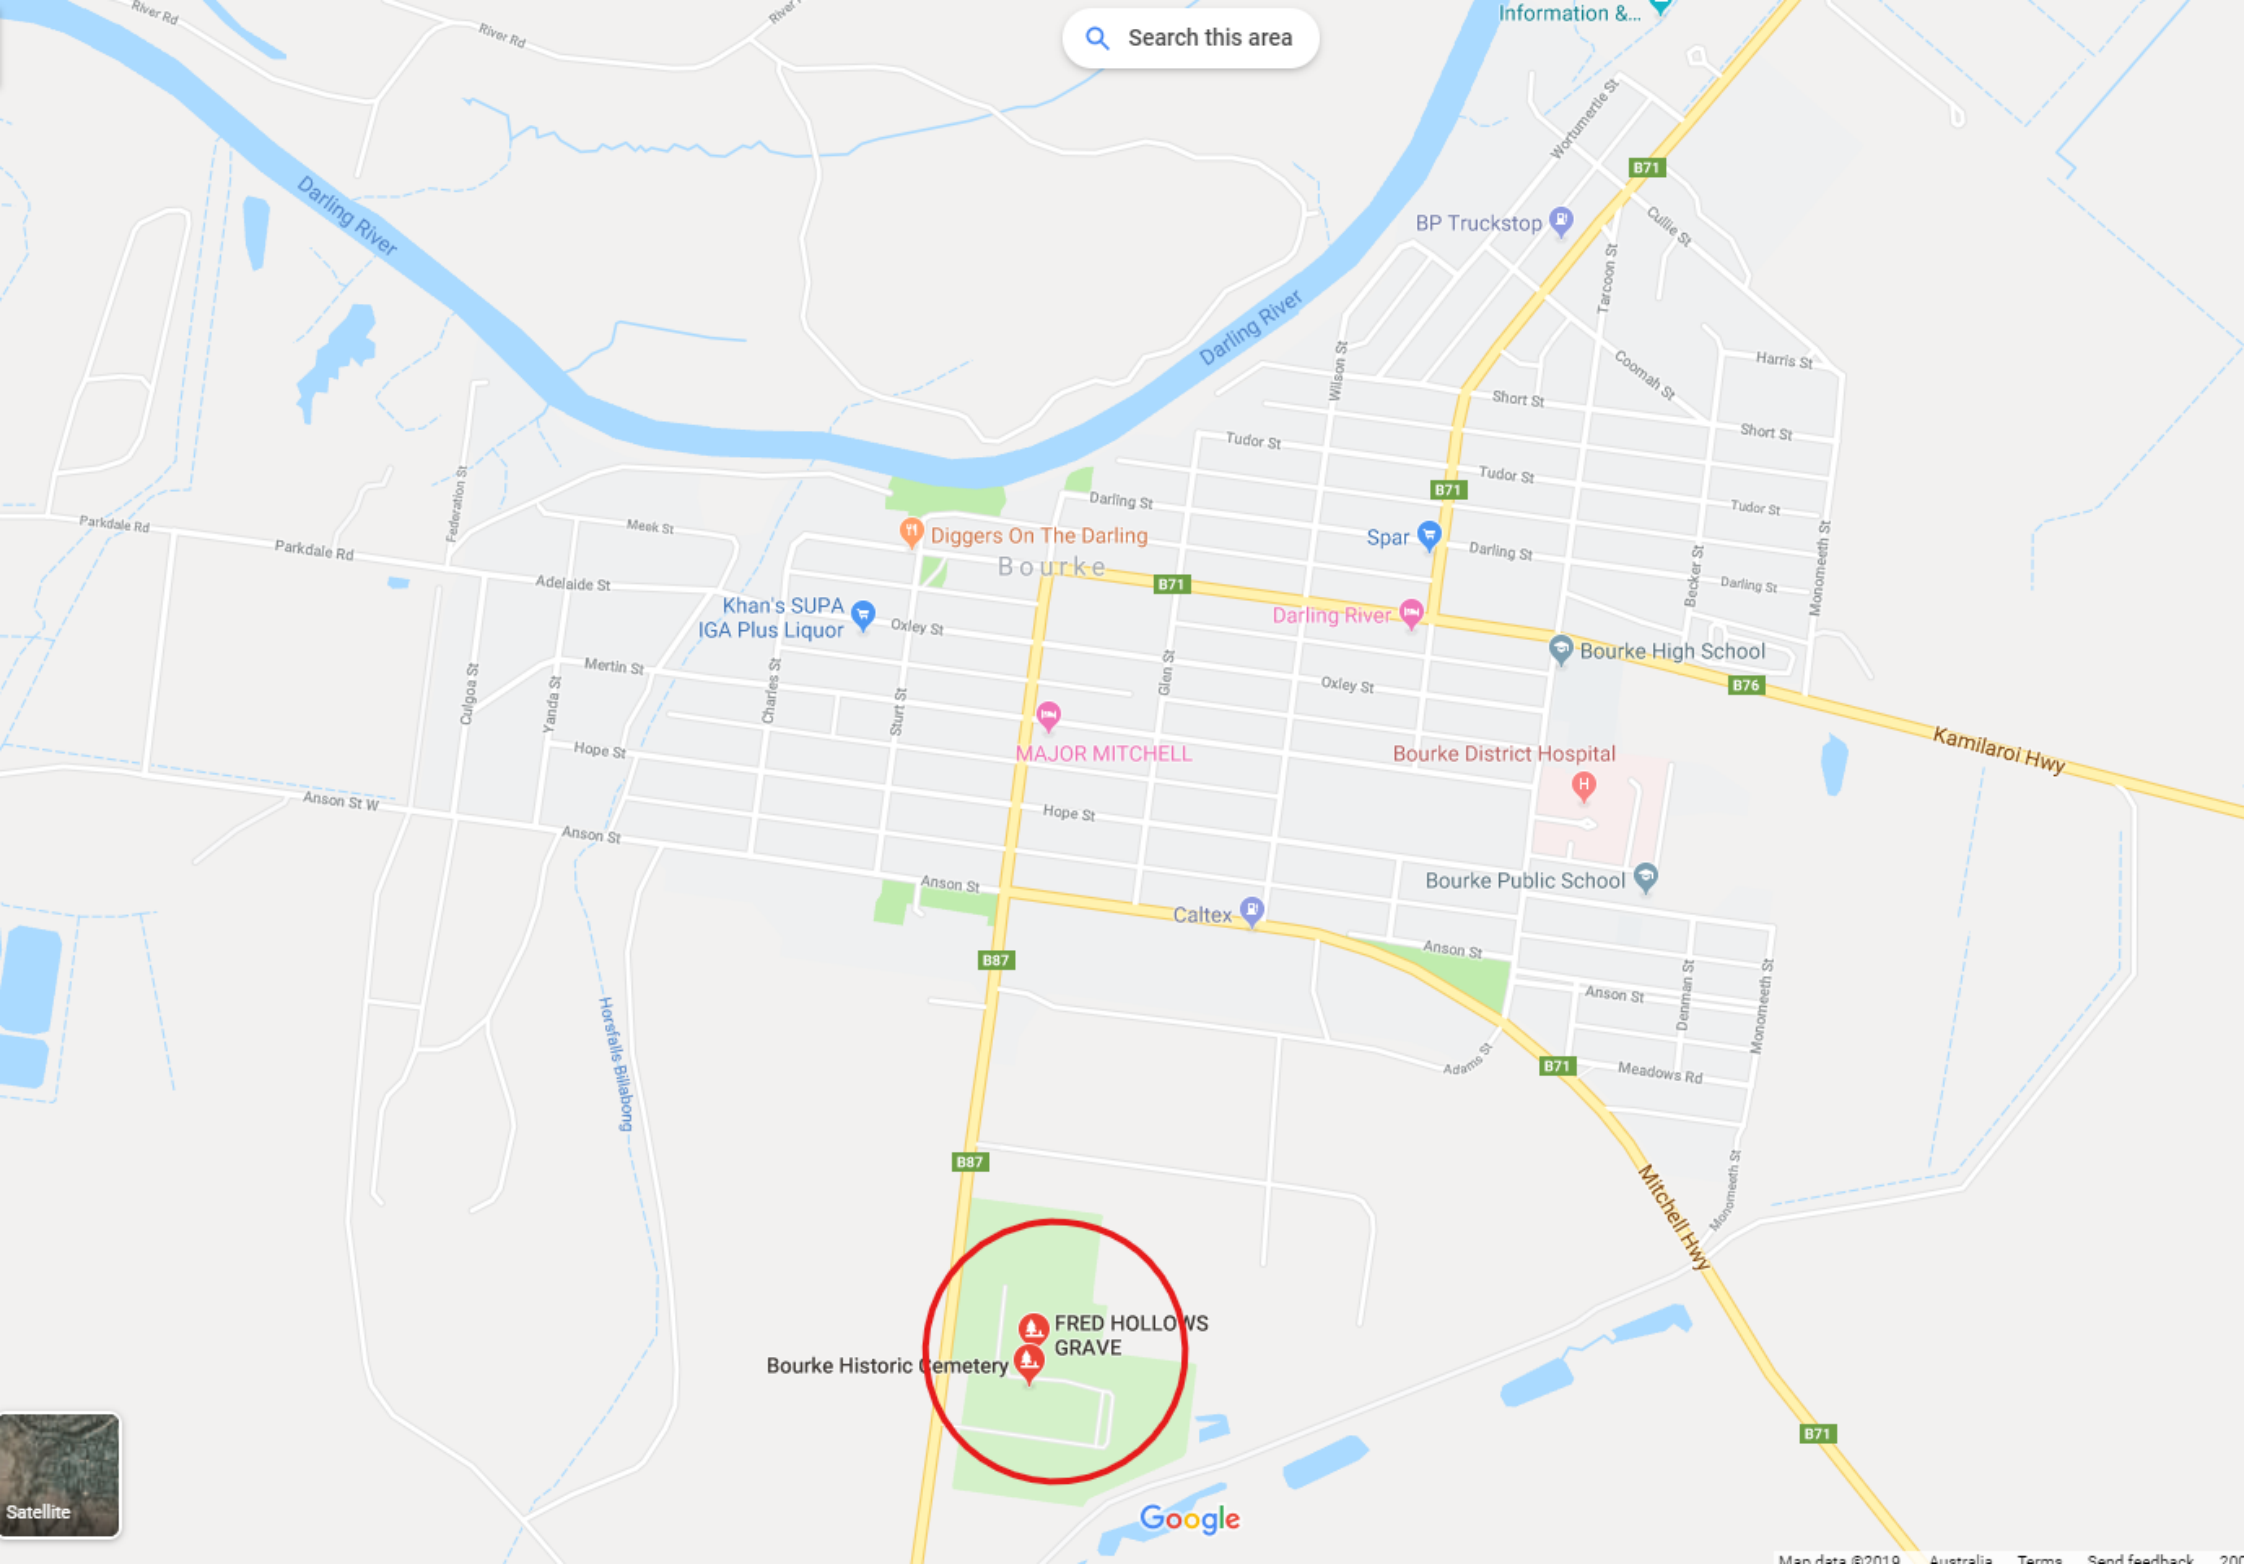

Search this area

Darling River

Diggers On The Darling

Khan's SUPA IGA Plus Liquor

MAJOR MITCHELL

Bourke District Hospital

Bourke Public School

FRED HOLLOWS GRAVE

Bourke Historic Cemetery

Google

Satellite