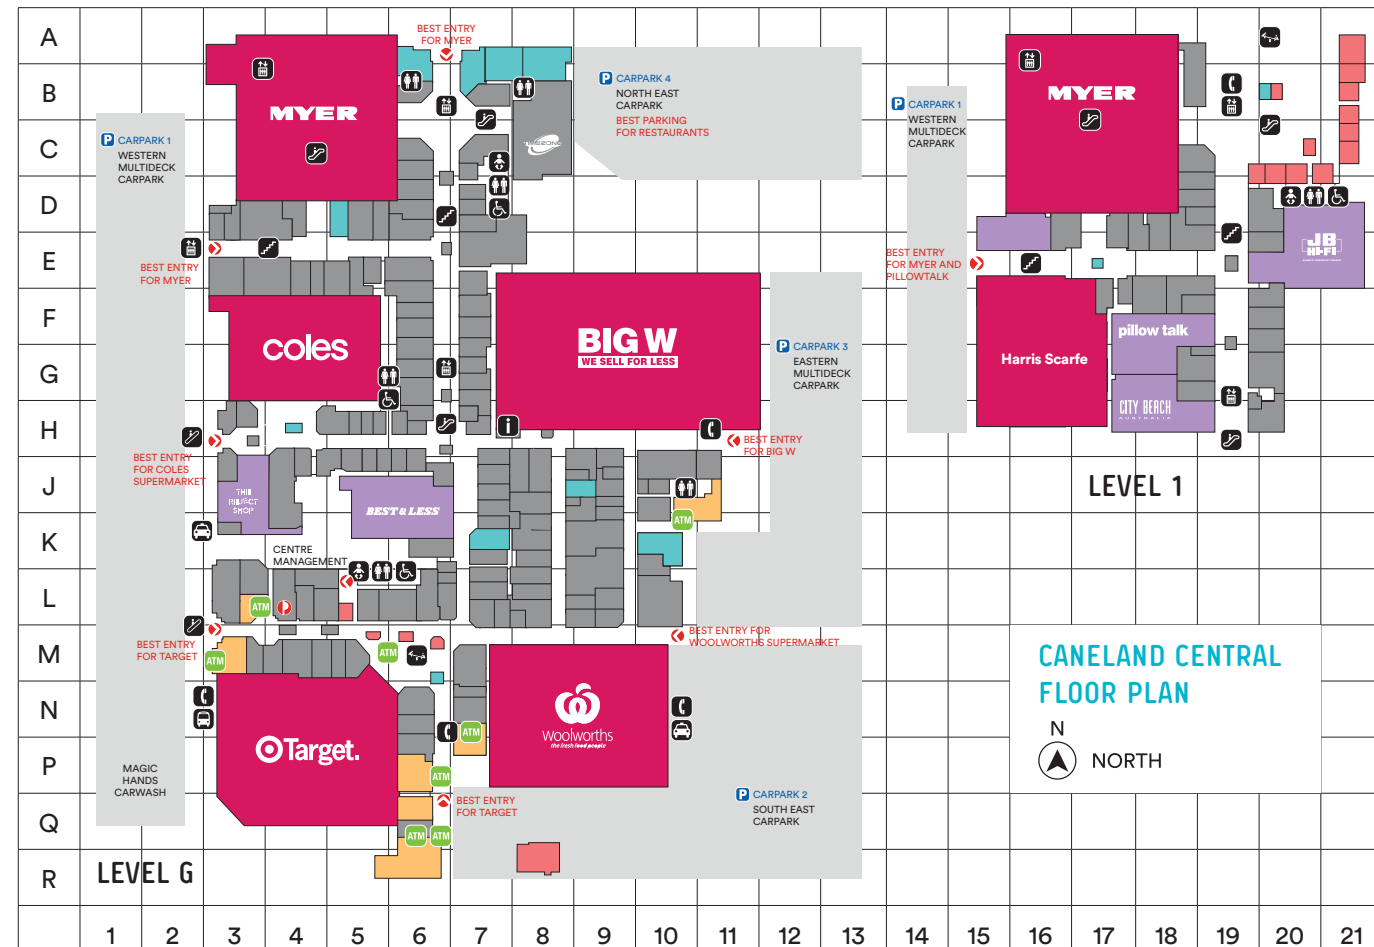

MATSUURA

VICTORIA STREET

LEGEND

- | | | | | |
|------------------|------------|-------------|------------------|---|
| INFORMATION | TRAVELATOR | STAIRS | RETAIL | AUSTRALIA POST |
| RESTROOMS | PLAYGROUND | LIFT | FAST FOOD | PARKING |
| DISABLED TOILETS | TAXI RANK | ATM | BANKS/FINANCIAL | ENTRY |
| PARENT'S ROOM | BUS STOP | MAJORS | CAFÉ/RESTAURANTS | In a hurry?
Find the quickest entry points for your favourite stores. |
| TELEPHONE | ESCALATOR | MINI MAJORS | CAR PARKING | |

CUSTOMER SERVICE DESK

Caneland Central's Customer Service Desk is located near Big W. Our friendly staff are happy to direct you to the store you are seeking and provide the following services:

- Gift Cards
- Motorised Scooter and Wheelchair Hire
- Parent Rooms and Amenities
- Kiddy Cruisers
- Lost and Found
- Security
- General Enquiries

All details correct at time of printing, November 2018.

Centre Directory

MAJOR STORES

	PHONE	MAP REF	LEVEL
Best & Less	4951 1533	K6	G
Big W	4898 7100	K10	G
Coles	48985700	G4	G
Harris Scarfe	4999 6503	F16	1
Myer	4951 8171	C4	G
Myer	4951 8171	C17	1
Target	4898 5600	N5	G
Woolworths	4898 7107	N9	G

BOOKS / MUSIC / LOTTO

	PHONE	MAP REF	LEVEL
Nextra	4951 2121	J8	G
QBD - The Bookshop	4829 4800	K6	G
Sanity	4960 4890	M5	G

CAFÉS & RESTAURANTS

	PHONE	MAP REF	LEVEL
Gloria Jean's Coffee	4951 2480	J8	G
Jamaica Blue	4944 1757	D5	G
Laffo's Bar & Pizzeria	4898 1121	B6	G
Lava Carts	0429 122 202	E17	1
Muffin Break	4953 3870	H4	G
Muffin Break	4953 4003	B20	1
The Coffee Club (Café)	4951 0999	K7	G
The Coffee Club (Riverfront)	4957 7472	A7	G
The Bavarian	4837 8042	B7-8	G
Yatai Sushi	4957 8890	K10	G