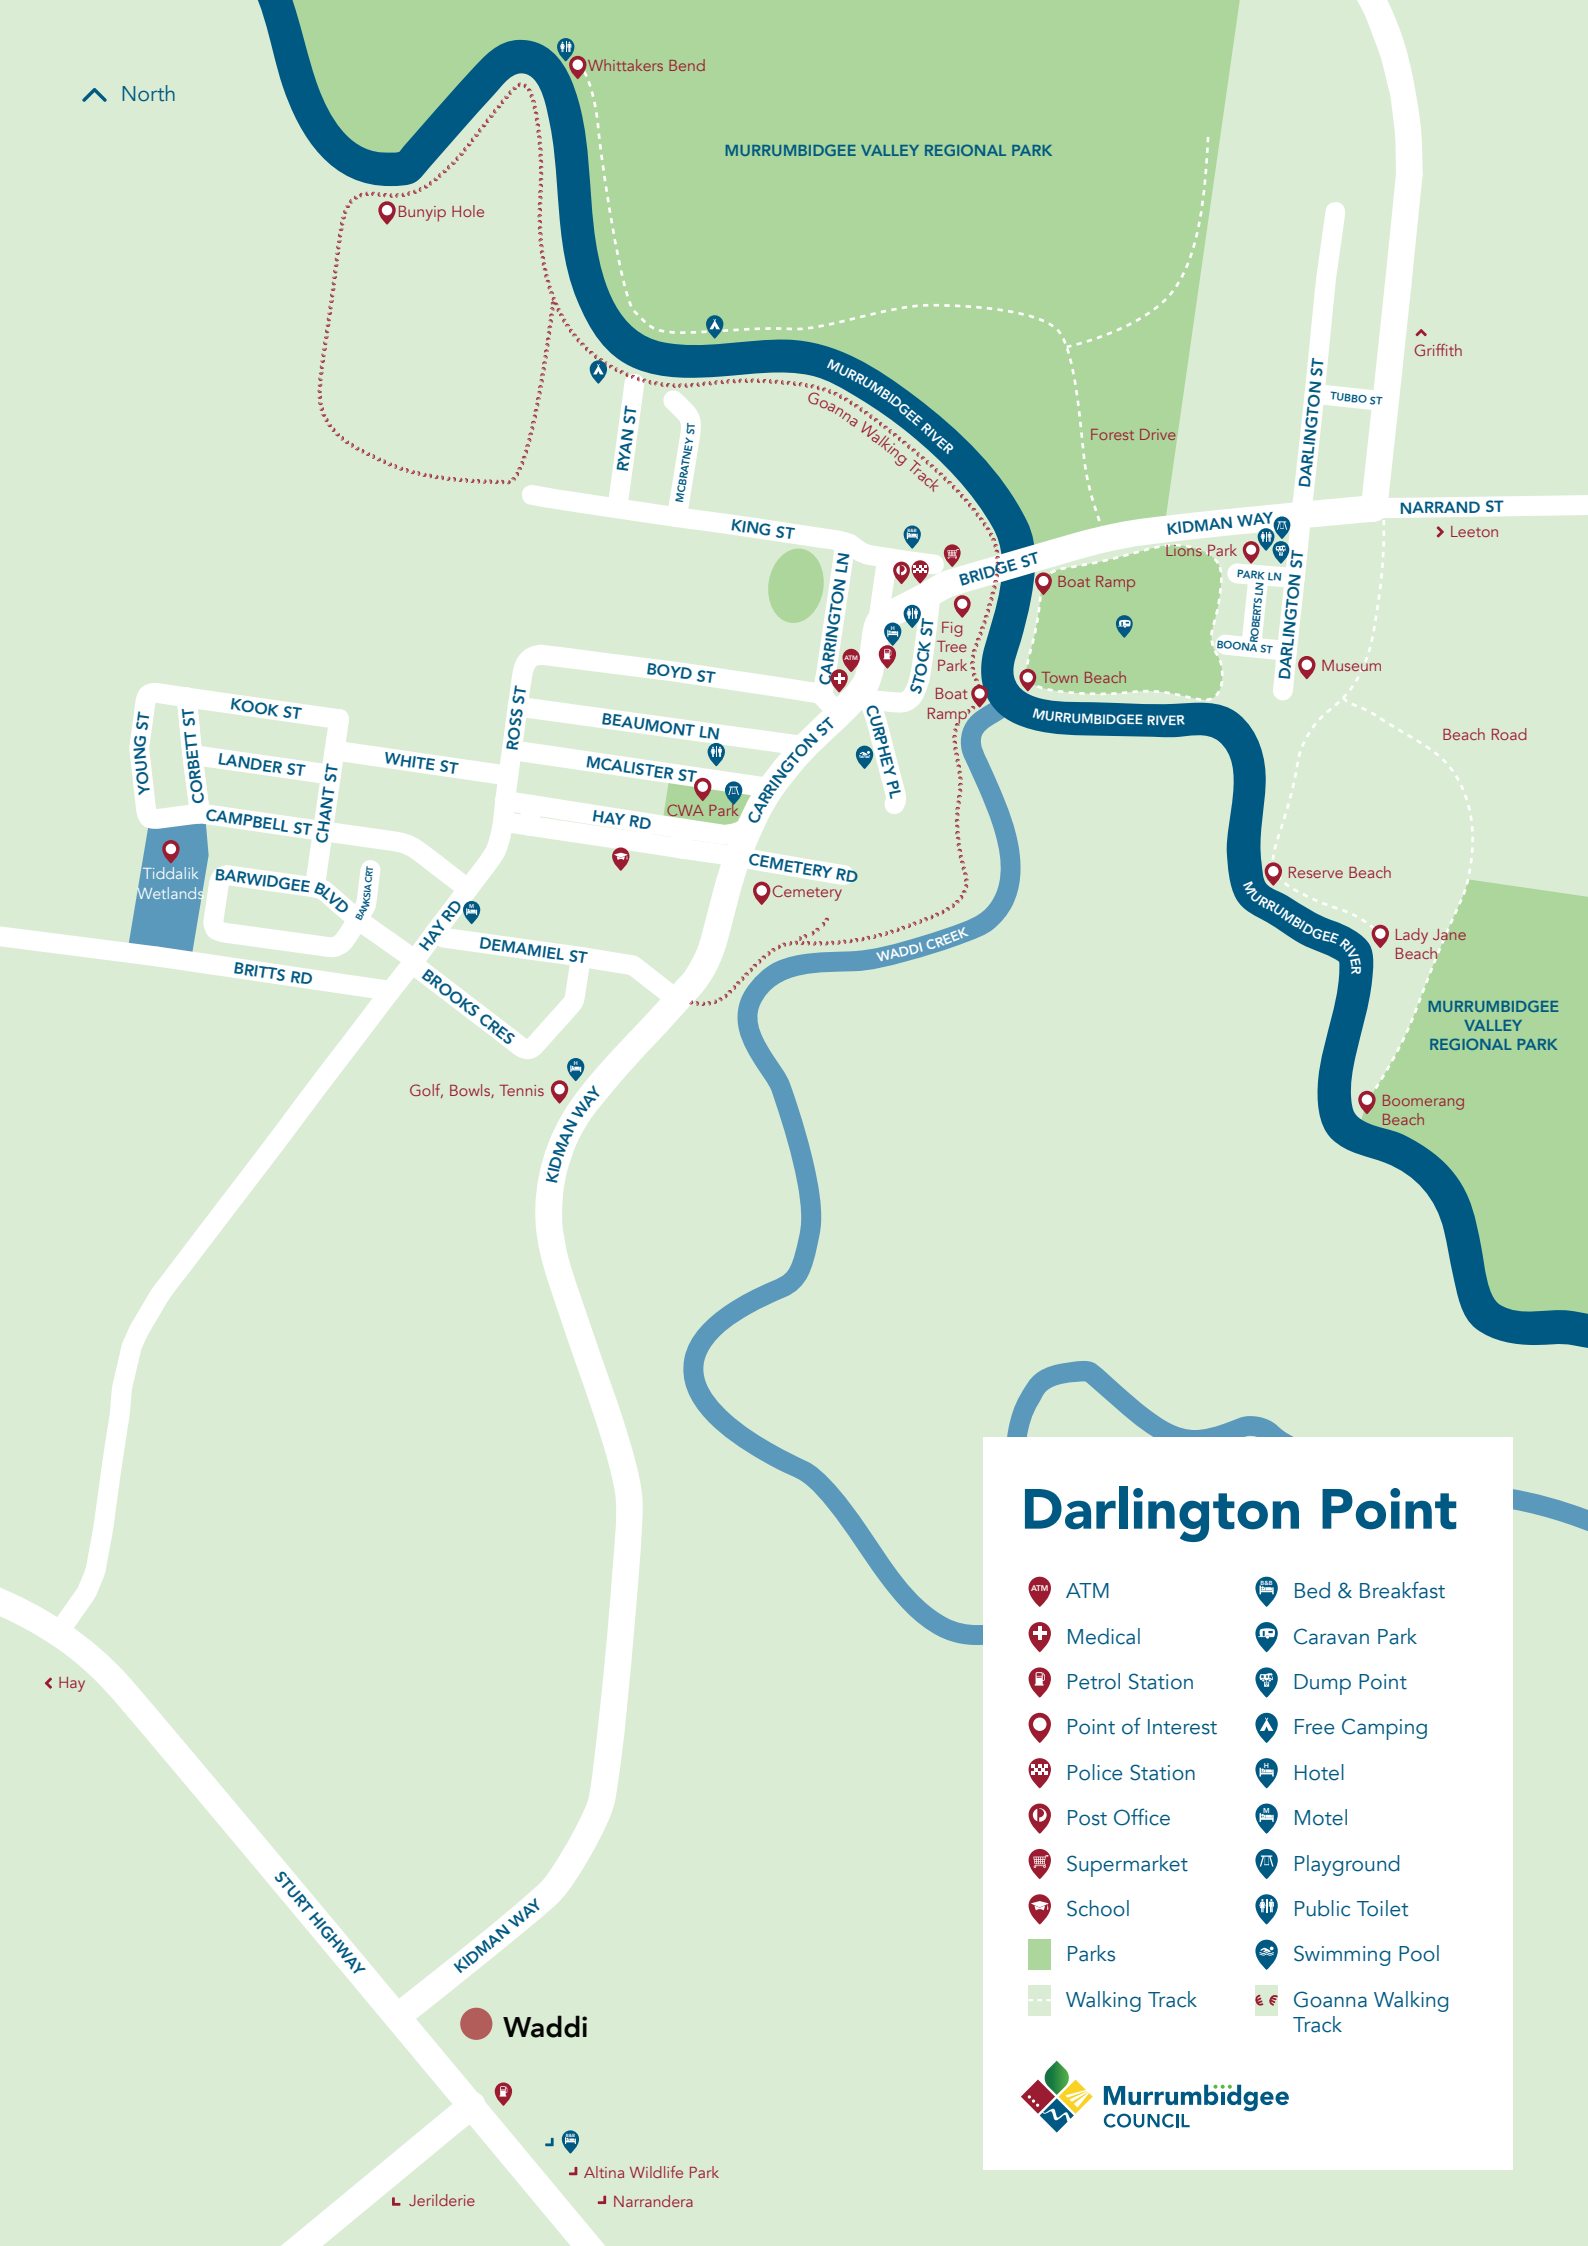

North

MURRUMBIDGEE VALLEY REGIONAL PARK

Griffith

Bunyip Hole

Whittakers Bend

Forest Drive

MURRUMBIDGEE RIVER
Goanna Walking Track

DARLINGTON ST
TUBBO ST

Boat Ramp

Town Beach

Beach Road

Reserve Beach

Lady Jane Beach

Boomerang Beach

MURRUMBIDGEE VALLEY REGIONAL PARK

MURRUMBIDGEE RIVER