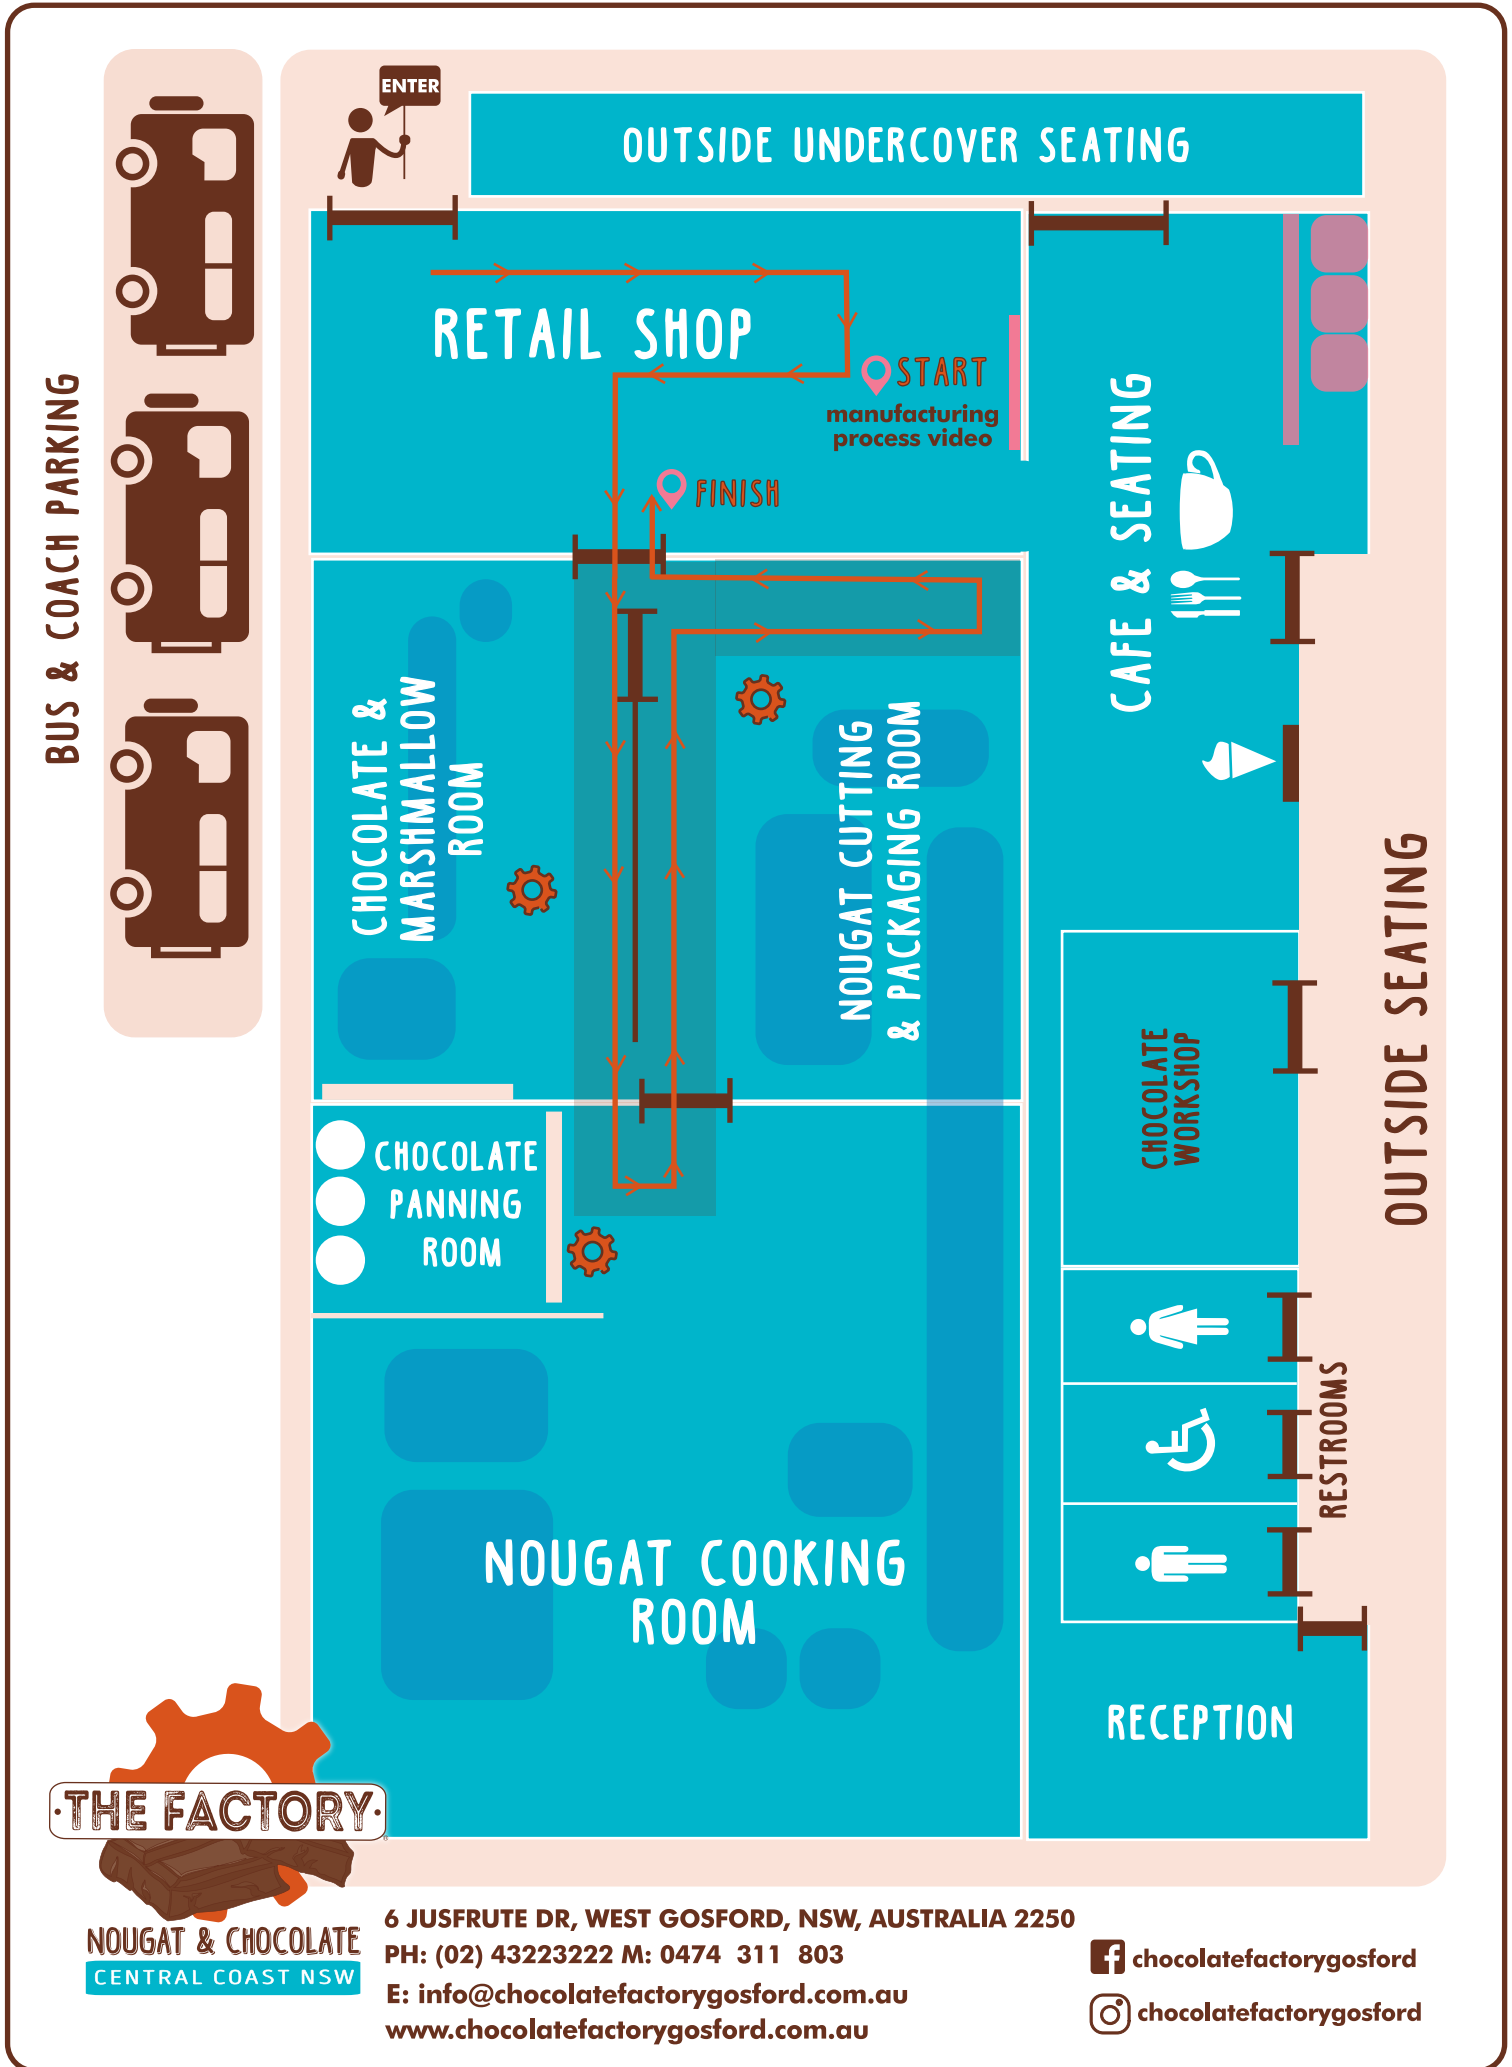

THE FACTORY TOUR MAP

SAMPLE SPOT

TOUR ROUTE

THE FACTORY.

NOUGAT & CHOCOLATE
CENTRAL COAST NSW

6 JUSFRUTE DR, WEST GOSFORD, NSW, AUSTRALIA 2250
PH: (02) 43223222 M: 0474 311 803
E: info@chocolatefactorygosford.com.au
www.chocolatefactorygosford.com.au