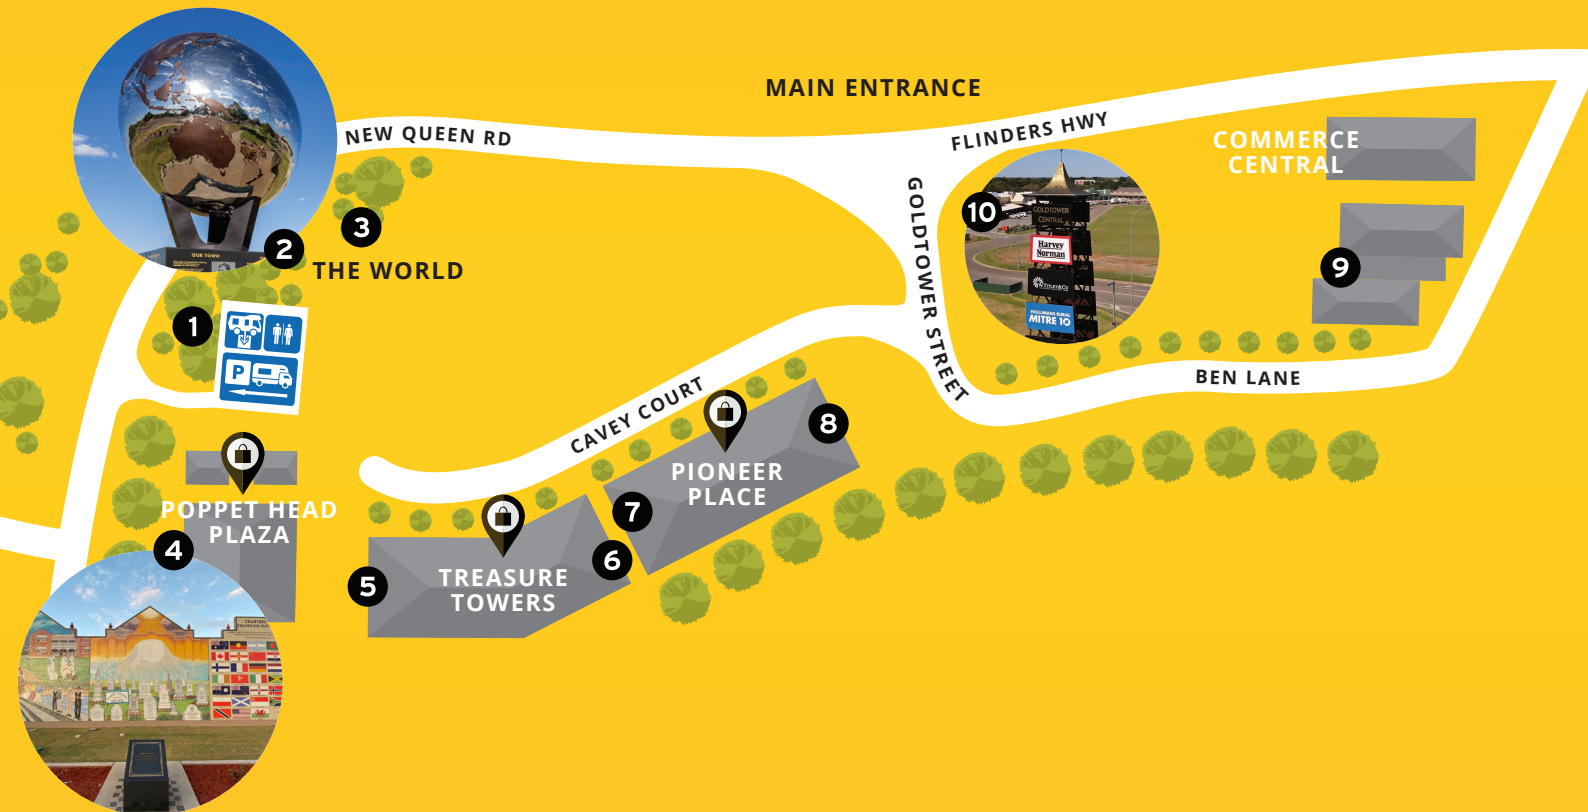

GOLDTOWER CENTRAL TOURIST MAP

- | | |
|--|---|
| 1 Columbia Poppet Head | 7 Peter Lawson: <i>Saturday Morning Gill Street</i> |
| 2 The World | 8 Peter Lawson: <i>The Pyrites Works</i> |
| 3 Three Gold Nuggets | 9 Peter Lawson: <i>The Outside Mine</i> |
| 4 Charters Towers
Wall of History 1872 - 1922 | 10 The Bell Tower |
| 5 Peter Lawson: <i>Railway Station</i> |  Retailers |
| 6 Peter Lawson: <i>Lissner Park</i> | |