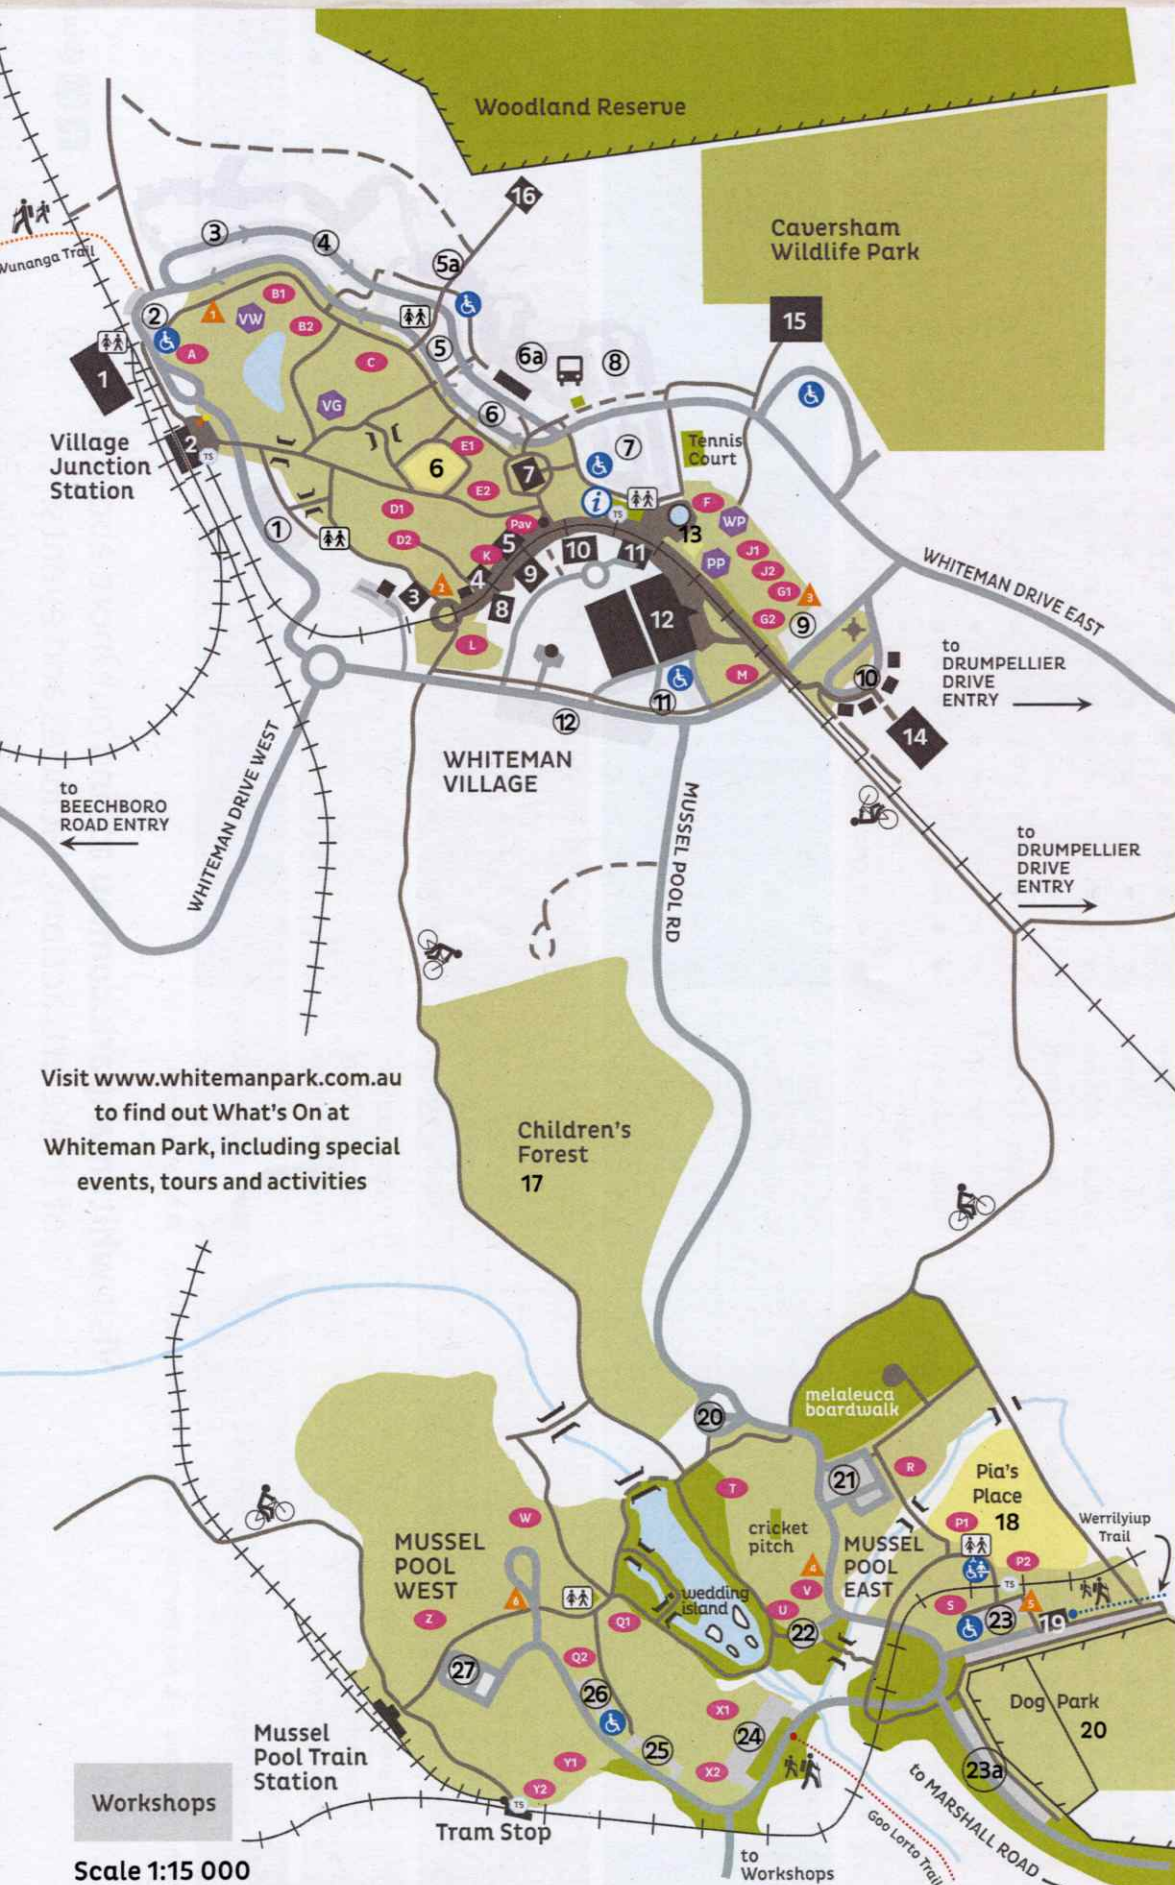

# RECREATION AREAS MAP

**WHITEMAN PARK**

CONSERVATION • RECREATION • EDUCATION

## KEY TO MAP

- ACROD Car Park Bays
- Bus Parking
- Bushwalk Trails
- Car Parks
- Changing Places Facility
- Evacuation Points
- Picnic Shelters
- Playground
- Railway
- Shade Shelters
- Toilets
- Tramline
- Tram Stop
- Walk/Cycle Path

## KEY TO BUILDINGS AND PARKS

- Visitor Information Centre
- 1** Revolutions
- 2** Transport Museum
- 2** Village Junction
- 2** Train Station
- 3** Old School House
- 4** The Lolly Stop
- 5** Village Art Gallery
- 6** Village West Playground
- 7** Whiteman Park Administration
- 8** Handcraft Centre
- 9** Bright Press
- 10** Pedal Play
- 11** Village Café
- 12** Motor Museum of WA
- 13** Mini Pool & Playground
- 14** Tractor Museum of WA
- 15** Caversham Wildlife Park
- 16** Woodland Reserve Interpretive Centre
- 17** Children's Forest
- 18** Pia's Place nature playspace
- 19** Kiosk
- 20** Dog Park