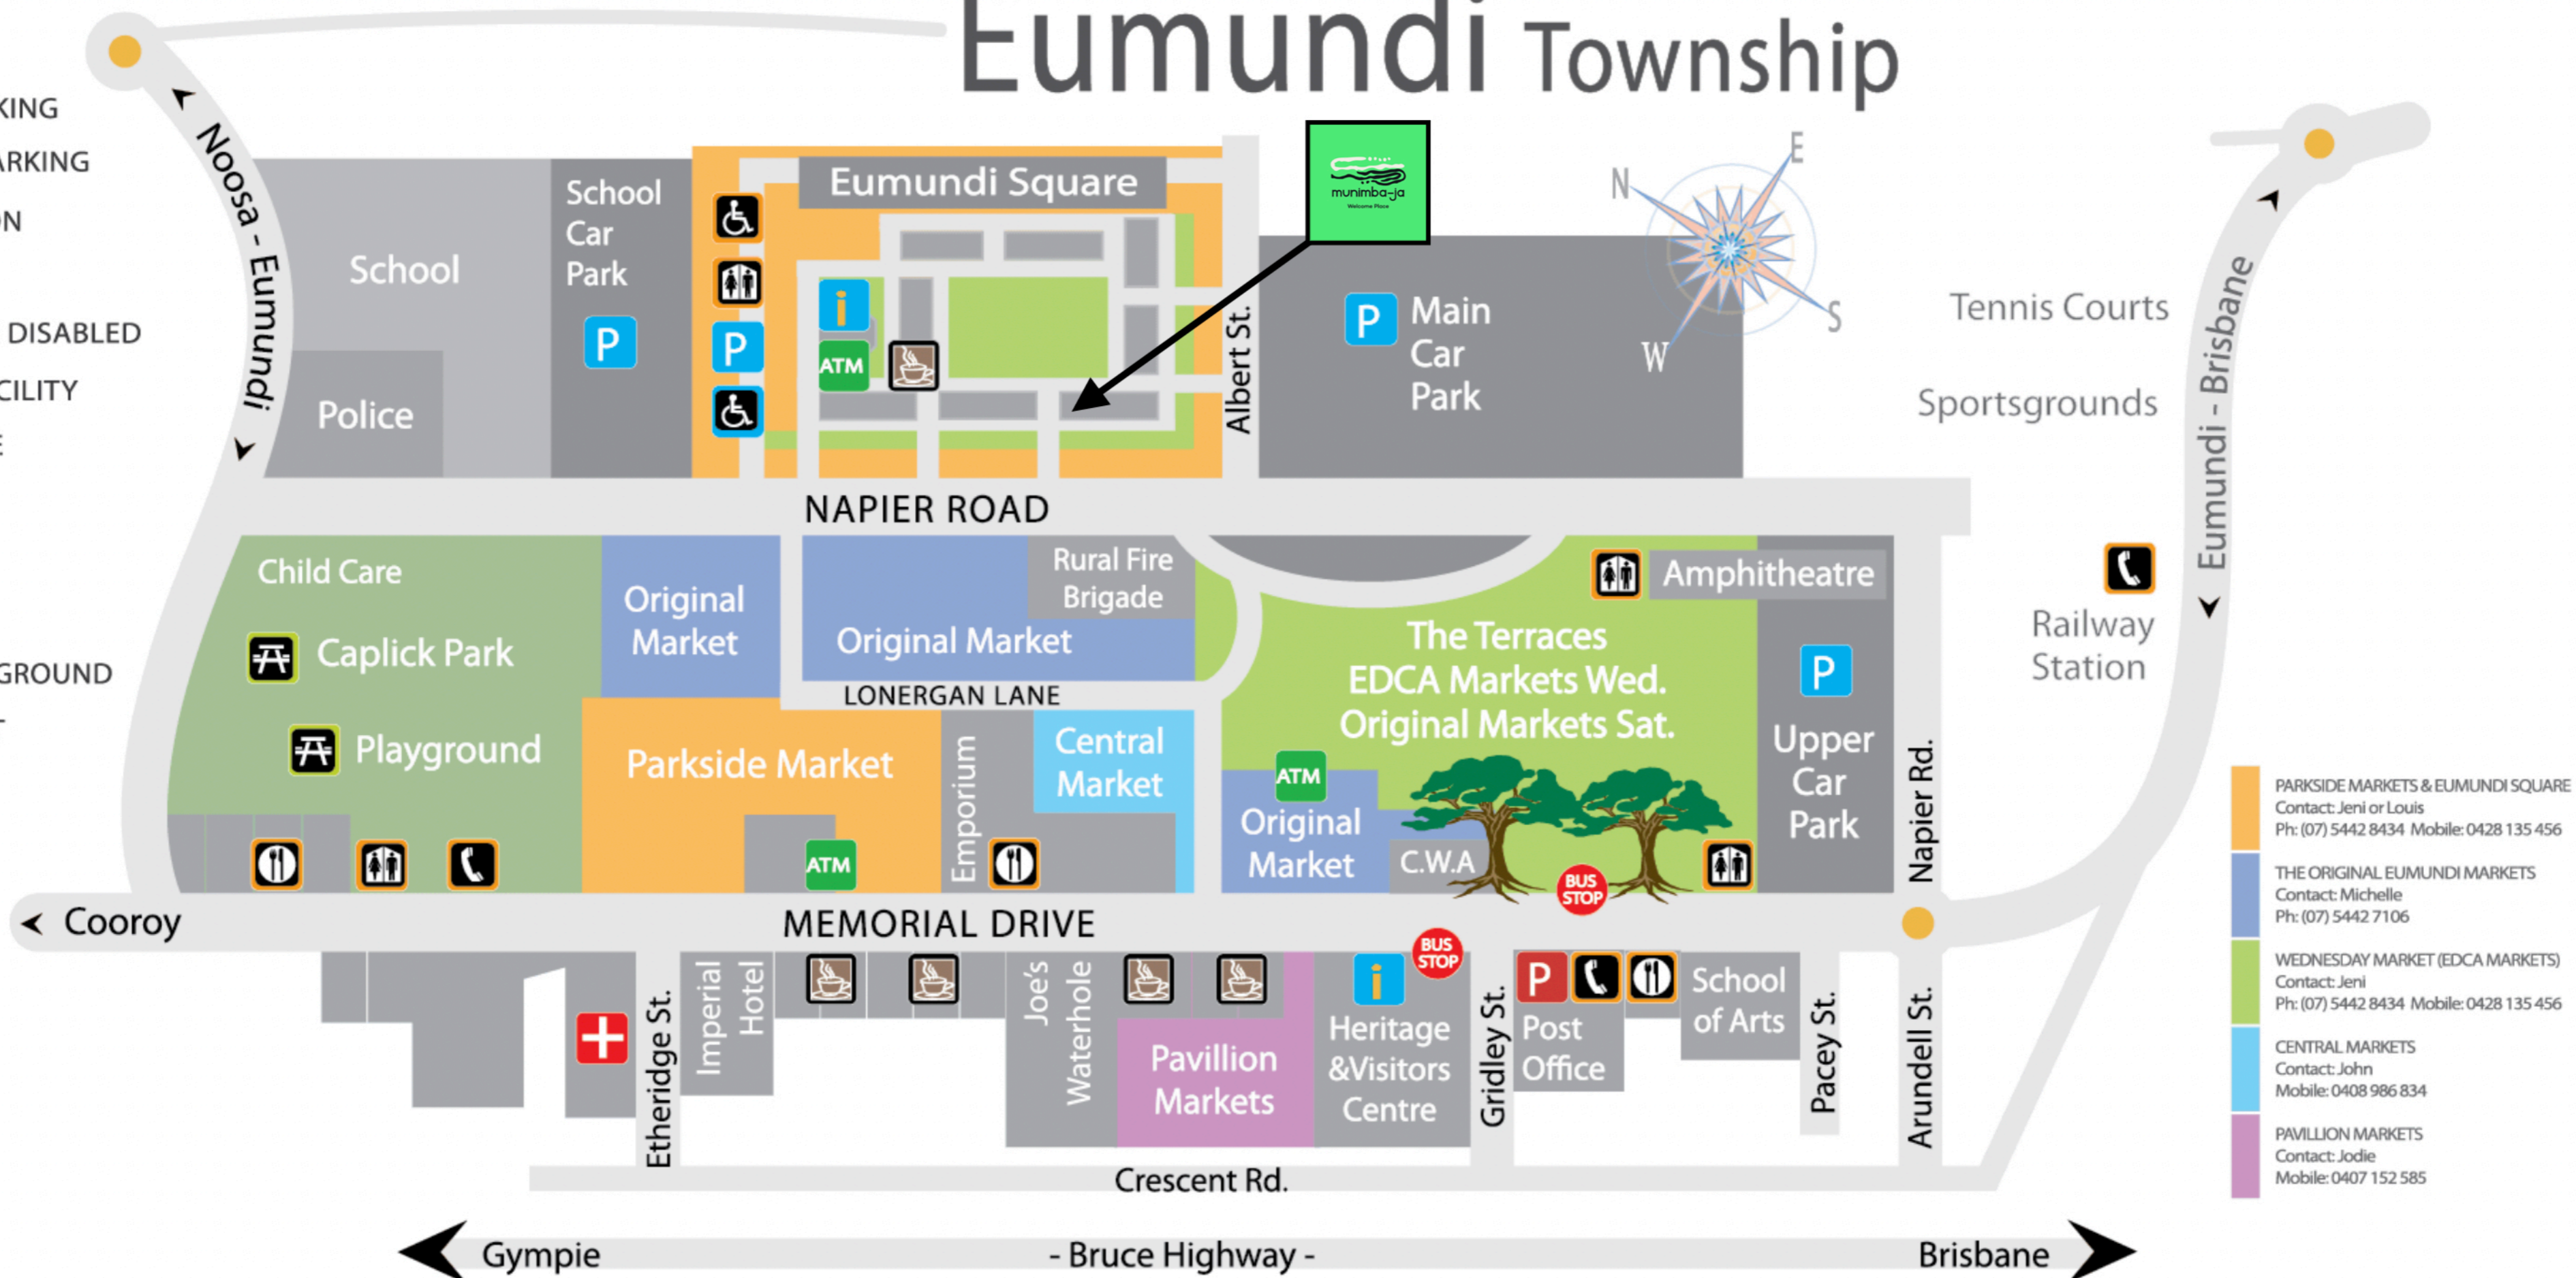

Eumundi Township

- LEGEND**
-  VISITOR PARKING
 -  DISABLED PARKING
 -  INFORMATION
 -  TOILETS
 -  TOILETS FOR DISABLED
 -  MEDICAL FACILITY
 -  POST OFFICE
 -  BUS STOP
 -  TELEPHONE
 -  ATM'S
 -  PARK & PLAYGROUND
 -  RESTAURANT
 -  CAFE