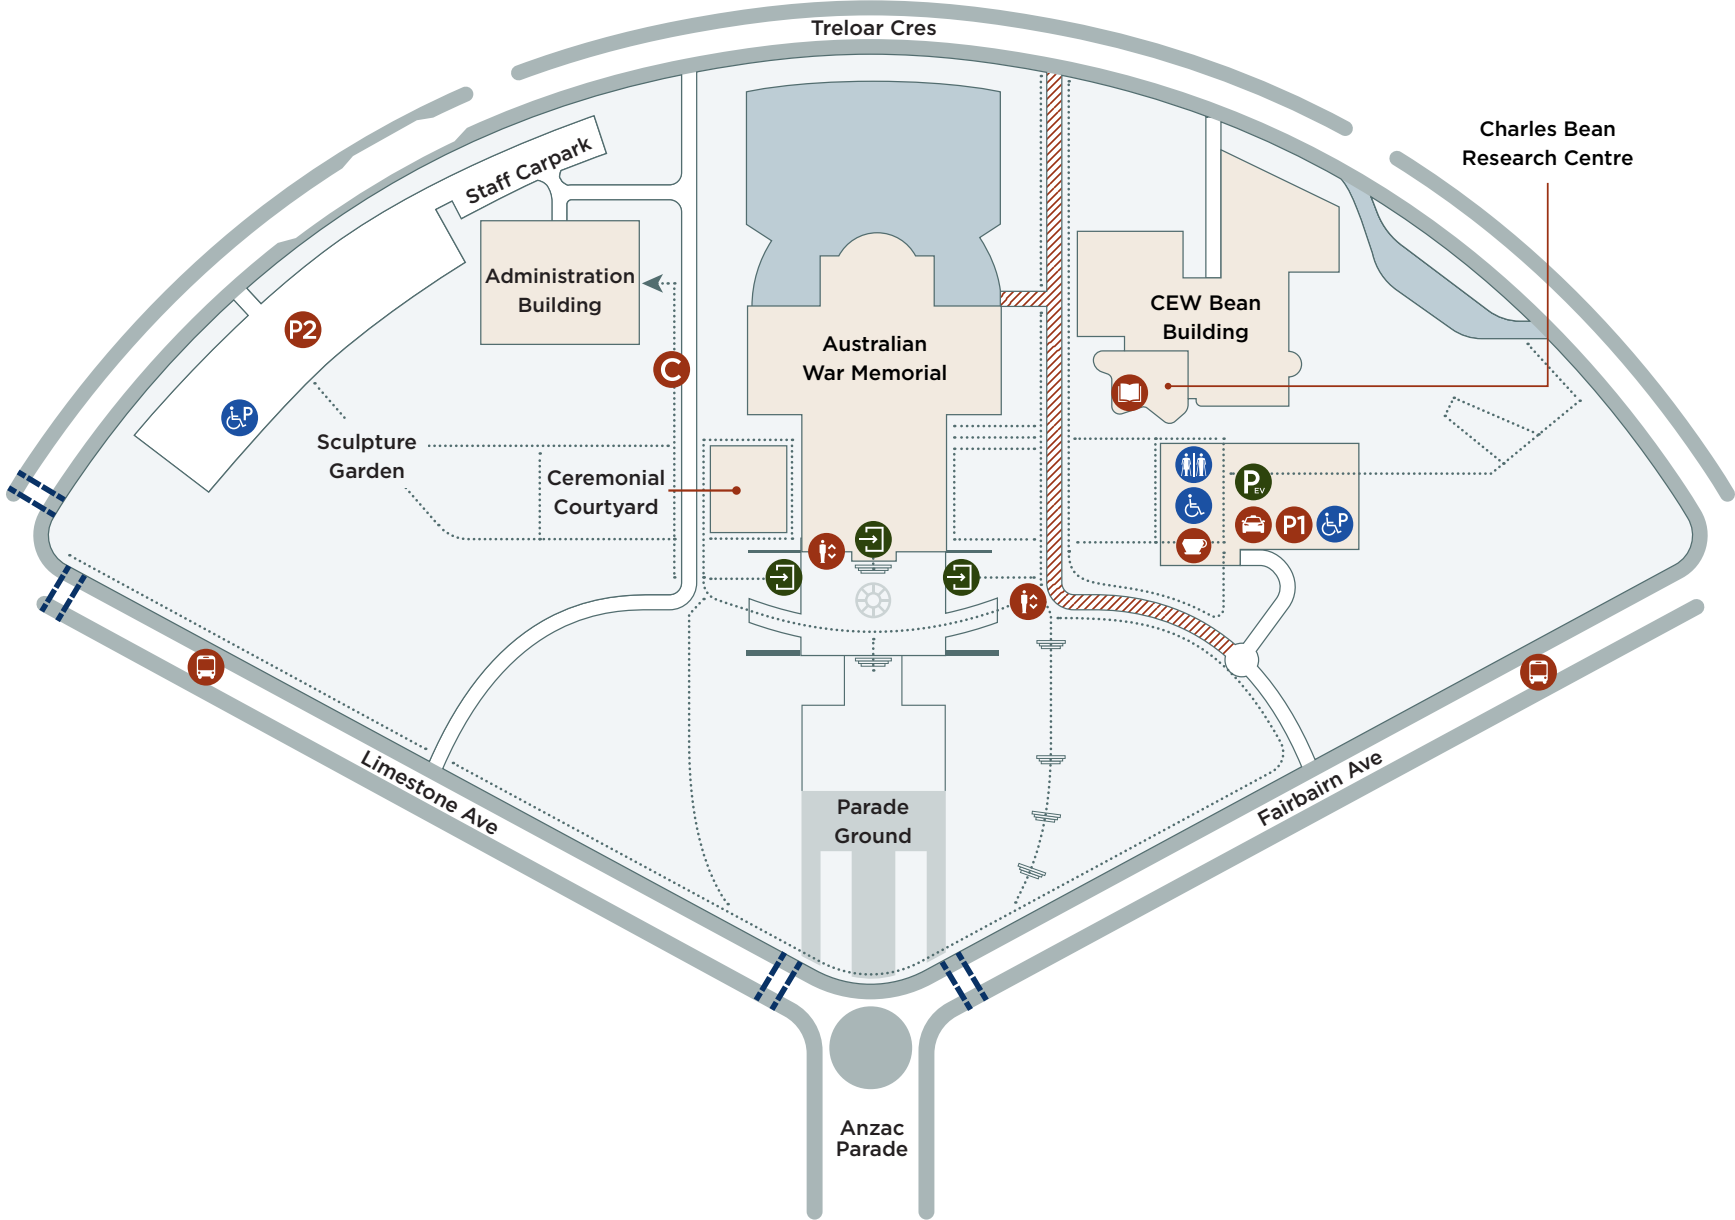

# Australian War Memorial Visitor Map

↑ Mt Ainslie

- Closed
- Entrance
- P2 P1 Visitor Carpark
- Accessible Pick-up & Drop-off and Parking
- P<sub>EV</sub> EV Parking
- C Coach Pick-up & Drop-off
- Taxi/Rideshare Pick-up & Drop-off
- Charles Bean Research Centre
- Poppy's Café
- Toilets
- Lifts
- Bus Stop
- Closed Road
- Pedestrian Crossing
- Pedestrian Path
- Steps

Charles Bean Research Centre

Treloar Cres

Staff Carpark

Administration Building

Australian War Memorial

CEW Bean Building

Sculpture Garden

Ceremonial Courtyard

Parade Ground

Limestone Ave

Fairbairn Ave

Anzac Parade