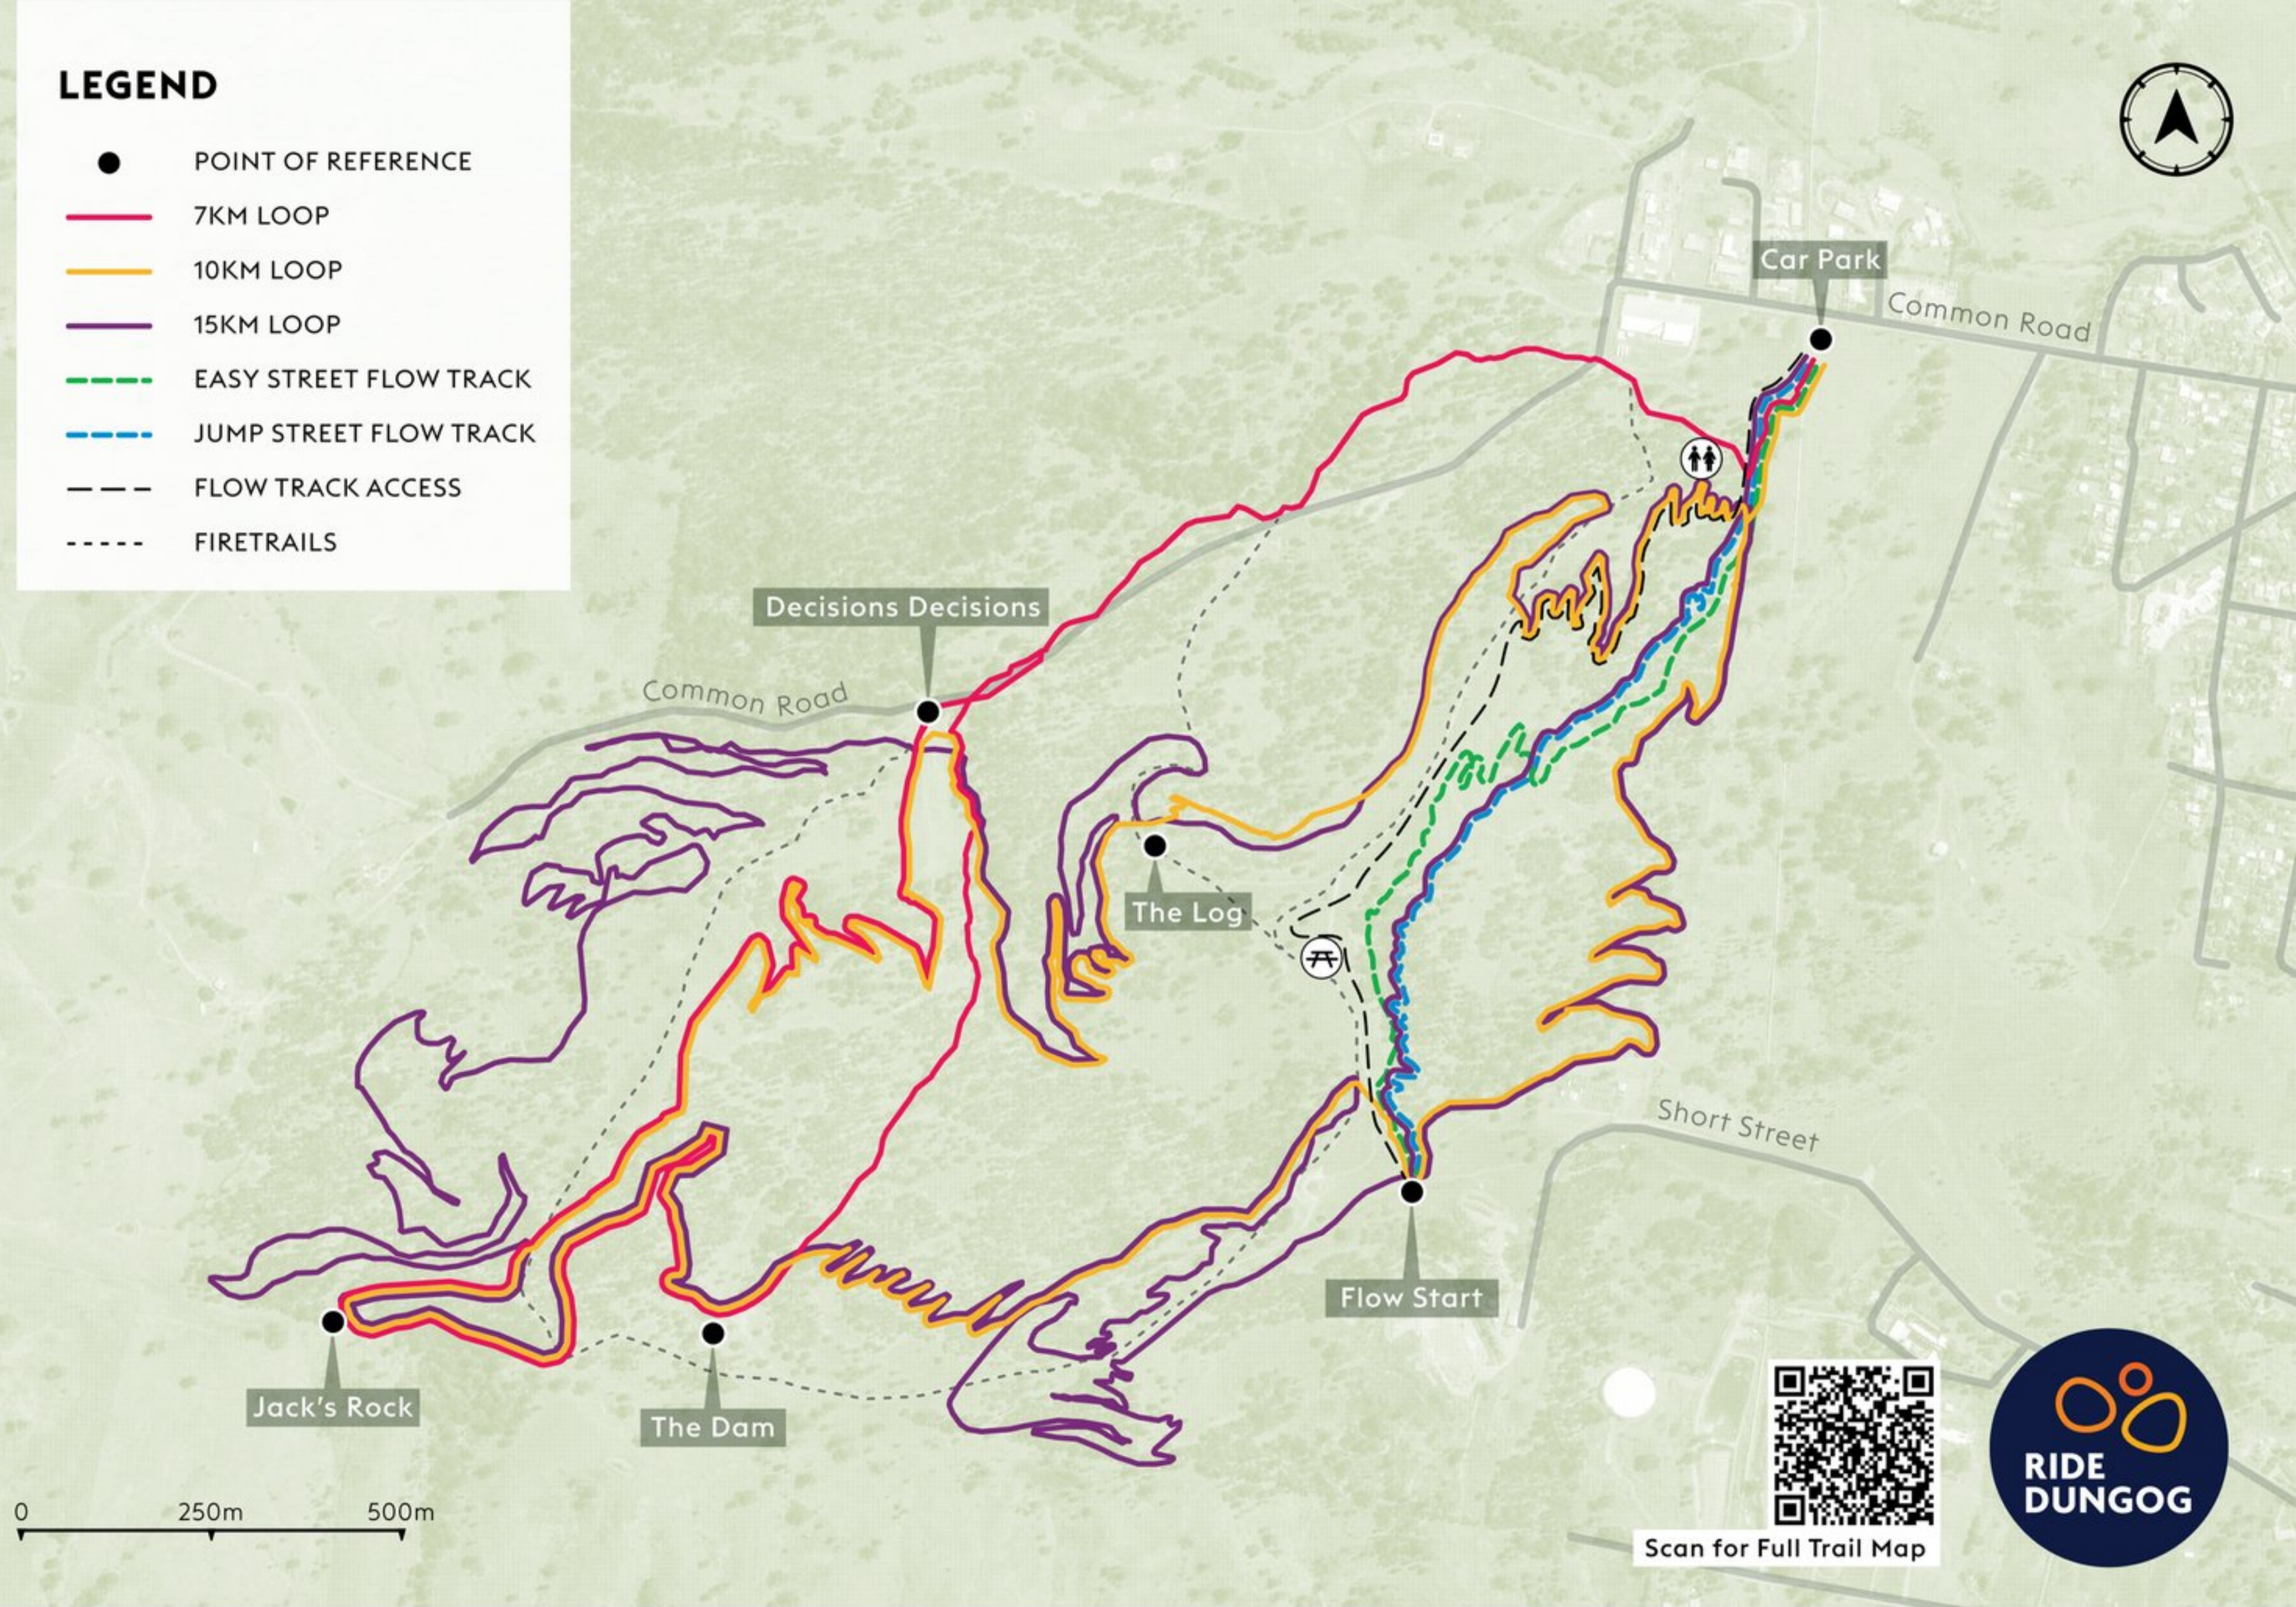

# LEGEND

- POINT OF REFERENCE
- 7KM LOOP
- 10KM LOOP
- 15KM LOOP
- - - EASY STREET FLOW TRACK
- - - JUMP STREET FLOW TRACK
- - - FLOW TRACK ACCESS
- - - FIRETRAILS

Scan for Full Trail Map

The direction for all trails is anti-clockwise.