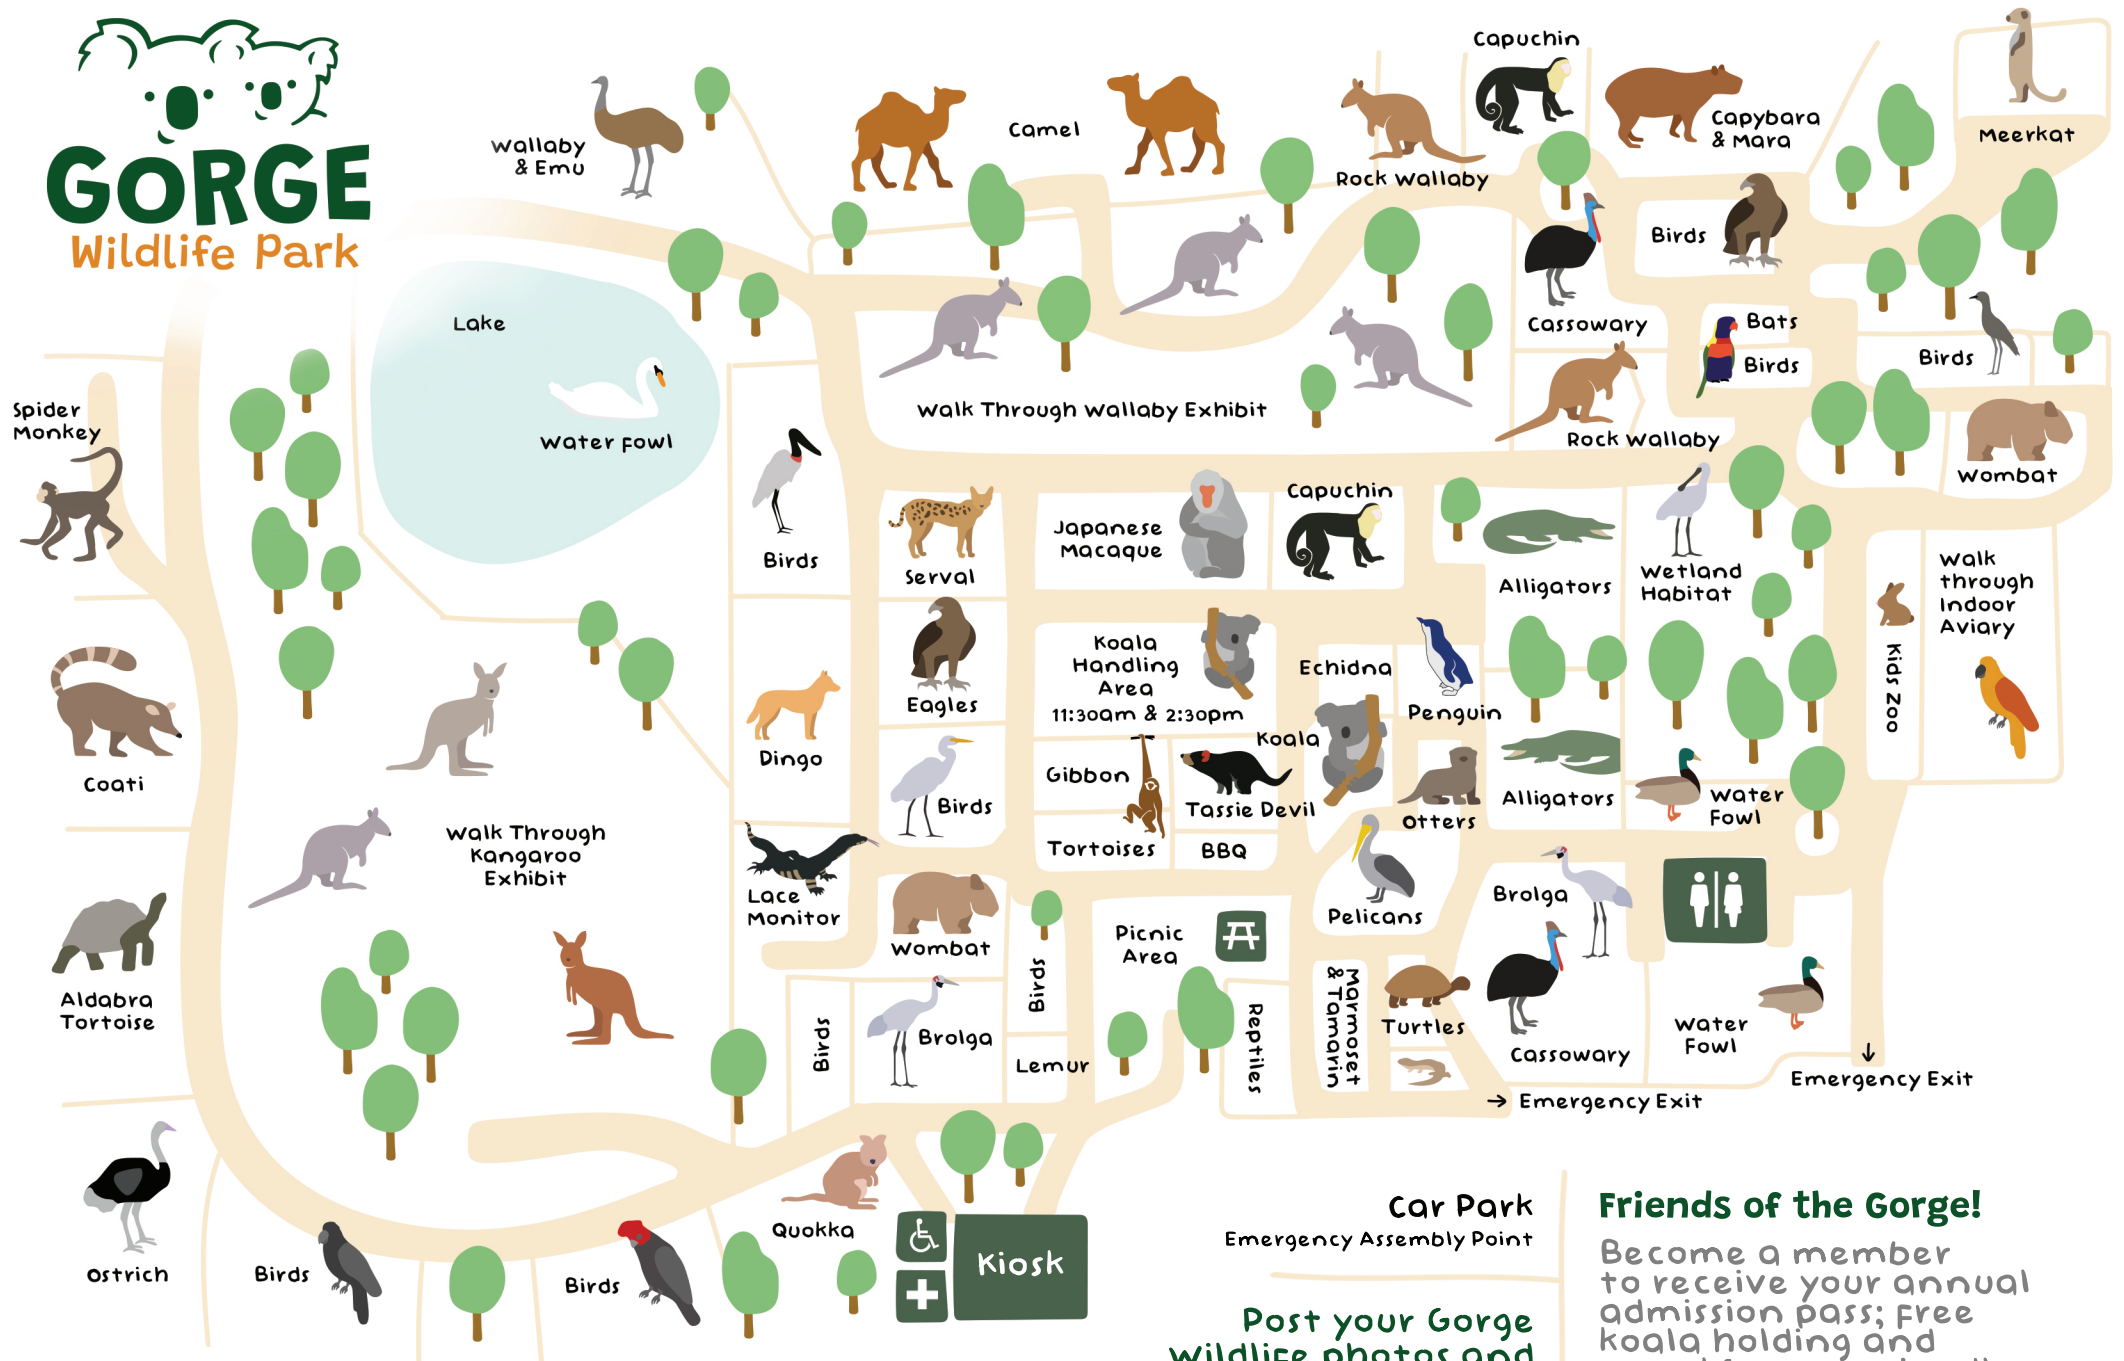

GORGE Wildlife Park

Car Park
Emergency Assembly Point

Post your Gorge wildlife photos and tag us on Insta!
@ gorgewildlifepark

Friends of the Gorge!
Become a member to receive your annual admission pass; free koala holding and more! See our friendly staff or visit gorgewildlifepark.com.au