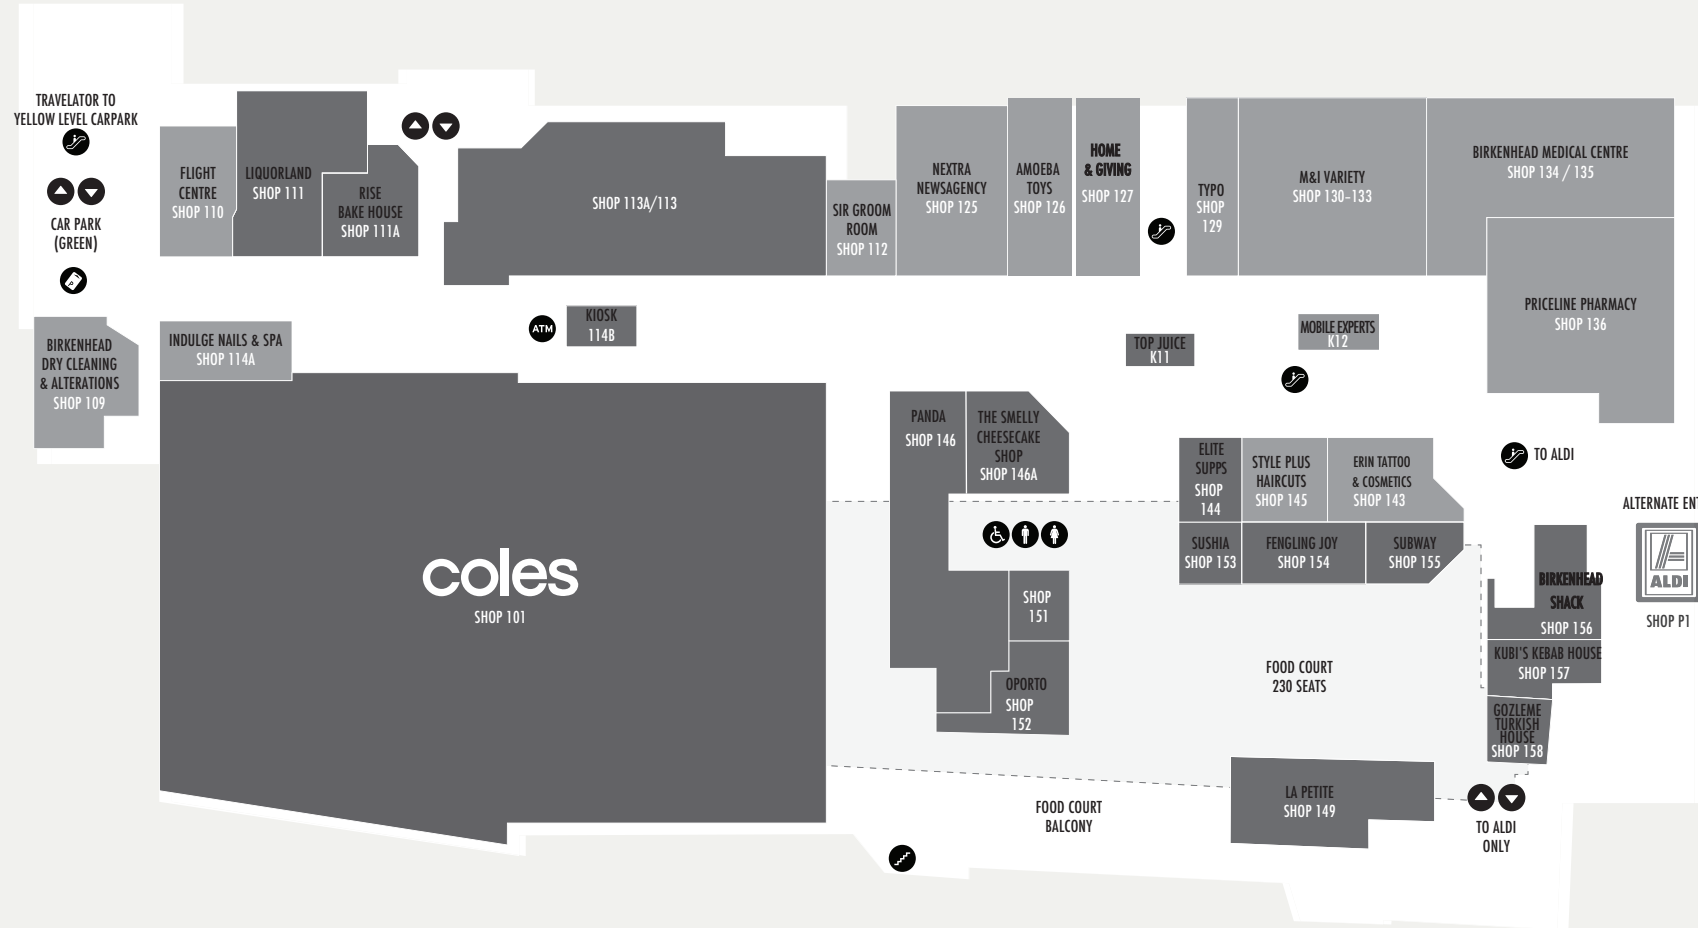

# GROUND

ROSEBY STREET

BIRKENHEAD MARINA

- PARKING PAY STATION
- TAXI
- INFORMATION / GUEST SERVICES
- TOILETS
- MOBILITY TOILETS
- PARENTS ROOM
- ATM
- AUTOMATED TELLER MACHINE
- ESCALATOR / TRAVELATOR
- LIFT
- STAIRS
- FASHION & HOMEWARES
- FRESH FOOD & CAFÉS
- SERVICES

# LEVEL 1

# LEVEL 2

-  LOCKERS
-  PARKING PAY STATION
-  TAXI
-  INFORMATION / GUEST SERVICES
-  TOILETS
-  MOBILITY TOILETS
-  PARENTS ROOM
-  ATM
-  AUTOMATED TELLER MACHINE
-  ESCALATOR/ TRAVELATOR
-  LIFT
-  STAIRS
-  FASHION & HOMEWARES
-  FRESH FOOD & CAFÉS
-  SERVICES

# LEVEL 3

ROSEBY STREET

- PARKING PAY STATION
- TAXI
- INFORMATION / GUEST SERVICES
- TOILETS
- MOBILITY TOILETS
- PARENTS ROOM
- ATM
- AUTOMATED TELLER MACHINE
- ESCALATOR / TRAVELATOR
- LIFT
- STAIRS
- FASHION & HOMEWARES
- FRESH FOOD & CAFÉS
- SERVICES