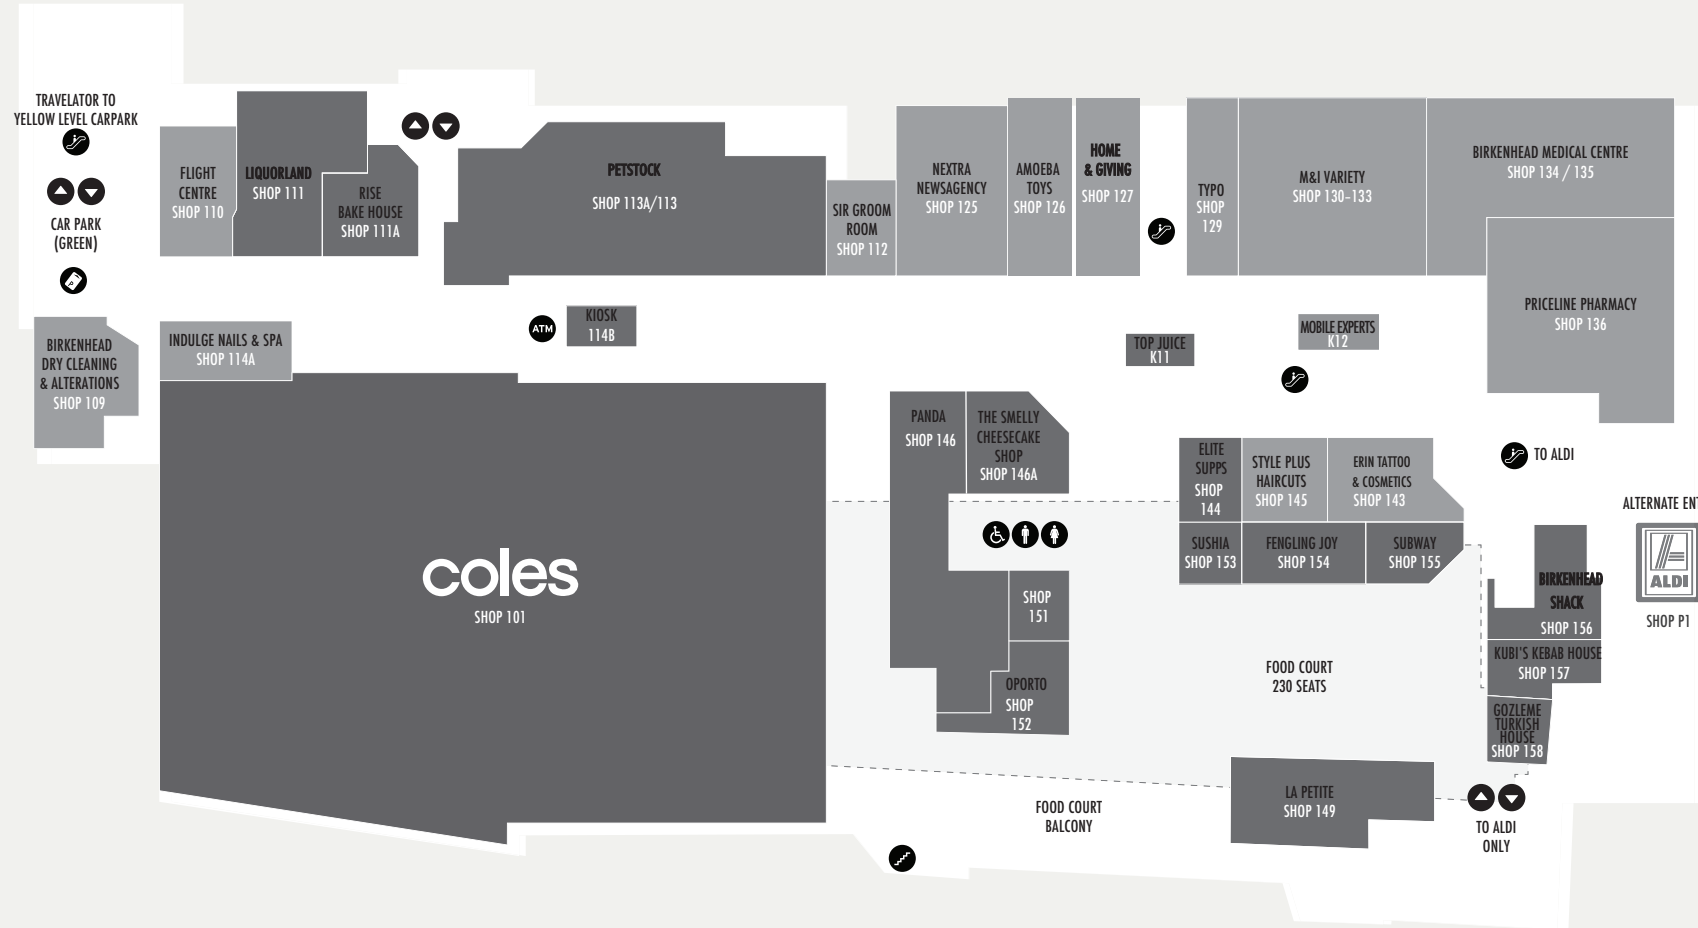

GROUND

ROSEBY STREET

BIRKENHEAD MARINA

- PARKING PAY STATION
- TAXI
- INFORMATION / GUEST SERVICES
- TOILETS
- MOBILITY TOILETS
- PARENTS ROOM
- ATM
- AUTOMATED TELLER MACHINE
- ESCALATOR / TRAVELATOR
- LIFT
- STAIRS
- FASHION & HOMEWARES
- FRESH FOOD & CAFÉS
- SERVICES

LEVEL 2

BIRKENHEAD MARINA

- LOCKERS
- PARKING PAY STATION
- TAXI
- INFORMATION / GUEST SERVICES
- TOILETS
- MOBILITY TOILETS
- PARENTS ROOM
- ATM
- AUTOMATED TELLER MACHINE
- ESCALATOR / TRAVELATOR
- LIFT
- STAIRS
- FASHION & HOMEWARES
- FRESH FOOD & CAFÉS
- SERVICES

LEVEL 3

ROSEBY STREET

BIRKENHEAD MARINA

-  PARKING PAY STATION
-  TAXI
-  INFORMATION / GUEST SERVICES
-  TOILETS
-  MOBILITY TOILETS
-  PARENTS ROOM
-  ATM
-  AUTOMATED TELLER MACHINE
-  ESCALATOR / TRAVELATOR
-  LIFT
-  STAIRS
-  FASHION & HOMEWARES
-  FRESH FOOD & CAFÉS
-  SERVICES