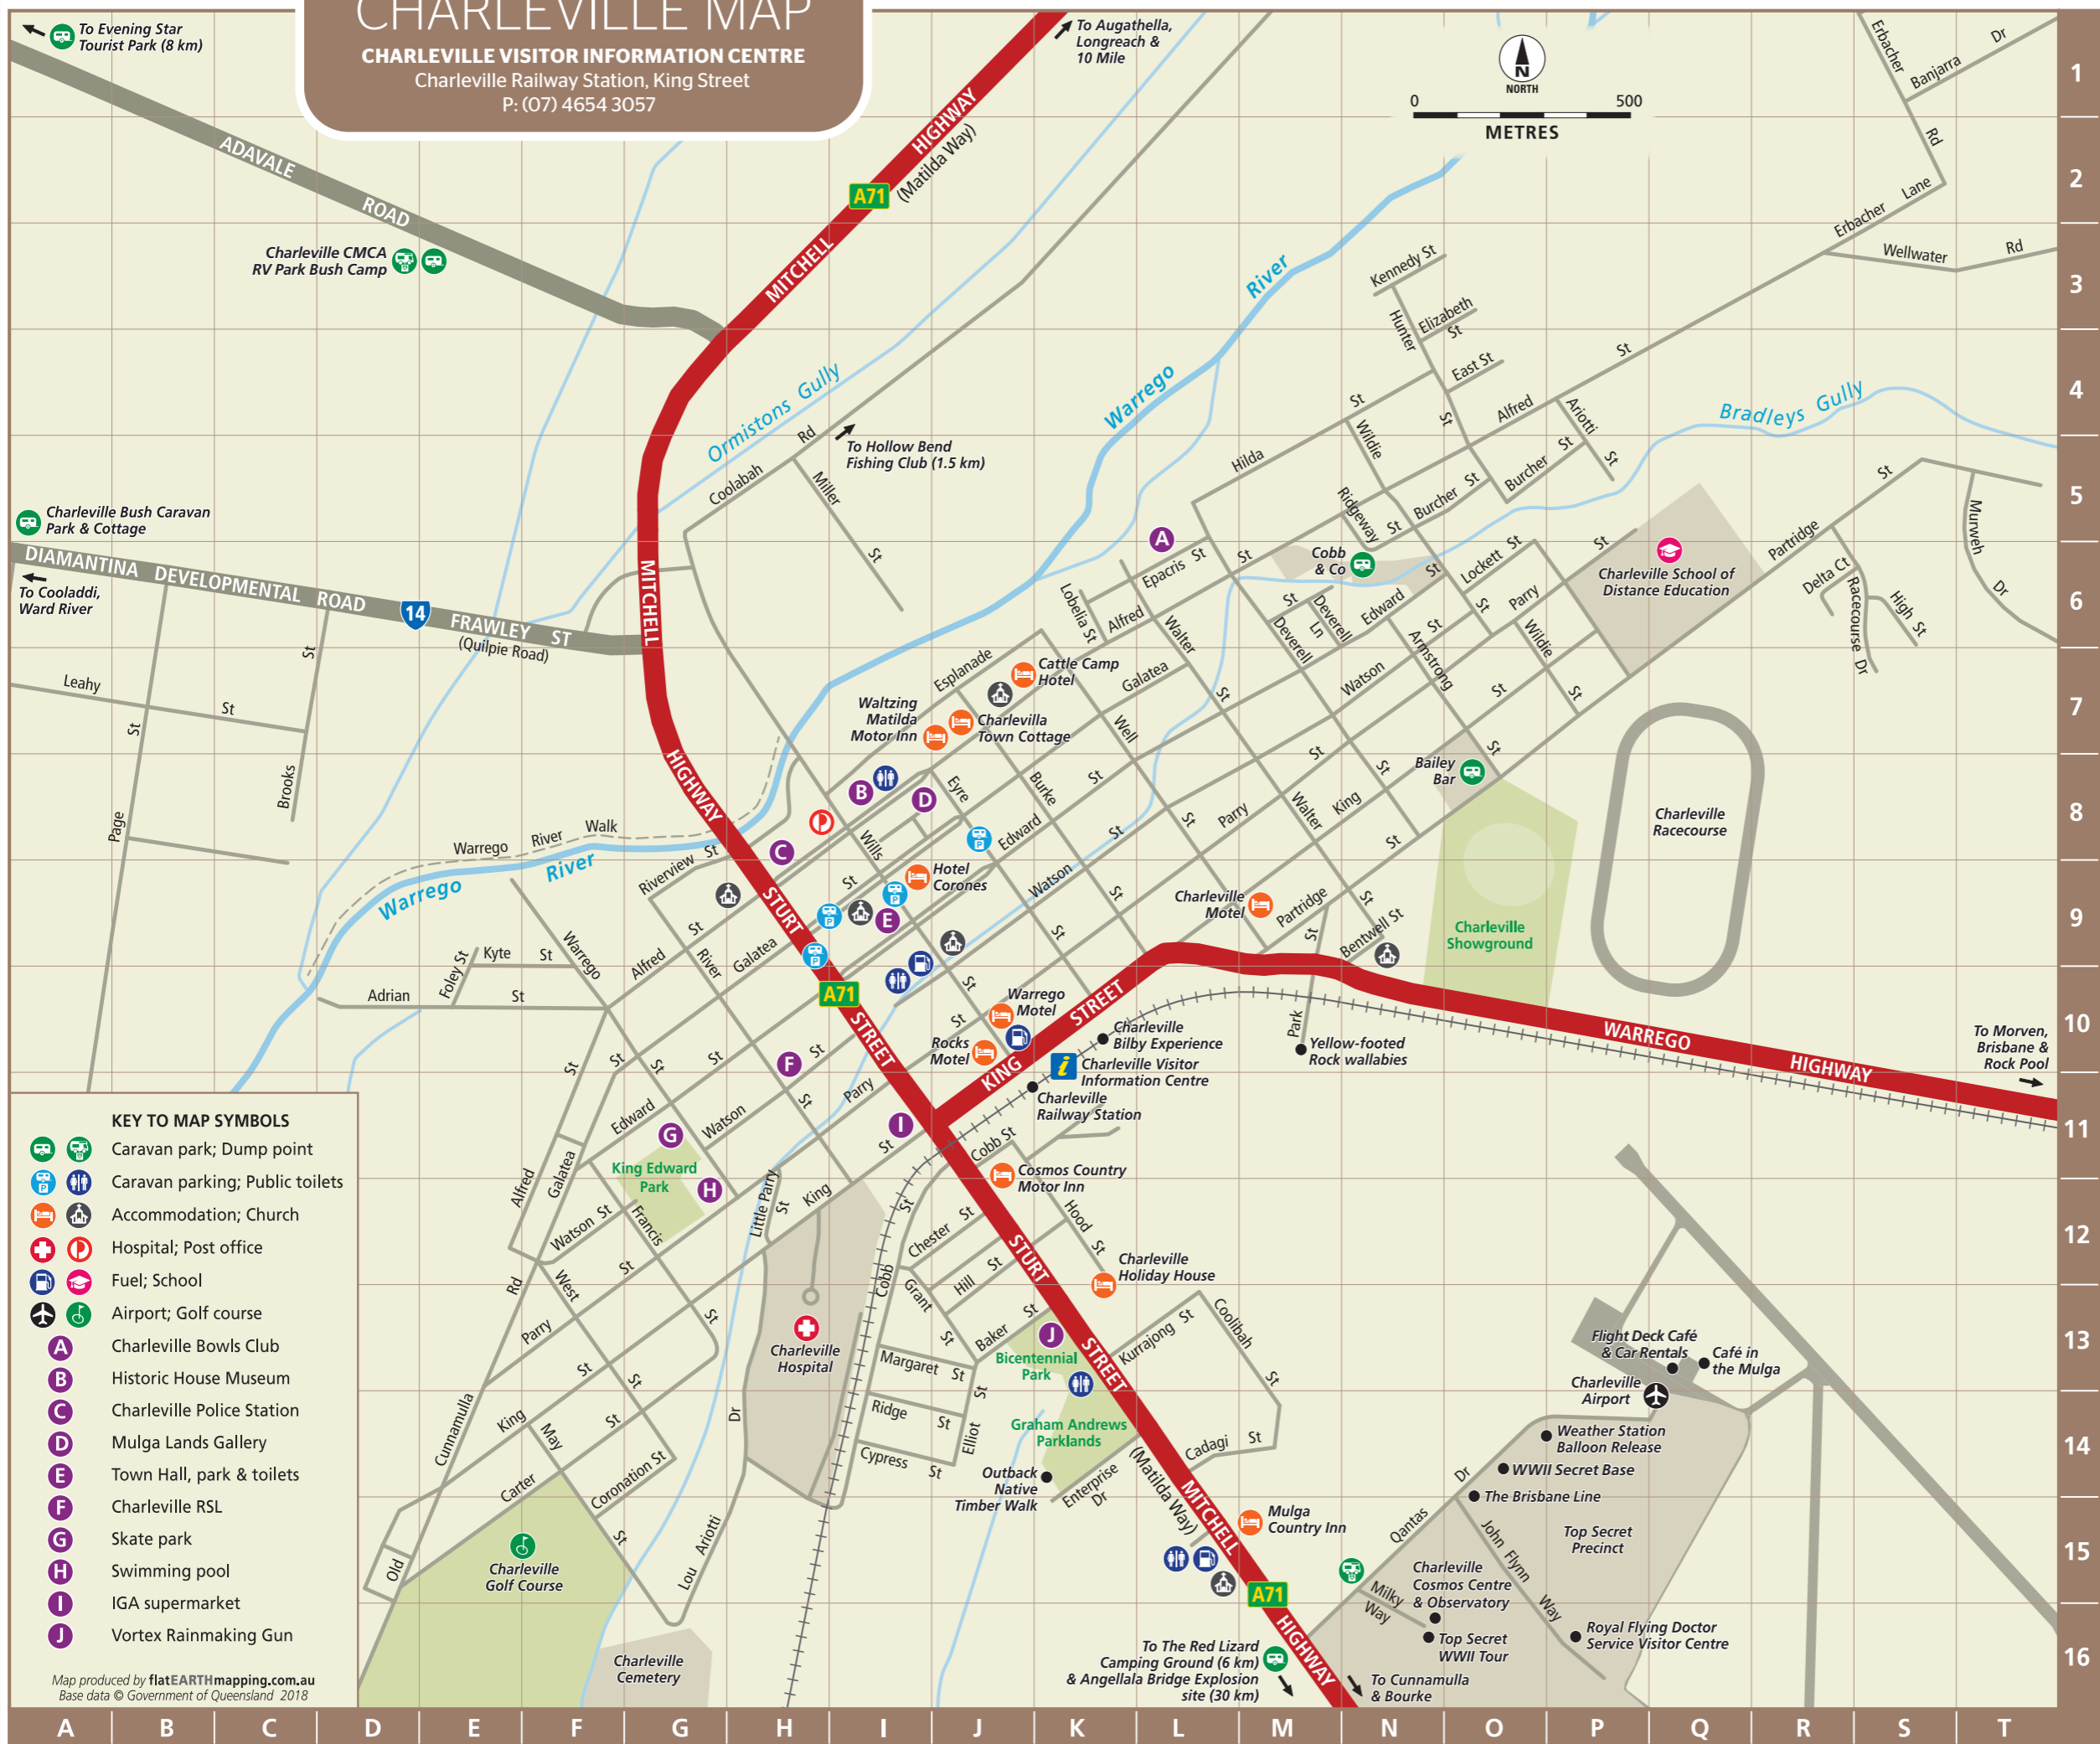

CHARLEVILLE MAP

CHARLEVILLE VISITOR INFORMATION CENTRE
 Charleville Railway Station, King Street
 P: (07) 4654 3057

- KEY TO MAP SYMBOLS**
- Caravan park; Dump point
 - Caravan parking; Public toilets
 - Accommodation; Church
 - Hospital; Post office
 - Fuel; School
 - Airport; Golf course
 - Charleville Bowls Club
 - Historic House Museum
 - Charleville Police Station
 - Mulga Lands Gallery
 - Town Hall, park & toilets
 - Charleville RSL
 - Skate park
 - Swimming pool
 - IGA supermarket
 - Vortex Rainmaking Gun