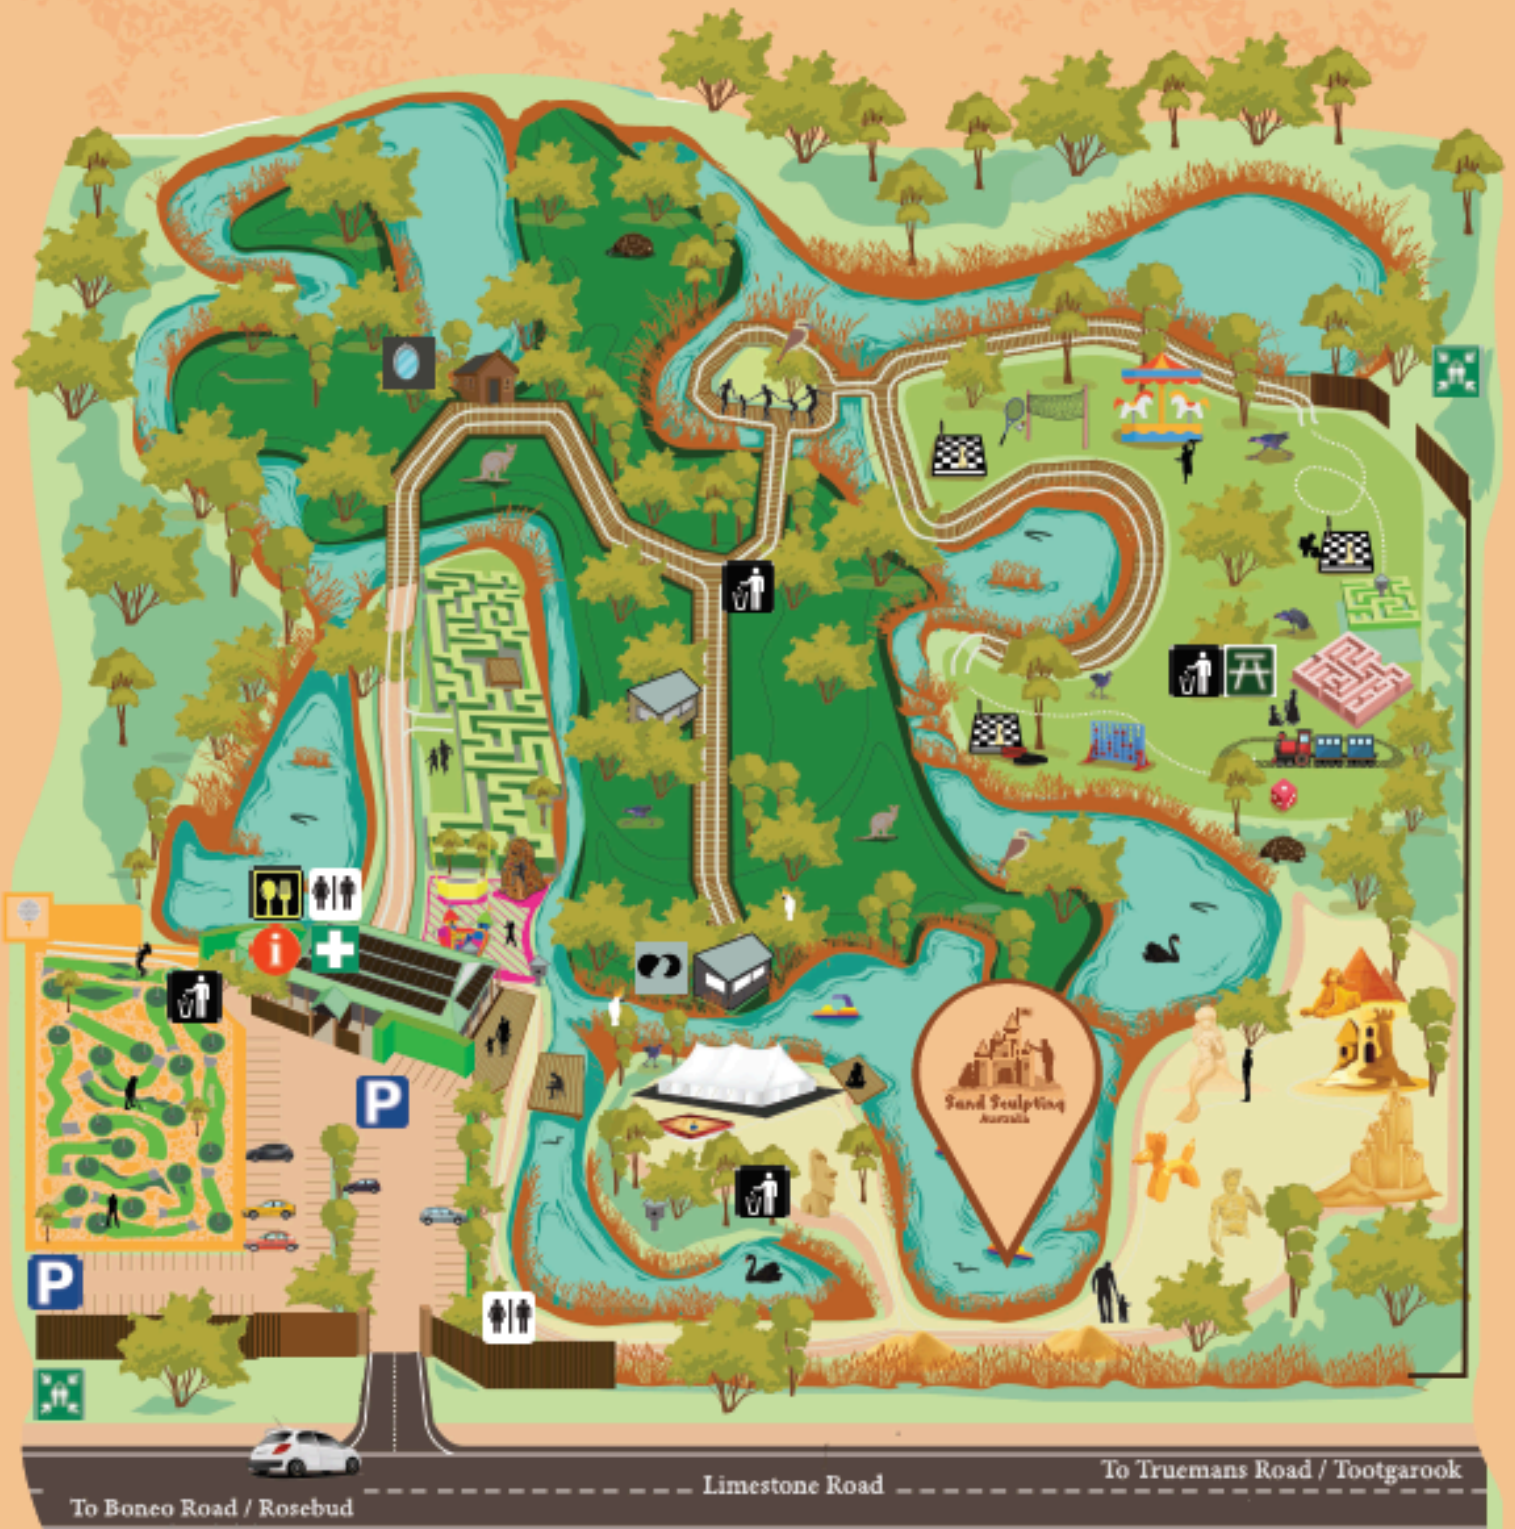

# BONEO

discovery park

- |                  |                         |                          |                          |               |
|------------------|-------------------------|--------------------------|--------------------------|---------------|
| carpark          | adventure zone          | games garden             | mini train ride          | rubbish bins  |
| cafe & gift shop | wetlands boardwalk      | vintage carousel         | evacuation meeting point | first aid     |
| mini golf        | little house of mirrors | mini mazes               | toilets                  | picnic tables |
| hedge maze       | bird hide               | Sand Sculpting Australia | information              | pedal boats   |