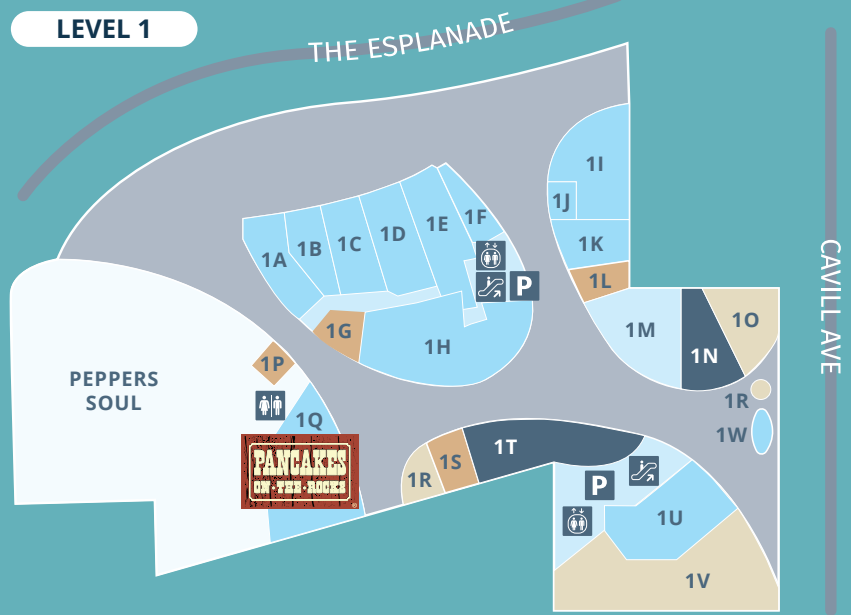

Centre Directory

LEVEL 1

- 1A Alma
- 1B Surfers Paradise Beach Bar
- 1C Surfers Paradise Beach Café
- 1D Elston Restaurant & Bar
- 1E Greek on Soul
- 1F Yo-Chi
- 1G Surfers Paradise Luggage Lockers
- 1H Wok Asian Fusion Cuisine
- 1I KFC
- 1J ESPL Coffee
- 1K Subway
- 1L Surfers Paradise Mini Mart
- 1M For Lease Ph: 0458 651 219
- 1N Footlocker
- 1O Build-A-Bear Workshop
- 1P Accor Realty
- 1Q Pancakes on The Rocks
- 1R Safari Rides
- 1S AU by ASF Properties
- 1T Quiksilver / Roxy
- 1U Fishbowl
- 1V Ripley's Believe It or Not
- 1W Minus 18 Ice Cream & Gelato

LEVEL 1

LEVEL 2

LEVEL 2

- 2A Hurricane's Bar & Grill
- 2B Brazilian Flame
- 2C Seascope Restaurant
- 2D Hog's Breath Café
- 2E Vapiano

- DINING
- FASHION
- ENTERTAINMENT
- SERVICES

Centre Directory

LEVEL 1

- 1A Alma
- 1B Surfers Paradise Beach Bar
- 1C Surfers Paradise Beach Café
- 1D Elston Restaurant & Bar
- 1E Greek on Soul
- 1F Yo-Chi
- 1G Surfers Paradise Luggage Lockers
- 1H Wok Asian Fusion Cuisine
- 1I KFC
- 1J ESPL Coffee
- 1K Subway
- 1L Surfers Paradise Mini Mart
- 1M For Lease Ph: 0458 651 219
- 1N Footlocker
- 1O Build-A-Bear Workshop
- 1P Accor Realty
- 1Q Pancakes on The Rocks
- 1R Safari Rides
- 1S AU by ASF Properties
- 1T Quiksilver / Roxy
- 1U Fishbowl
- 1V Ripley's Believe It or Not
- 1W Minus 18 Ice Cream & Gelato

LEVEL 2

LEVEL 2

- 2A Hurricane's Bar & Grill
- 2B Brazilian Flame
- 2C Seascope Restaurant
- 2D Hog's Breath Café
- 2E Vapiano

- DINING
- FASHION
- ENTERTAINMENT
- SERVICES