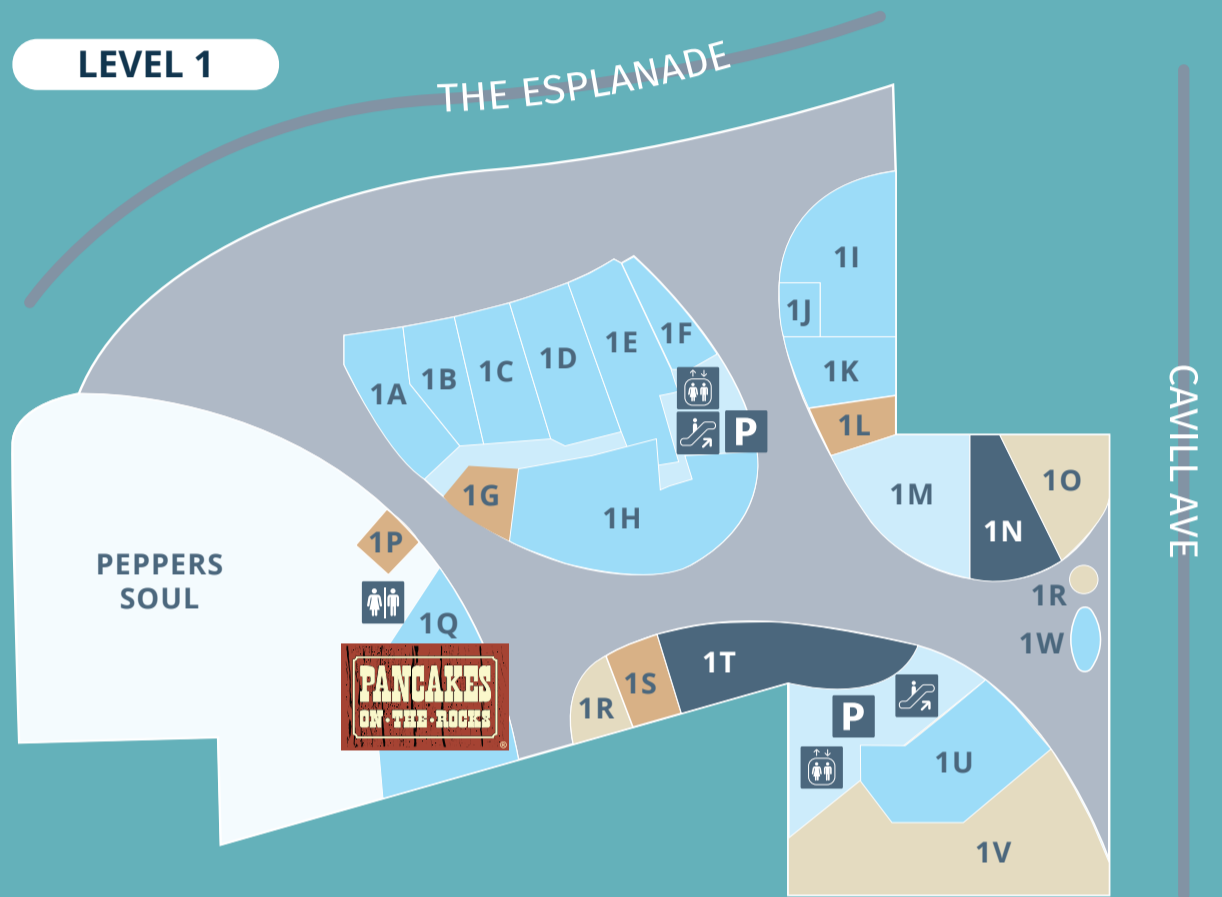

Centre Directory

LEVEL 1

- 1A Alma
- 1B Surfers Paradise Beach Bar
- 1C Surfers Paradise Beach Café
- 1D Elston Restaurant & Bar
- 1E Greek on Soul
- 1F Yo-Chi
- 1G Surfers Paradise Luggage Lockers
- 1H Wok Asian Fusion Cuisine
- 1I KFC
- 1J ESPL Coffee
- 1K Subway
- 1L Surfers Paradise Mini Mart
- 1M For Lease Ph: 0458 651 219
- 1N Footlocker
- 1O Build-A-Bear Workshop
- 1P Accor Realty
- 1Q Pancakes on The Rocks
- 1R Safari Rides
- 1S AU by ASF Properties
- 1T Quiksilver / Roxy
- 1U Fishbowl
- 1V Ripley's Believe It or Not
- 1W Minus 18 Ice Cream & Gelato

LEVEL 1

LEVEL 2

LEVEL 2

- 2A Hurricane's Bar & Grill
- 2B Brazilian Flame
- 2C Seascope Restaurant
- 2D Hog's Breath Café
- 2E Vapiano

- DINING
- FASHION
- ENTERTAINMENT
- SERVICES

Centre Directory

LEVEL 1

- 1A Alma
- 1B Surfers Paradise Beach Bar
- 1C Surfers Paradise Beach Café
- 1D Elston Restaurant & Bar
- 1E Greek on Soul
- 1F Yo-Chi
- 1G Surfers Paradise Luggage Lockers
- 1H Wok Asian Fusion Cuisine
- 1I KFC
- 1J ESPL Coffee
- 1K Subway
- 1L Surfers Paradise Mini Mart
- 1M For Lease Ph: 0458 651 219
- 1N Footlocker
- 1O Build-A-Bear Workshop
- 1P Accor Realty
- 1Q Pancakes on The Rocks
- 1R Safari Rides
- 1S AU by ASF Properties
- 1T Quiksilver / Roxy
- 1U Fishbowl
- 1V Ripley's Believe It or Not
- 1W Minus 18 Ice Cream & Gelato

LEVEL 2

LEVEL 2

- 2A Hurricane's Bar & Grill
- 2B Brazilian Flame
- 2C Seascope Restaurant
- 2D Hog's Breath Café
- 2E Vapiano

- DINING
- FASHION
- ENTERTAINMENT
- SERVICES