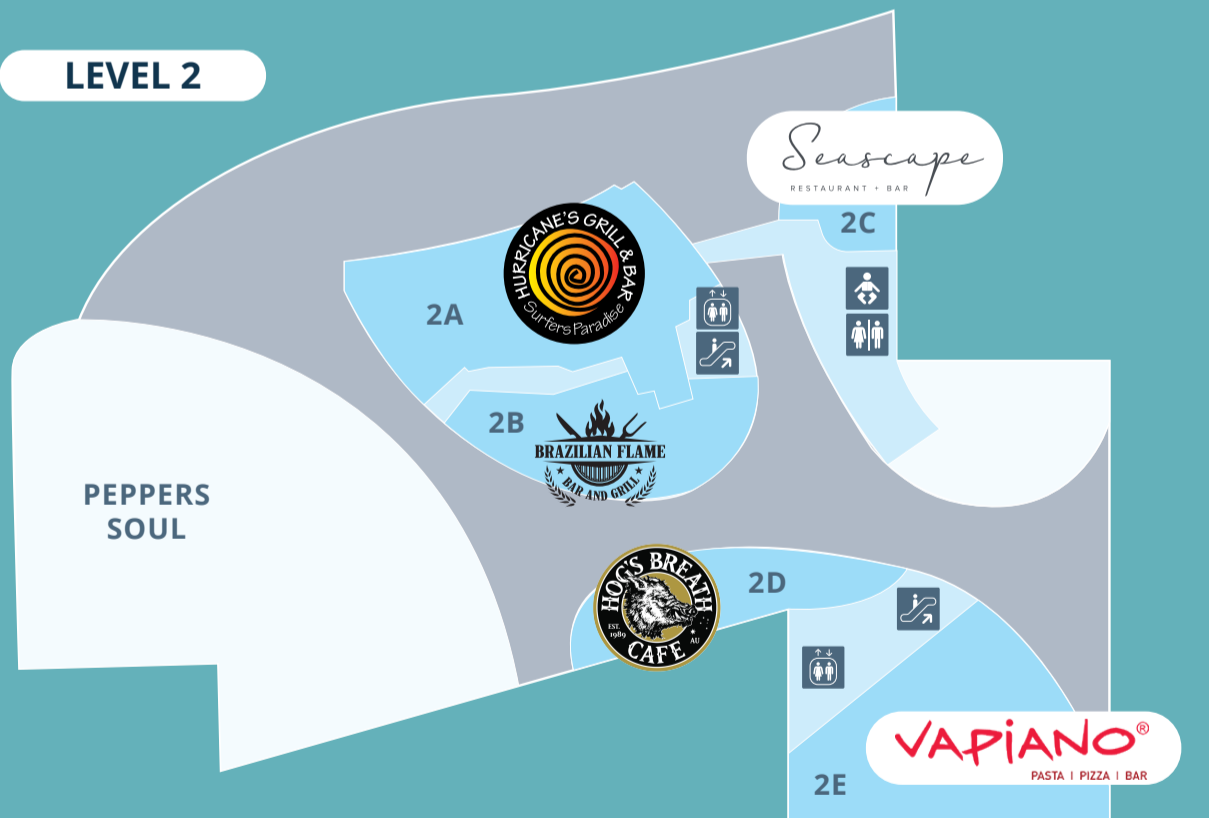

Centre Directory

LEVEL 1

- 1A Alma
- 1B Surfers Paradise Beach Bar
- 1C Surfers Paradise Beach Café
- 1D Elston Restaurant & Bar
- 1E Greek on Soul
- 1F Yo-Chi
- 1G Surfers Paradise Luggage Lockers
- 1H Wok Asian Fusion Cuisine
- 1I KFC
- 1J ESPL Coffee
- 1K Subway
- 1L Surfers Paradise Mini Mart
- 1M For Lease Ph: 0458 651 219
- 1N Footlocker
- 1O Build-A-Bear Workshop
- 1P Accor Realty
- 1Q Pancakes on The Rocks
- 1R Safari Rides
- 1S AU by ASF Properties
- 1T Quiksilver / Roxy
- 1U Fishbowl
- 1V Ripley's Believe It or Not
- 1W Minus 18 Ice Cream & Gelato

LEVEL 1

LEVEL 2

LEVEL 2

- 2A Hurricane's Bar & Grill
- 2B Brazilian Flame
- 2C Seascope Restaurant
- 2D Hog's Breath Café
- 2E Vapiano

- DINING
- FASHION
- ENTERTAINMENT
- SERVICES

Centre Directory

LEVEL 1

- 1A Alma
- 1B Surfers Paradise Beach Bar
- 1C Surfers Paradise Beach Café
- 1D Elston Restaurant & Bar
- 1E Greek on Soul
- 1F Yo-Chi
- 1G Surfers Paradise Luggage Lockers
- 1H Wok Asian Fusion Cuisine
- 1I KFC
- 1J ESPL Coffee
- 1K Subway
- 1L Surfers Paradise Mini Mart
- 1M For Lease Ph: 0458 651 219
- 1N Footlocker
- 1O Build-A-Bear Workshop
- 1P Accor Realty
- 1Q Pancakes on The Rocks
- 1R Safari Rides
- 1S AU by ASF Properties
- 1T Quiksilver / Roxy
- 1U Fishbowl
- 1V Ripley's Believe It or Not
- 1W Minus 18 Ice Cream & Gelato

LEVEL 2

LEVEL 2

- 2A Hurricane's Bar & Grill
- 2B Brazilian Flame
- 2C Seascope Restaurant
- 2D Hog's Breath Café
- 2E Vapiano

- DINING
- FASHION
- ENTERTAINMENT
- SERVICES