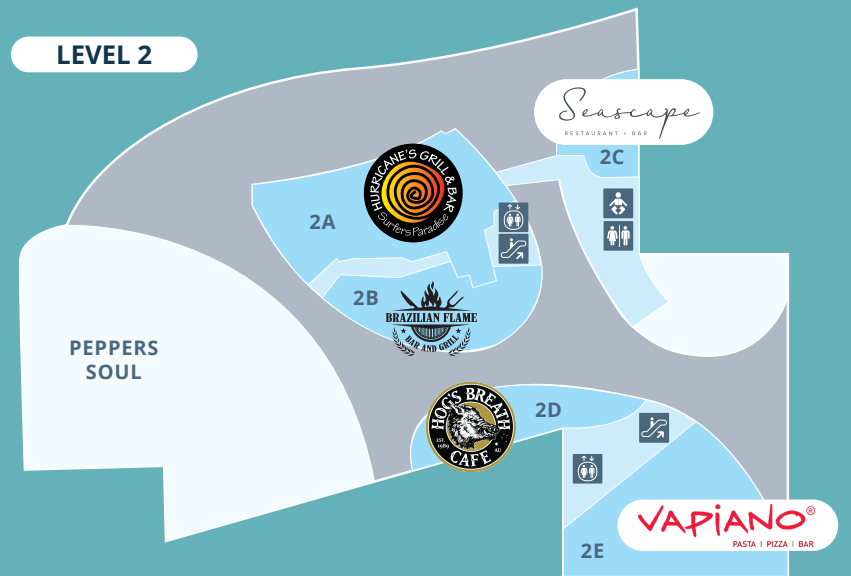

Centre Directory

LEVEL 1

- 1A Alma
- 1B Surfers Paradise Beach Bar
- 1C Surfers Paradise Beach Café
- 1D Elston Restaurant & Bar
- 1E Greek on Soul
- 1F Yo-Chi
- 1G Surfers Paradise Luggage Lockers
- 1H Wok Asian Fusion Cuisine
- 1I KFC
- 1J ESPL Coffee
- 1K Subway
- 1L Surfers Paradise Mini Mart
- 1M For Lease Ph: 0458 651 219
- 1N Footlocker
- 1O Build-A-Bear Workshop
- 1P Accor Realty
- 1Q Pancakes on The Rocks
- 1R Safari Rides
- 1S AU by ASF Properties
- 1T Quiksilver / Roxy
- 1U Fishbowl
- 1V Ripley's Believe It or Not
- 1W Minus 18 Ice Cream & Gelato

LEVEL 1

LEVEL 2

LEVEL 2

- 2A Hurricane's Bar & Grill
- 2B Brazilian Flame
- 2C Seascope Restaurant
- 2D Hog's Breath Café
- 2E Vapiano

- DINING
- FASHION
- ENTERTAINMENT
- SERVICES

Centre Directory

LEVEL 1

- 1A Alma
- 1B Surfers Paradise Beach Bar
- 1C Surfers Paradise Beach Café
- 1D Elston Restaurant & Bar
- 1E Greek on Soul
- 1F Yo-Chi
- 1G Surfers Paradise Luggage Lockers
- 1H Wok Asian Fusion Cuisine
- 1I KFC
- 1J ESPL Coffee
- 1K Subway
- 1L Surfers Paradise Mini Mart
- 1M For Lease Ph: 0458 651 219
- 1N Footlocker
- 1O Build-A-Bear Workshop
- 1P Accor Realty
- 1Q Pancakes on The Rocks
- 1R Safari Rides
- 1S AU by ASF Properties
- 1T Quiksilver / Roxy
- 1U Fishbowl
- 1V Ripley's Believe It or Not
- 1W Minus 18 Ice Cream & Gelato

LEVEL 2

LEVEL 2

- 2A Hurricane's Bar & Grill
- 2B Brazilian Flame
- 2C Seascope Restaurant
- 2D Hog's Breath Café
- 2E Vapiano

- DINING
- FASHION
- ENTERTAINMENT
- SERVICES