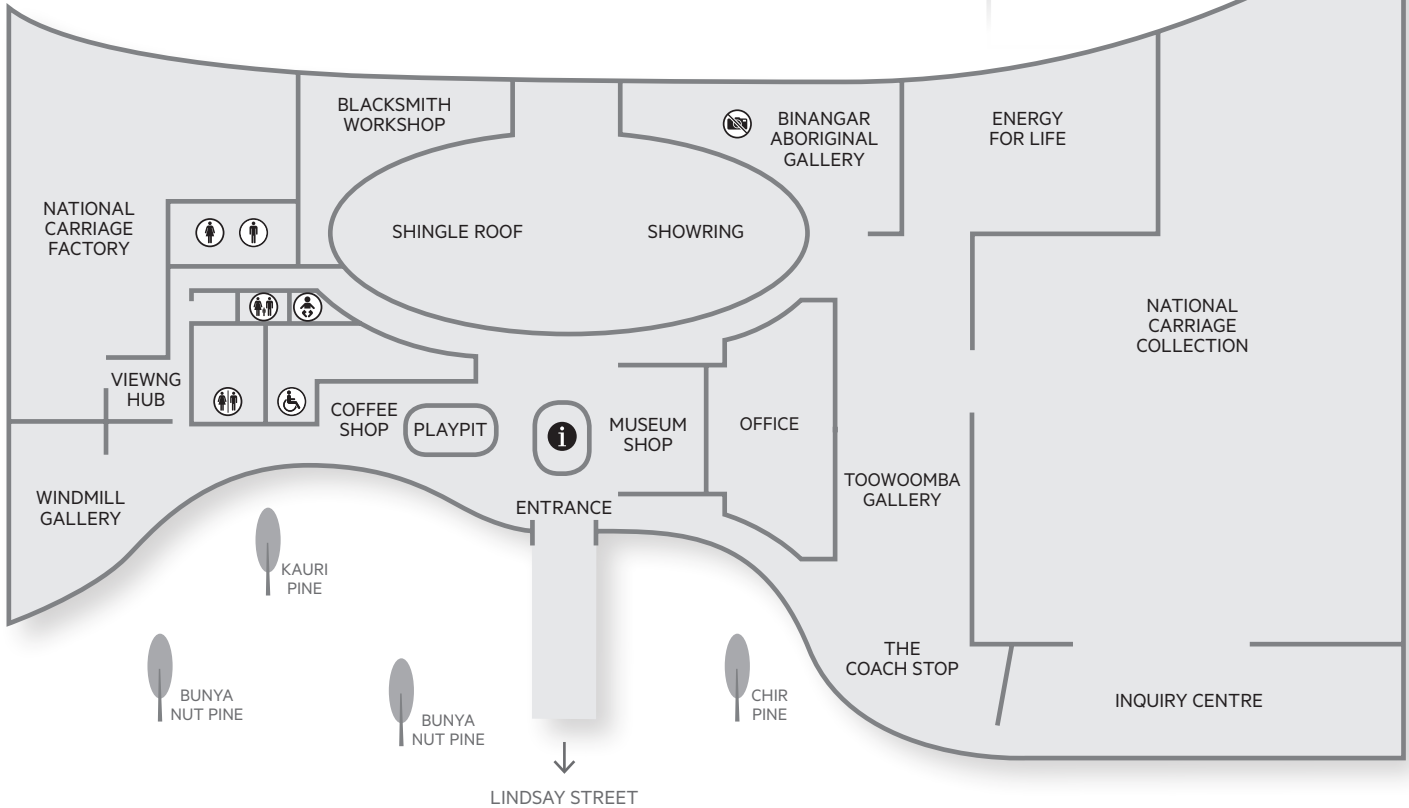

**COBB+CO
MUSEUM**

DAILY ACTIVITIES

Museum tour: 10.30am + 2.30pm

Have a go! session: 11.30am

MAKE THE MOST OF YOUR VISIT

- Visiting from outside of the Toowoomba region?
Upgrade your entry ticket and become an Annual Pass holder today. Ask at the front desk for more information.
- Recharge at Cobb's Coffee Shop.
- Make the Gift Shop your last stop before you depart.

CONNECT WITH US

cobbandco.qm.qld.gov.au

#cobbandcomuseum

27 Lindsay Street, Toowoomba

10am–4pm daily

Closed Good Friday, Anzac Day and Christmas Day