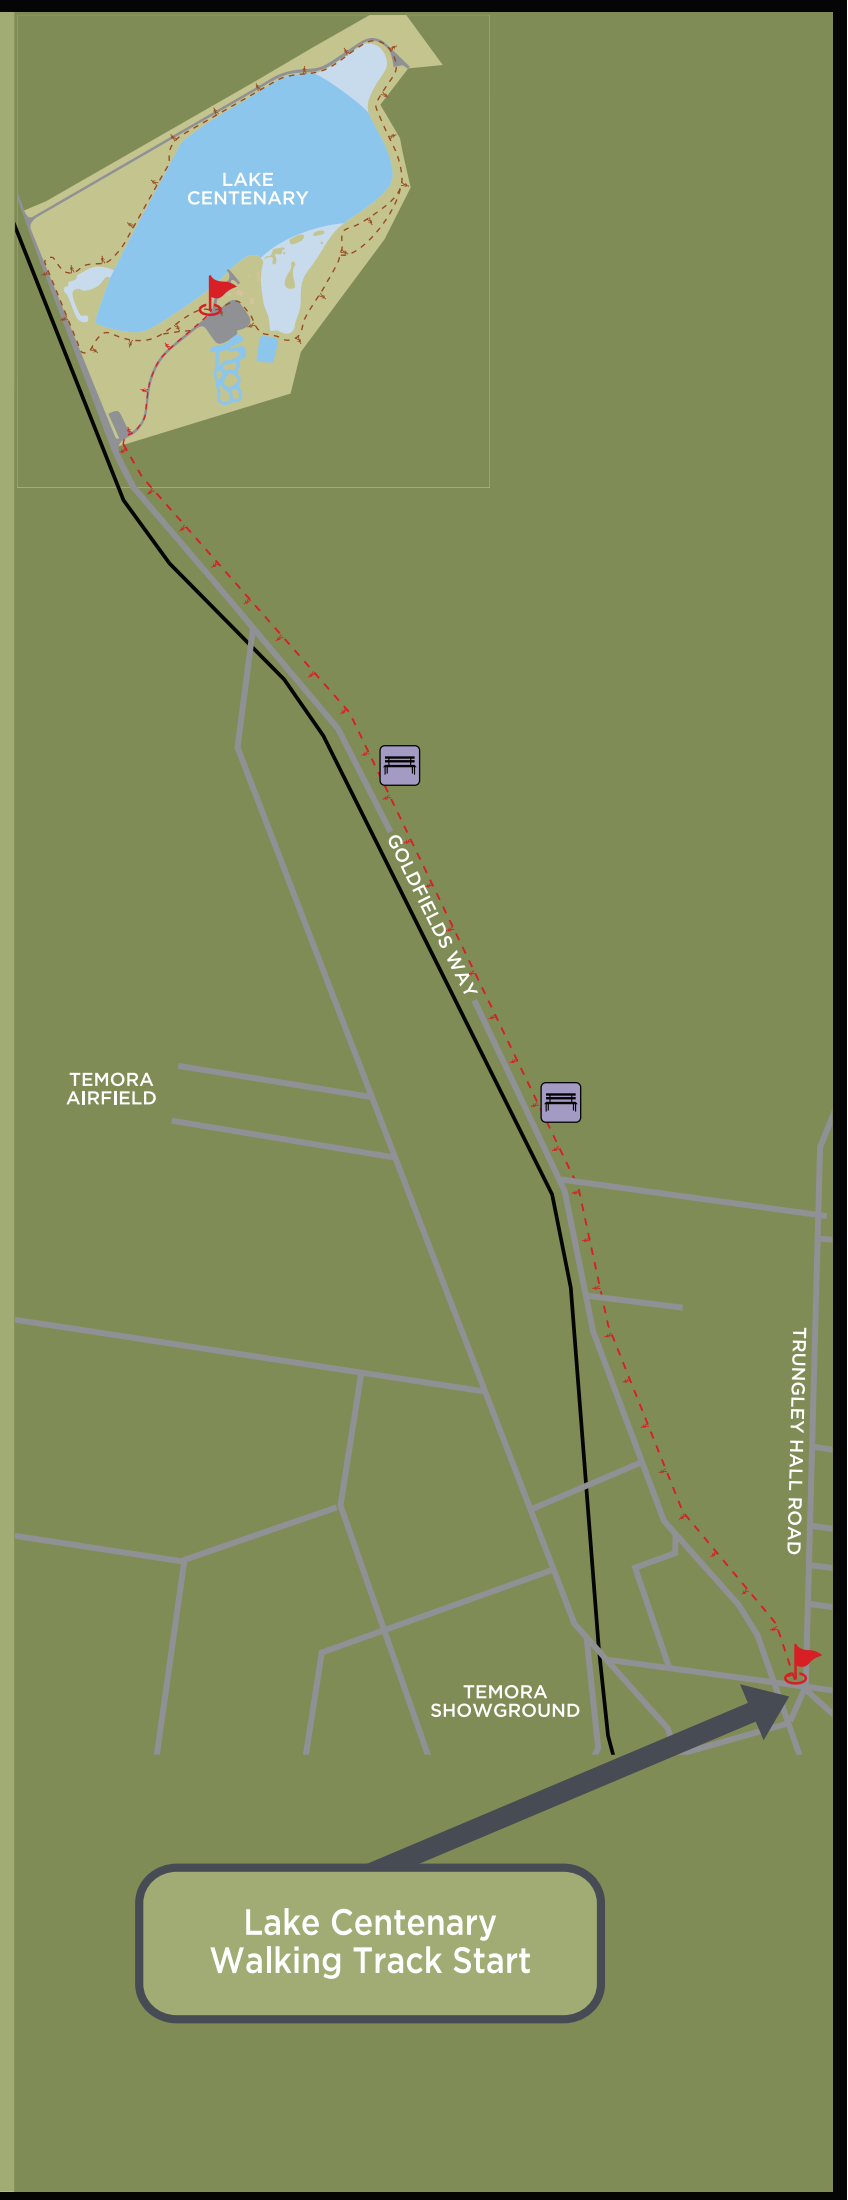

-  No Glass
-  No Camping
-  No Fires
-  No Vehicles
(to go off formed roads)
-  No Motorcycles
(to go off formed roads)
-  No Horses
(to go off formed roads)

-  Dogs Permitted
(on leash & on walking track only)
-  No Rubbish

-  Parking
-  Toilets
-  No Swimming
-  Swimming Area
-  Boom Gate
-  Boat Ramp
-  Powered Craft
-  Walking Track
-  Outdoor Gym
-  Playground
-  BBQ
-  Picnic Table
-  Bench Seat

Lake Centenary Walking Track Start