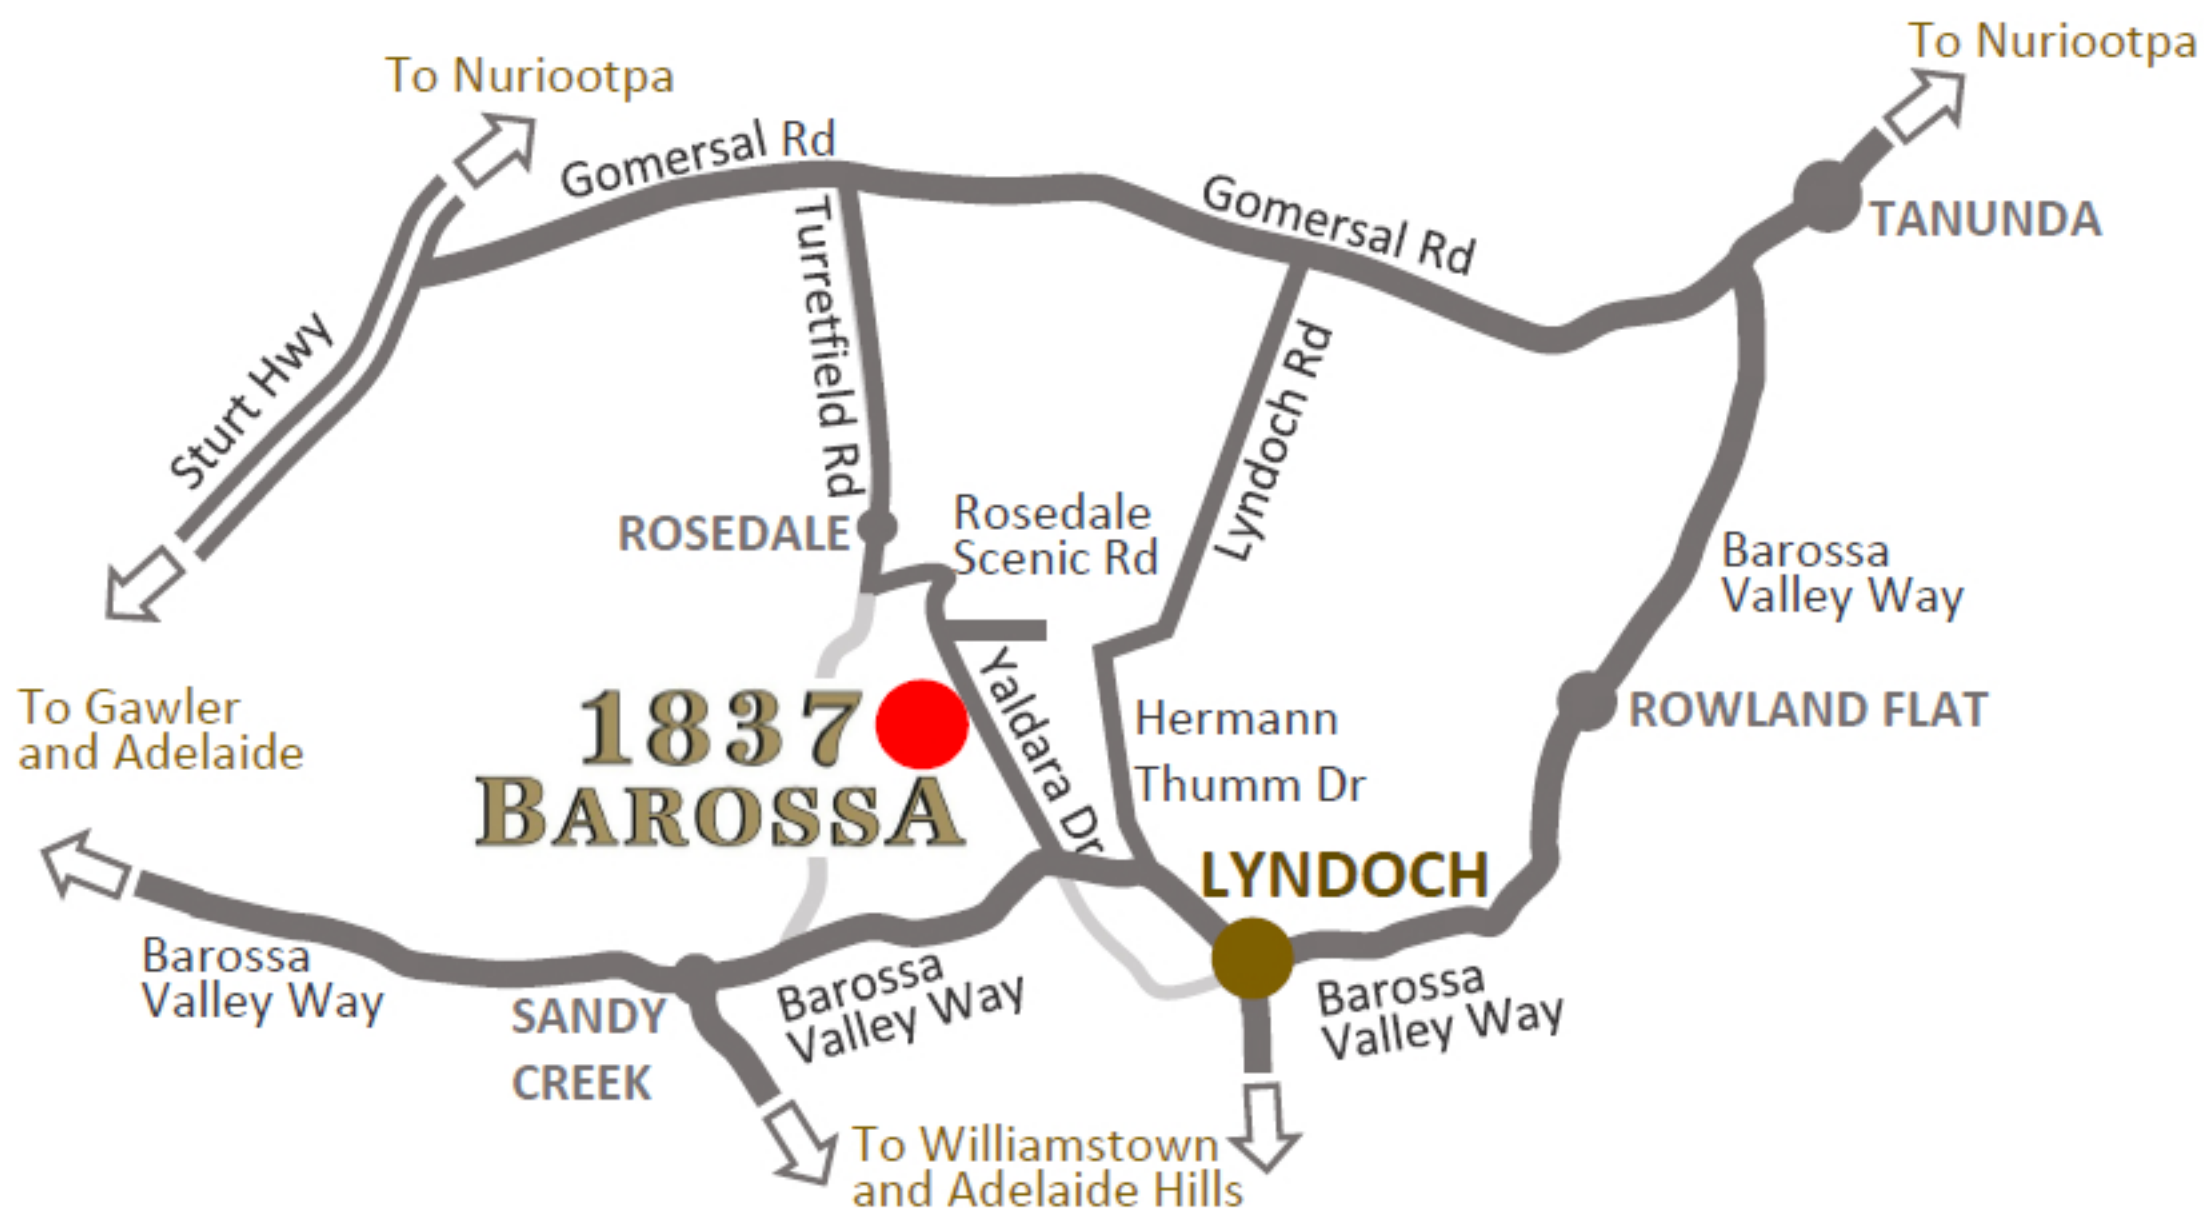

WE ARE LOCATED NEAR LYNDOCH IN THE HEART OF THE SOUTHERN BAROSSA

Only 50 minutes from Adelaide CBD

Visit 119 Yaldara Drive, Lyndoch SA 5351, Australia

Phone +61 (0)8 7550 1705

Web www.1837barossa.com.au

Email info@1837barossa.com.au

@1837barossa

#1837barossa