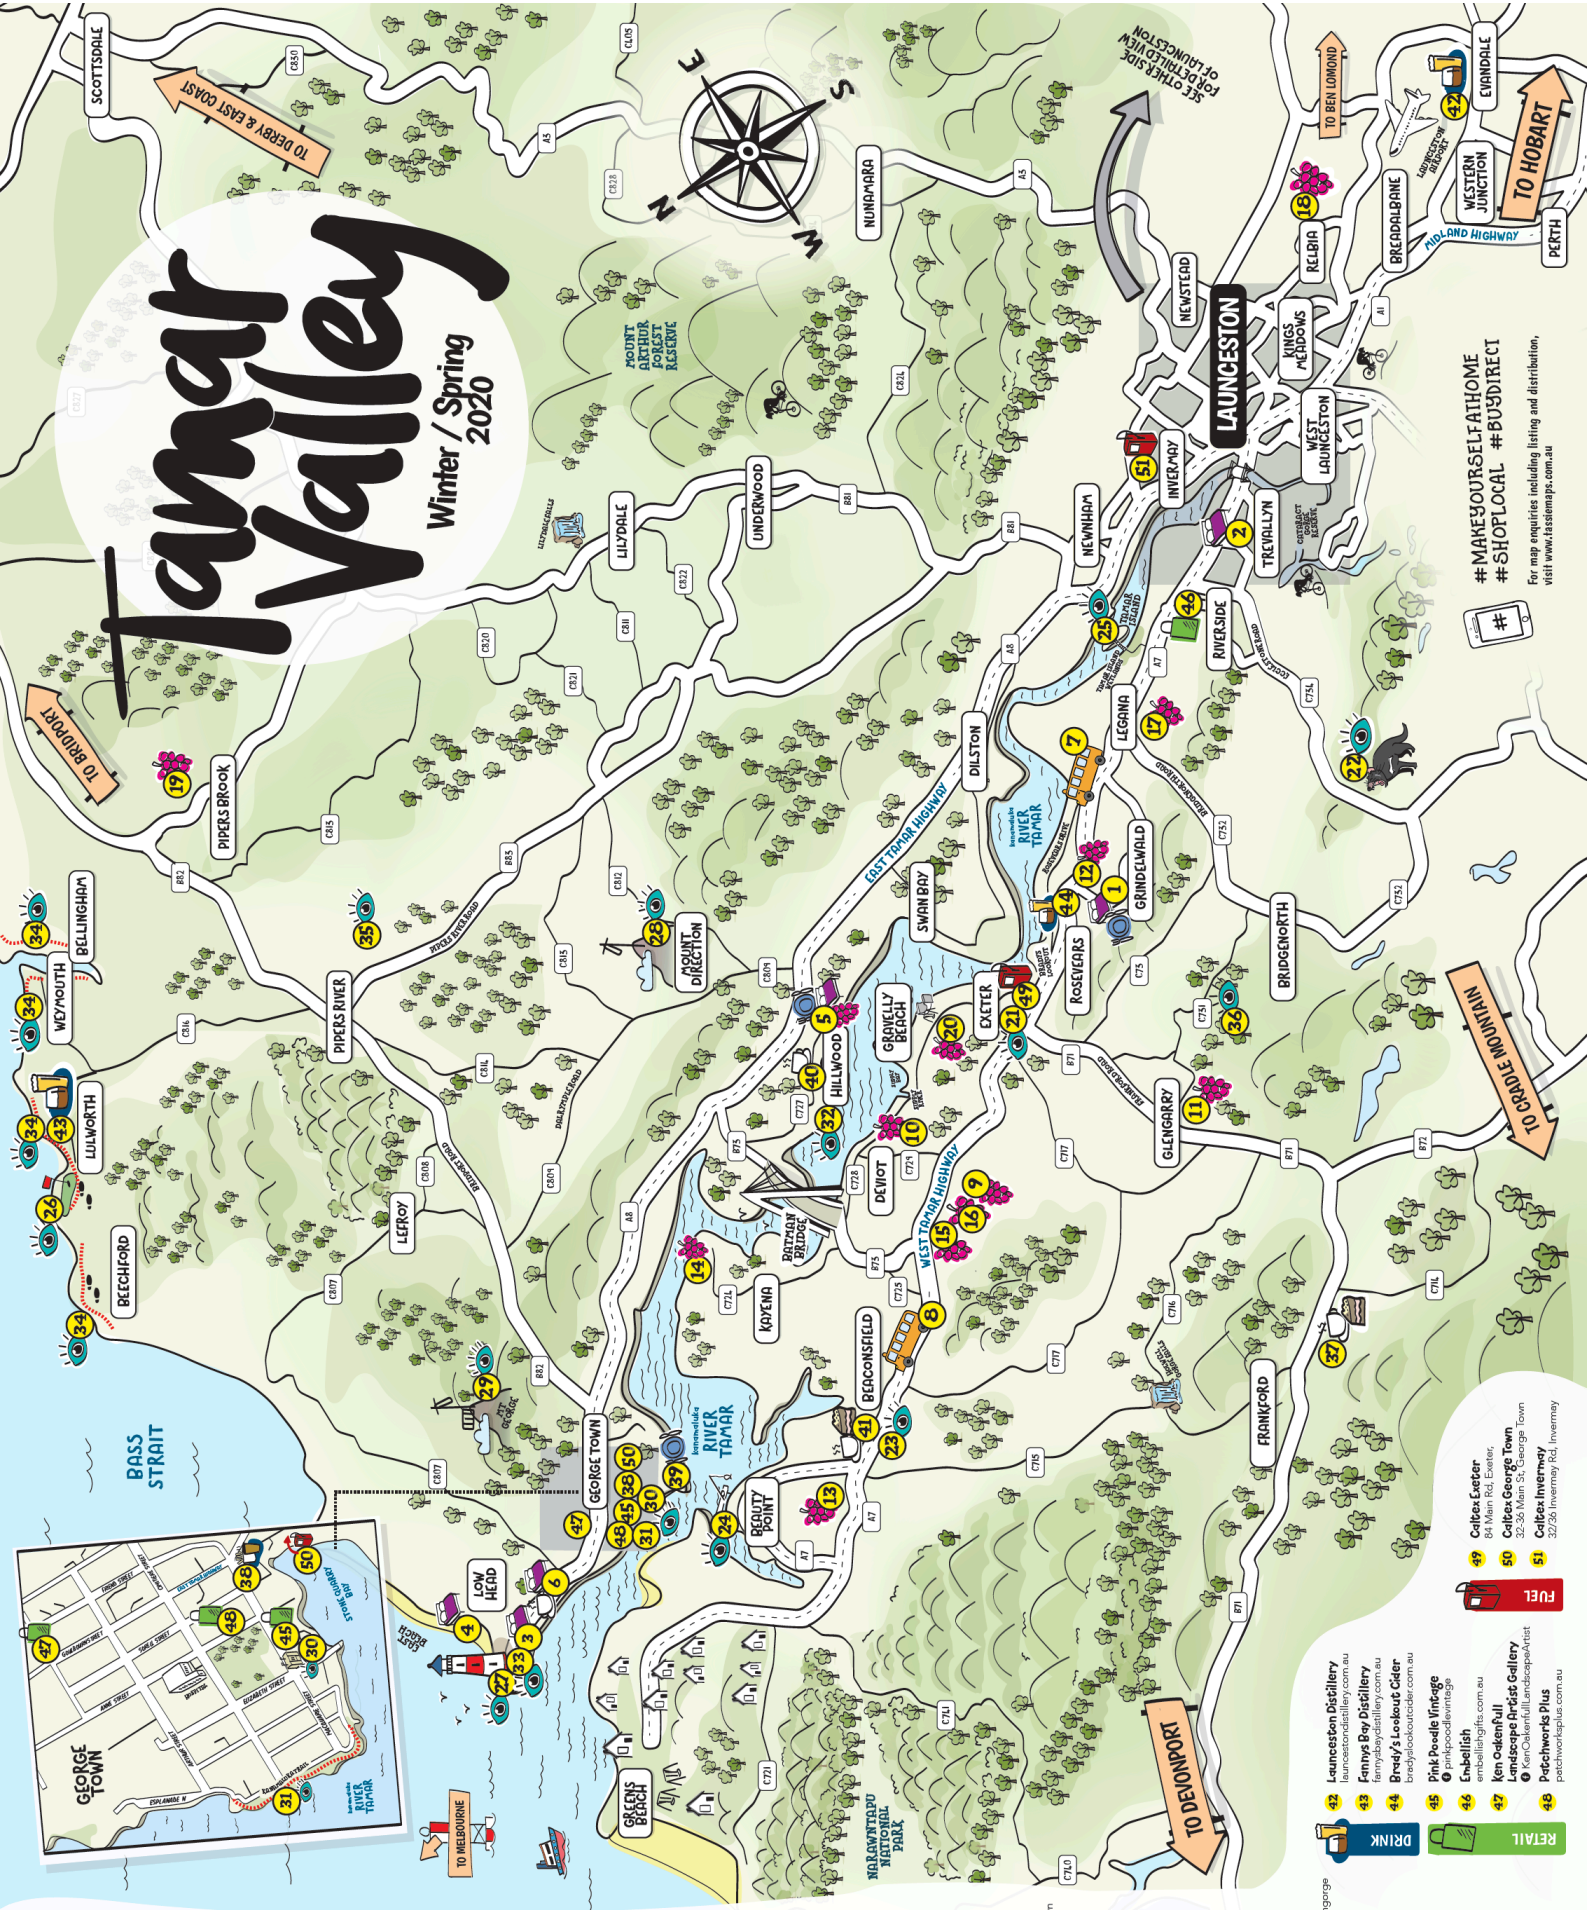

Tamar Valley

Winter / Spring 2020

1. **ACCOMMODATION**
1. 1 Tamar Valley Resorts Grindelwald tamarvalleyresorts.com.au
  2. 2 Trevellyn House B&B trevellynhouse.com.au
  3. 3 Low Head Pilot Station lowheadpilotstation.com.au
  4. 4 Accommodation lowheadpilotstation.com.au
  5. 5 East Beach Tourist Park eastbeachtouristpark.com.au
  6. 6 Hinton Bay Retreat hintonbayretreat.com.au
  7. 7 Low Head Tourist Park lowheadtouristpark.com.au
  8. 8 Tamar Valley Food & Wine Tours tamarvalleyfoodandwintours.com.au
  9. 9 Tamar Valley Wine Tours tamarvalleywinetours.com.au
  10. 10 Winter Brook Vineyard winterbrookvineyard.com.au
  11. 11 Mornings Vineyard morningsvineyard.com.au
  12. 12 Grey Smas Vineyard greyands.com.au
  13. 13 Tamar Ridge Cellar Door tamaridge.com.au
  14. 14 Cabbage Tree Hill Wines cabbagetreehillwines.com.au
  15. 15 Holm Oak Vineyard holmokvineyard.com.au
  16. 16 Moore's Hill Vineyard moorehill.com.au
  17. 17 Swinging Gate Vineyard swinginggatewines.com.au
  18. 18 Velo Wines velowines.com.au
  19. 19 Joseph Chorney Wines josephchorney.com.au
  20. 20 Janes Tasmania janes.com.au
  21. 21 Stonery Rise Vineyard stoneryrise.com.au
  22. 22 Hinton Bay Vineyard hintonbayvineyard.com.au
  23. 23 Honey Tasmania honeytasmania.com.au
  24. 24 Tasmanian Zoo tasmanianzoo.com.au
  25. 25 Beaconfields Wine & Heritage Centre beaconfieldswine.com.au
  26. 26 Seaton's World seatonsworld.com.au
  27. 27 Tamar Island Wetlands Centre tamarislandwetlandscentre.com.au
  28. 28 Tom O'Shaneen Golf & Community Club tomoshaneengolfclub.com.au
  29. 29 Low Head Lighthouse & Foghorn georgetowntas.gov.au
  30. 30 Mt Direction Semaphore georgetowntas.gov.au
  31. 31 Mt George Lookout & Semaphore georgetowntas.gov.au
  32. 32 Bass & Finners Museum bassandfinnersmuseum.com.au
  33. 33 Kenneluck Trail georgetowntas.gov.au
  34. 34 Egg Island Point georgetowntas.gov.au
  35. 35 Low Head Pilot Station & Museum lowheadpilotstation.com.au
  36. 36 Beach walks georgetowntas.gov.au
  37. 37 Reg'Ycas Interpretation Board Walk northtasmantia.com.au
  38. 38 Pipers River pipers-river-board-walk.com.au
  39. 39 Nockley Gorge discovertasmania.com.au
  40. 40 Blueberry Barn, Cafe & Post Office blueberrybarn.com.au
  41. 41 Dino's Takeaway & Milkbar dinostakeaway.com.au
  42. 42 The Crazy Duck at York Cove yorkcove.com.au
  43. 43 Coswain's Cottage Cafe lowheadpilotstation.com.au
  44. 44 Amenities on the Tamar amenitiesonthetamar.com.au
  45. 45 Moon Lily Kitchen & Cafes moonlilykitchenandcafes.com.au
  46. 46 Hinton Bay Cooking School hintonbaykitchen.com.au
3. **WINE**
4. **TOUR**
5. **DRINK**
6. **RETAIL**
7. **FUEL**
8. **ATTRACTION**
9. **F00D**

MAKEYOURSELFATHOME
SHOPLOCAL # BUSIDIRECT

For map enquiries including listing and distribution, visit www.tasmap.com.au