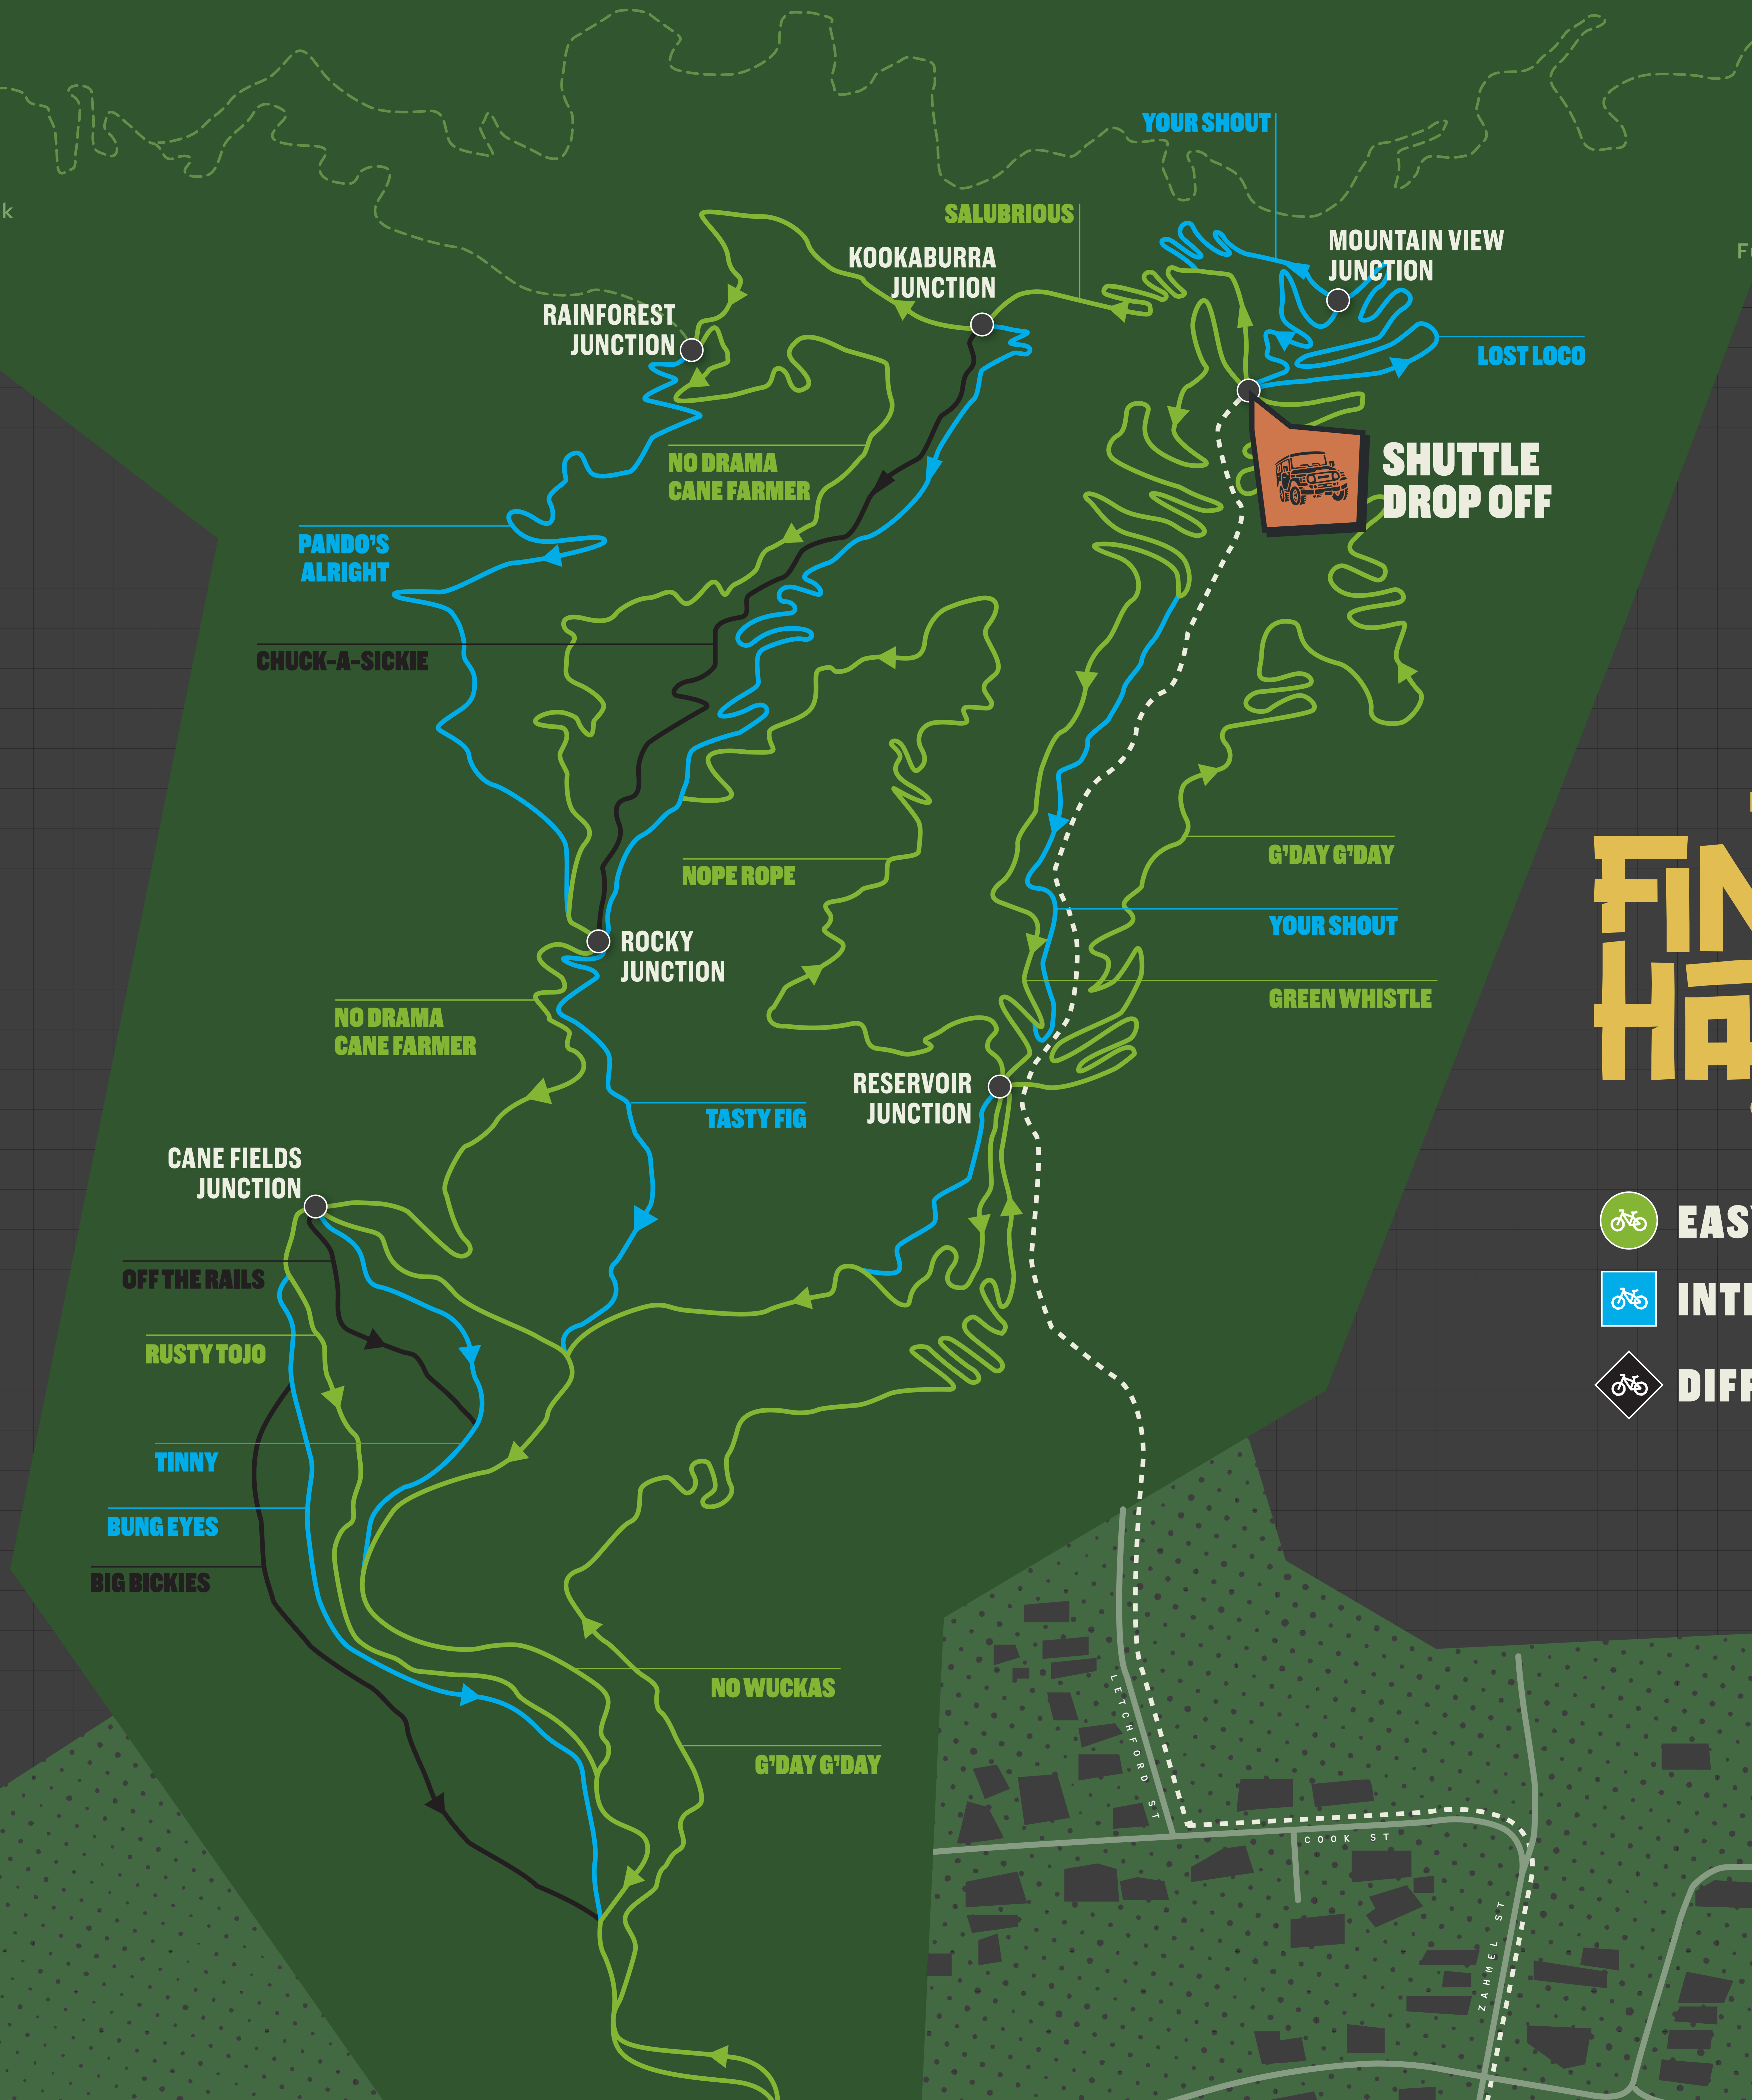

MT PINNACLE STAGE 2 TRAILS

Future Trail Network

BROKEN RIVER & EUNGELLA STAGE 2 TRAILS

Future Trail Network

MTB

FINCH HATTON

QLD

-  **EASY**
-  **INTERMEDIATE**
-  **DIFFICULT**

North

← To Mackay

ANZAC PARADE

**SHUTTLE
PICK UP**

YOU ARE HERE

HERITAGE
RAILWAY STATION

**FINCH HATTON
TOWN CENTRE**

SHOWGROUNDS

To Eungella →