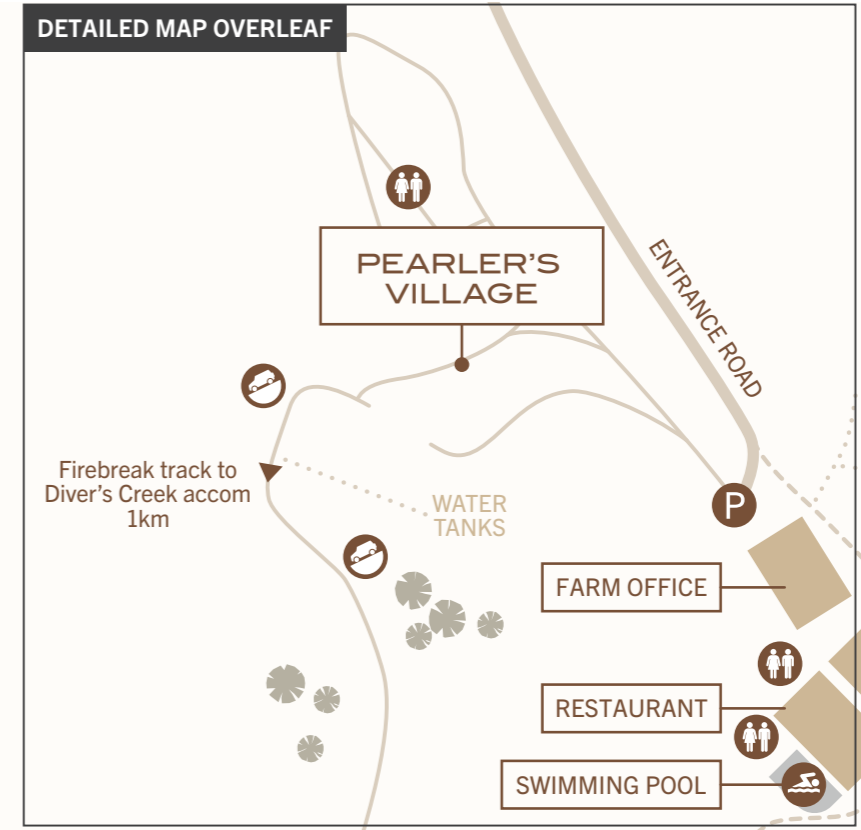

CYGNET BAY

PEARL FARM

LEGEND

- Vehicle track
- One way track
- Walking track
- Staff only track
- Parking
- Steep road
- Toilets

EMERGENCY CONTACTS:

Reception/Restaurant: 9192 4283
 After hours (24hrs): 9192 4973
 One Arm Point Health Clinic: 9192 4929
 Royal Flying Doctor Service: 1800 625 800
 Police (Lombadina): 9192 4590

PEARLER'S VILLAGE

LEGEND

- Vehicle track
- ➔ One way track
- - - Walking track
- ⋯ Staff only track
- 🗑 Bins
- 🍖 Barbecue
- 🧺 Laundry
- P Parking
- ♿ Disabled Parking
- ⚠ Steep road
- 🚻 Toilets
- ♿ Disabled Toilets

DIVER'S CREEK

CYGNET BAY
PEARL FARM