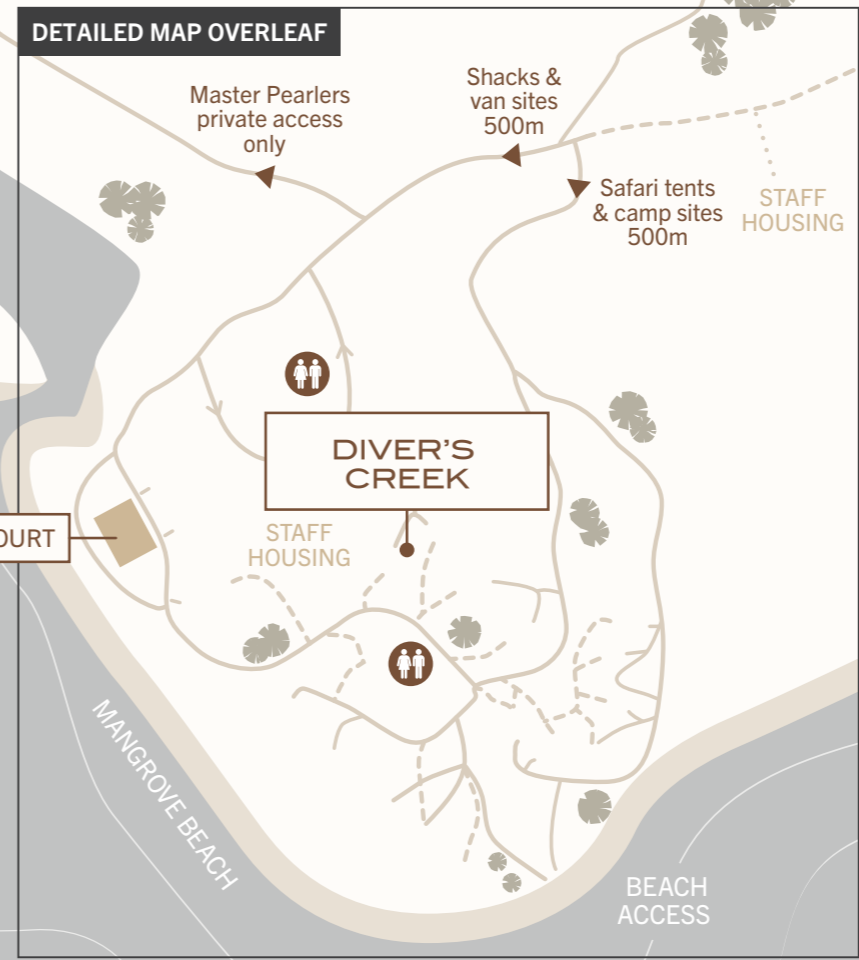

CYGNET BAY

PEARL FARM

LEGEND

- Vehicle track
- One way track
- Walking track
- Staff only track
- Parking
- Steep road
- Toilets

EMERGENCY CONTACTS:

Reception/Restaurant: 9192 4283
 After hours (24hrs): 9192 4973
 One Arm Point Health Clinic: 9192 4929
 Royal Flying Doctor Service: 1800 625 800
 Police (Lombadina): 9192 4590

PEARLER'S VILLAGE

LEGEND

- Vehicle track
- ➔ One way track
- - - Walking track
- ⋯ Staff only track
- 🗑 Bins
- 🍖 Barbecue
- 🧺 Laundry
- P Parking
- ♿ Disabled Parking
- ⚠ Steep road
- 🚻 Toilets
- ♿ Disabled Toilets

DIVER'S CREEK

CYGNET BAY
PEARL FARM