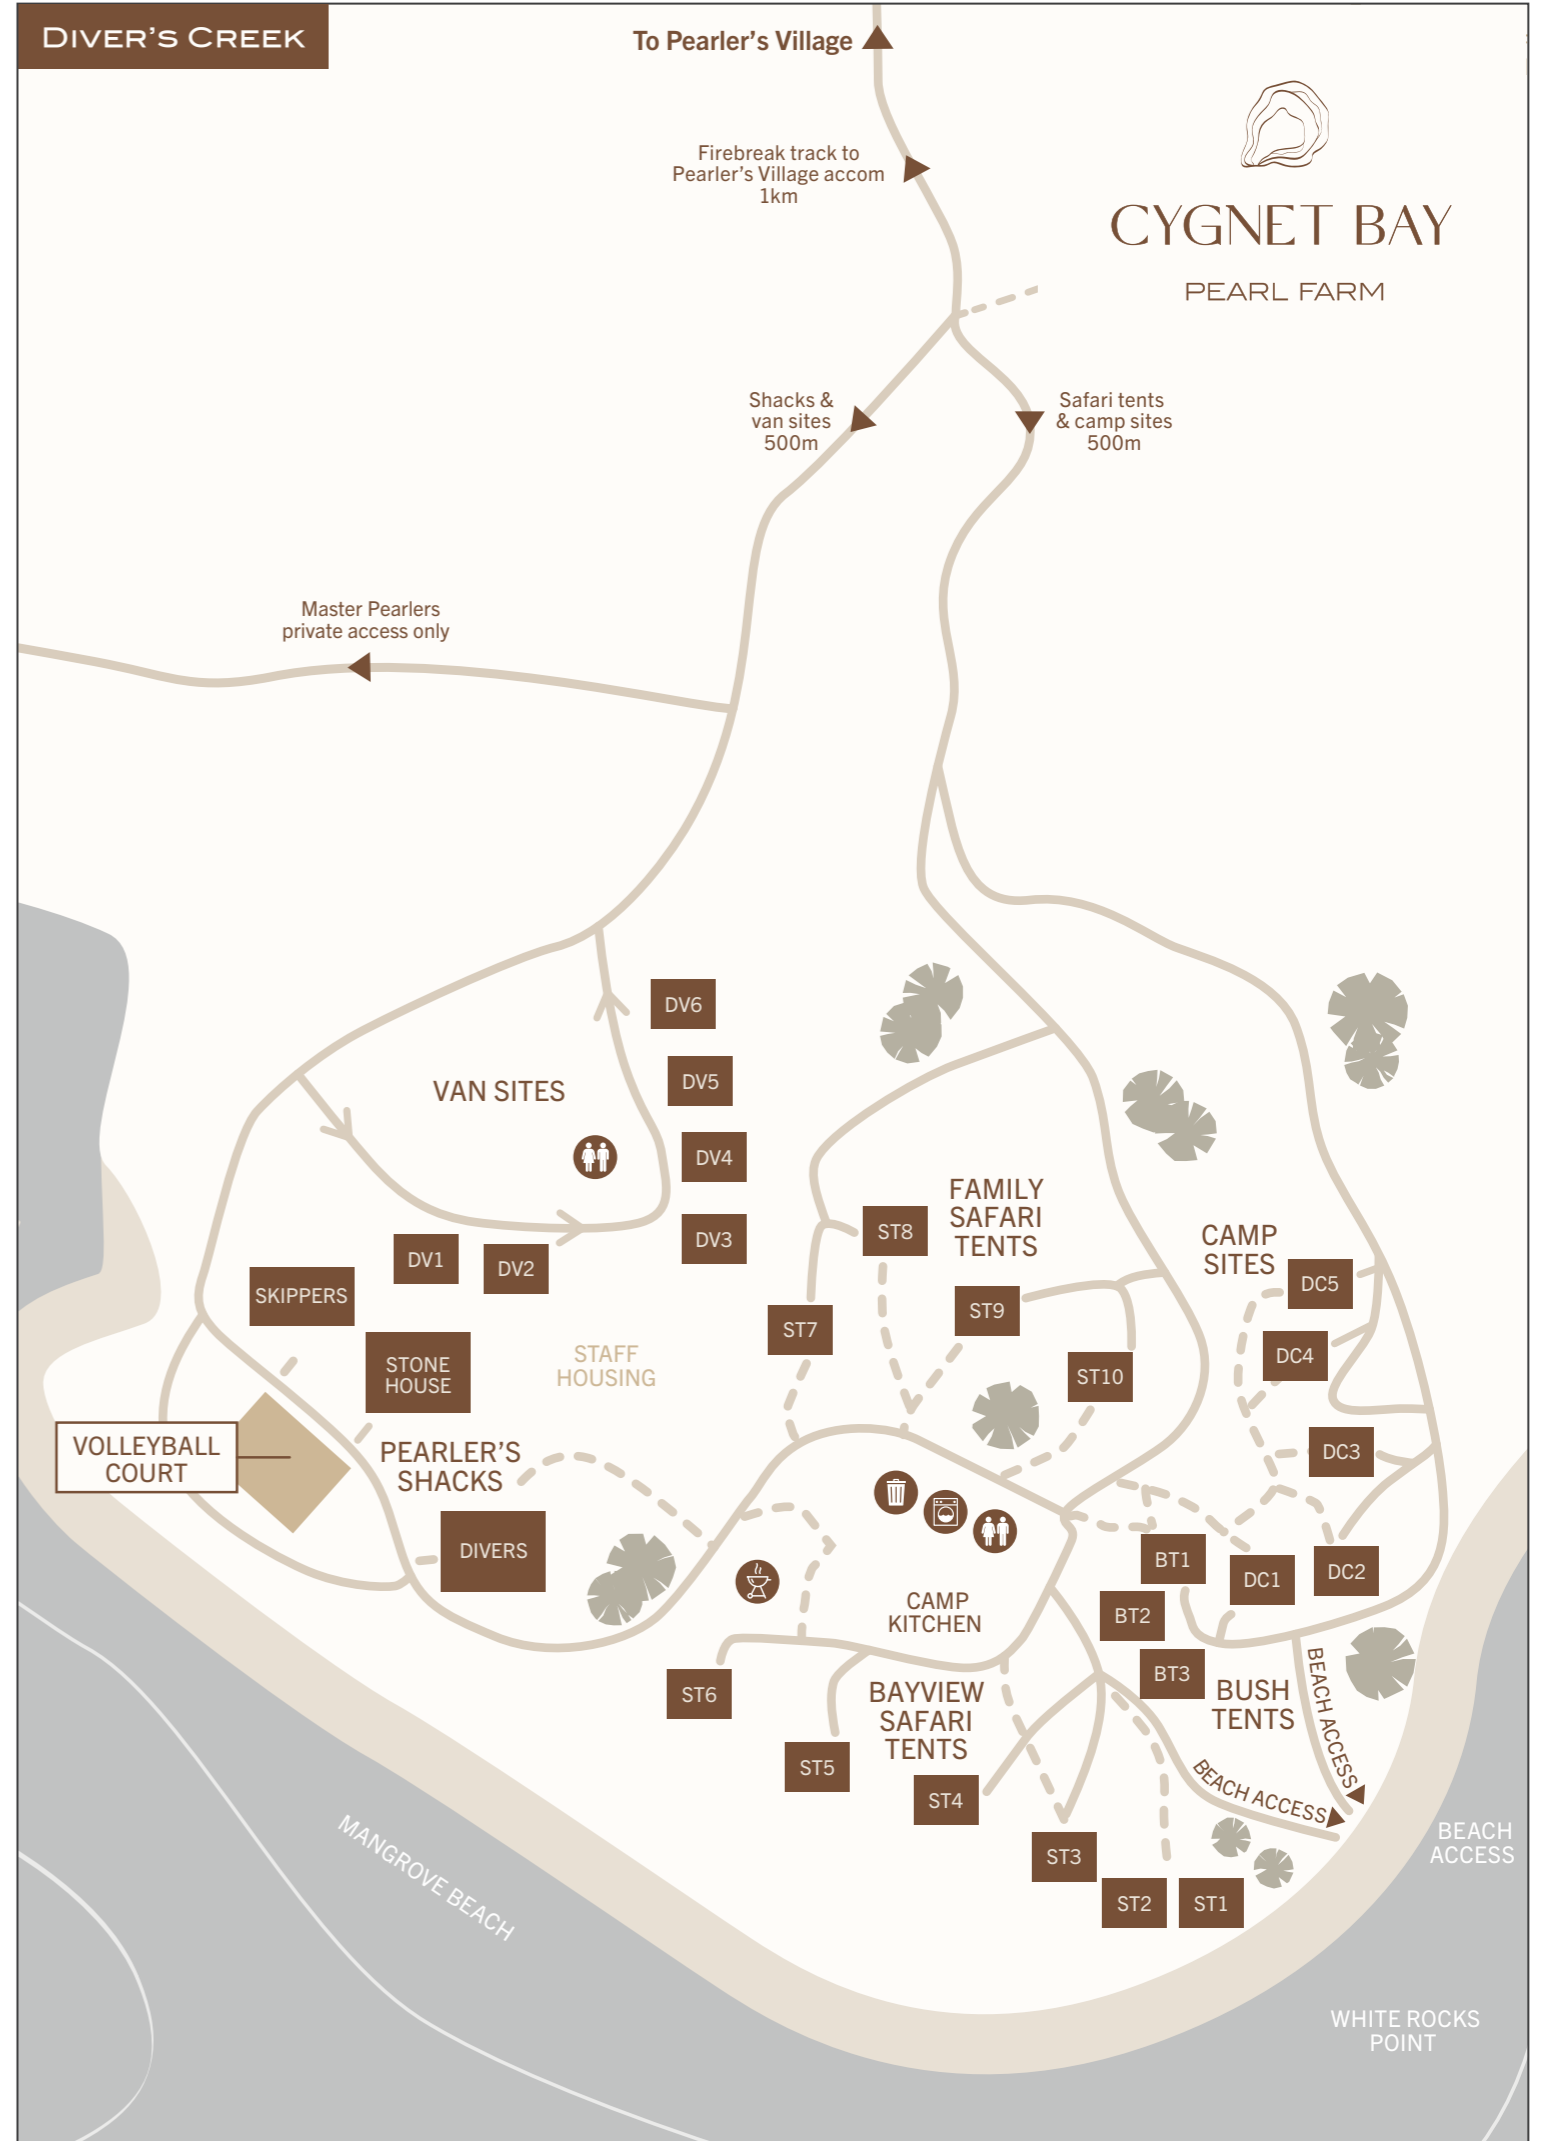

CYGNET BAY

PEARL FARM

LEGEND

- Vehicle track
- One way track
- Walking track
- Staff only track
- Parking
- Steep road
- Toilets

EMERGENCY CONTACTS:

Reception/Restaurant: 9192 4283
 After hours (24hrs): 9192 4973
 One Arm Point Health Clinic: 9192 4929
 Royal Flying Doctor Service: 1800 625 800
 Police (Lombadina): 9192 4590

PEARLER'S VILLAGE

LEGEND

- Vehicle track
- ➔ One way track
- - - Walking track
- ⋯ Staff only track
- 🗑 Bins
- 🍖 Barbecue
- 🧺 Laundry
- P Parking
- ♿ Disabled Parking
- ⚠ Steep road
- 🚻 Toilets
- ♿ Disabled Toilets

DIVER'S CREEK

CYGNET BAY
PEARL FARM