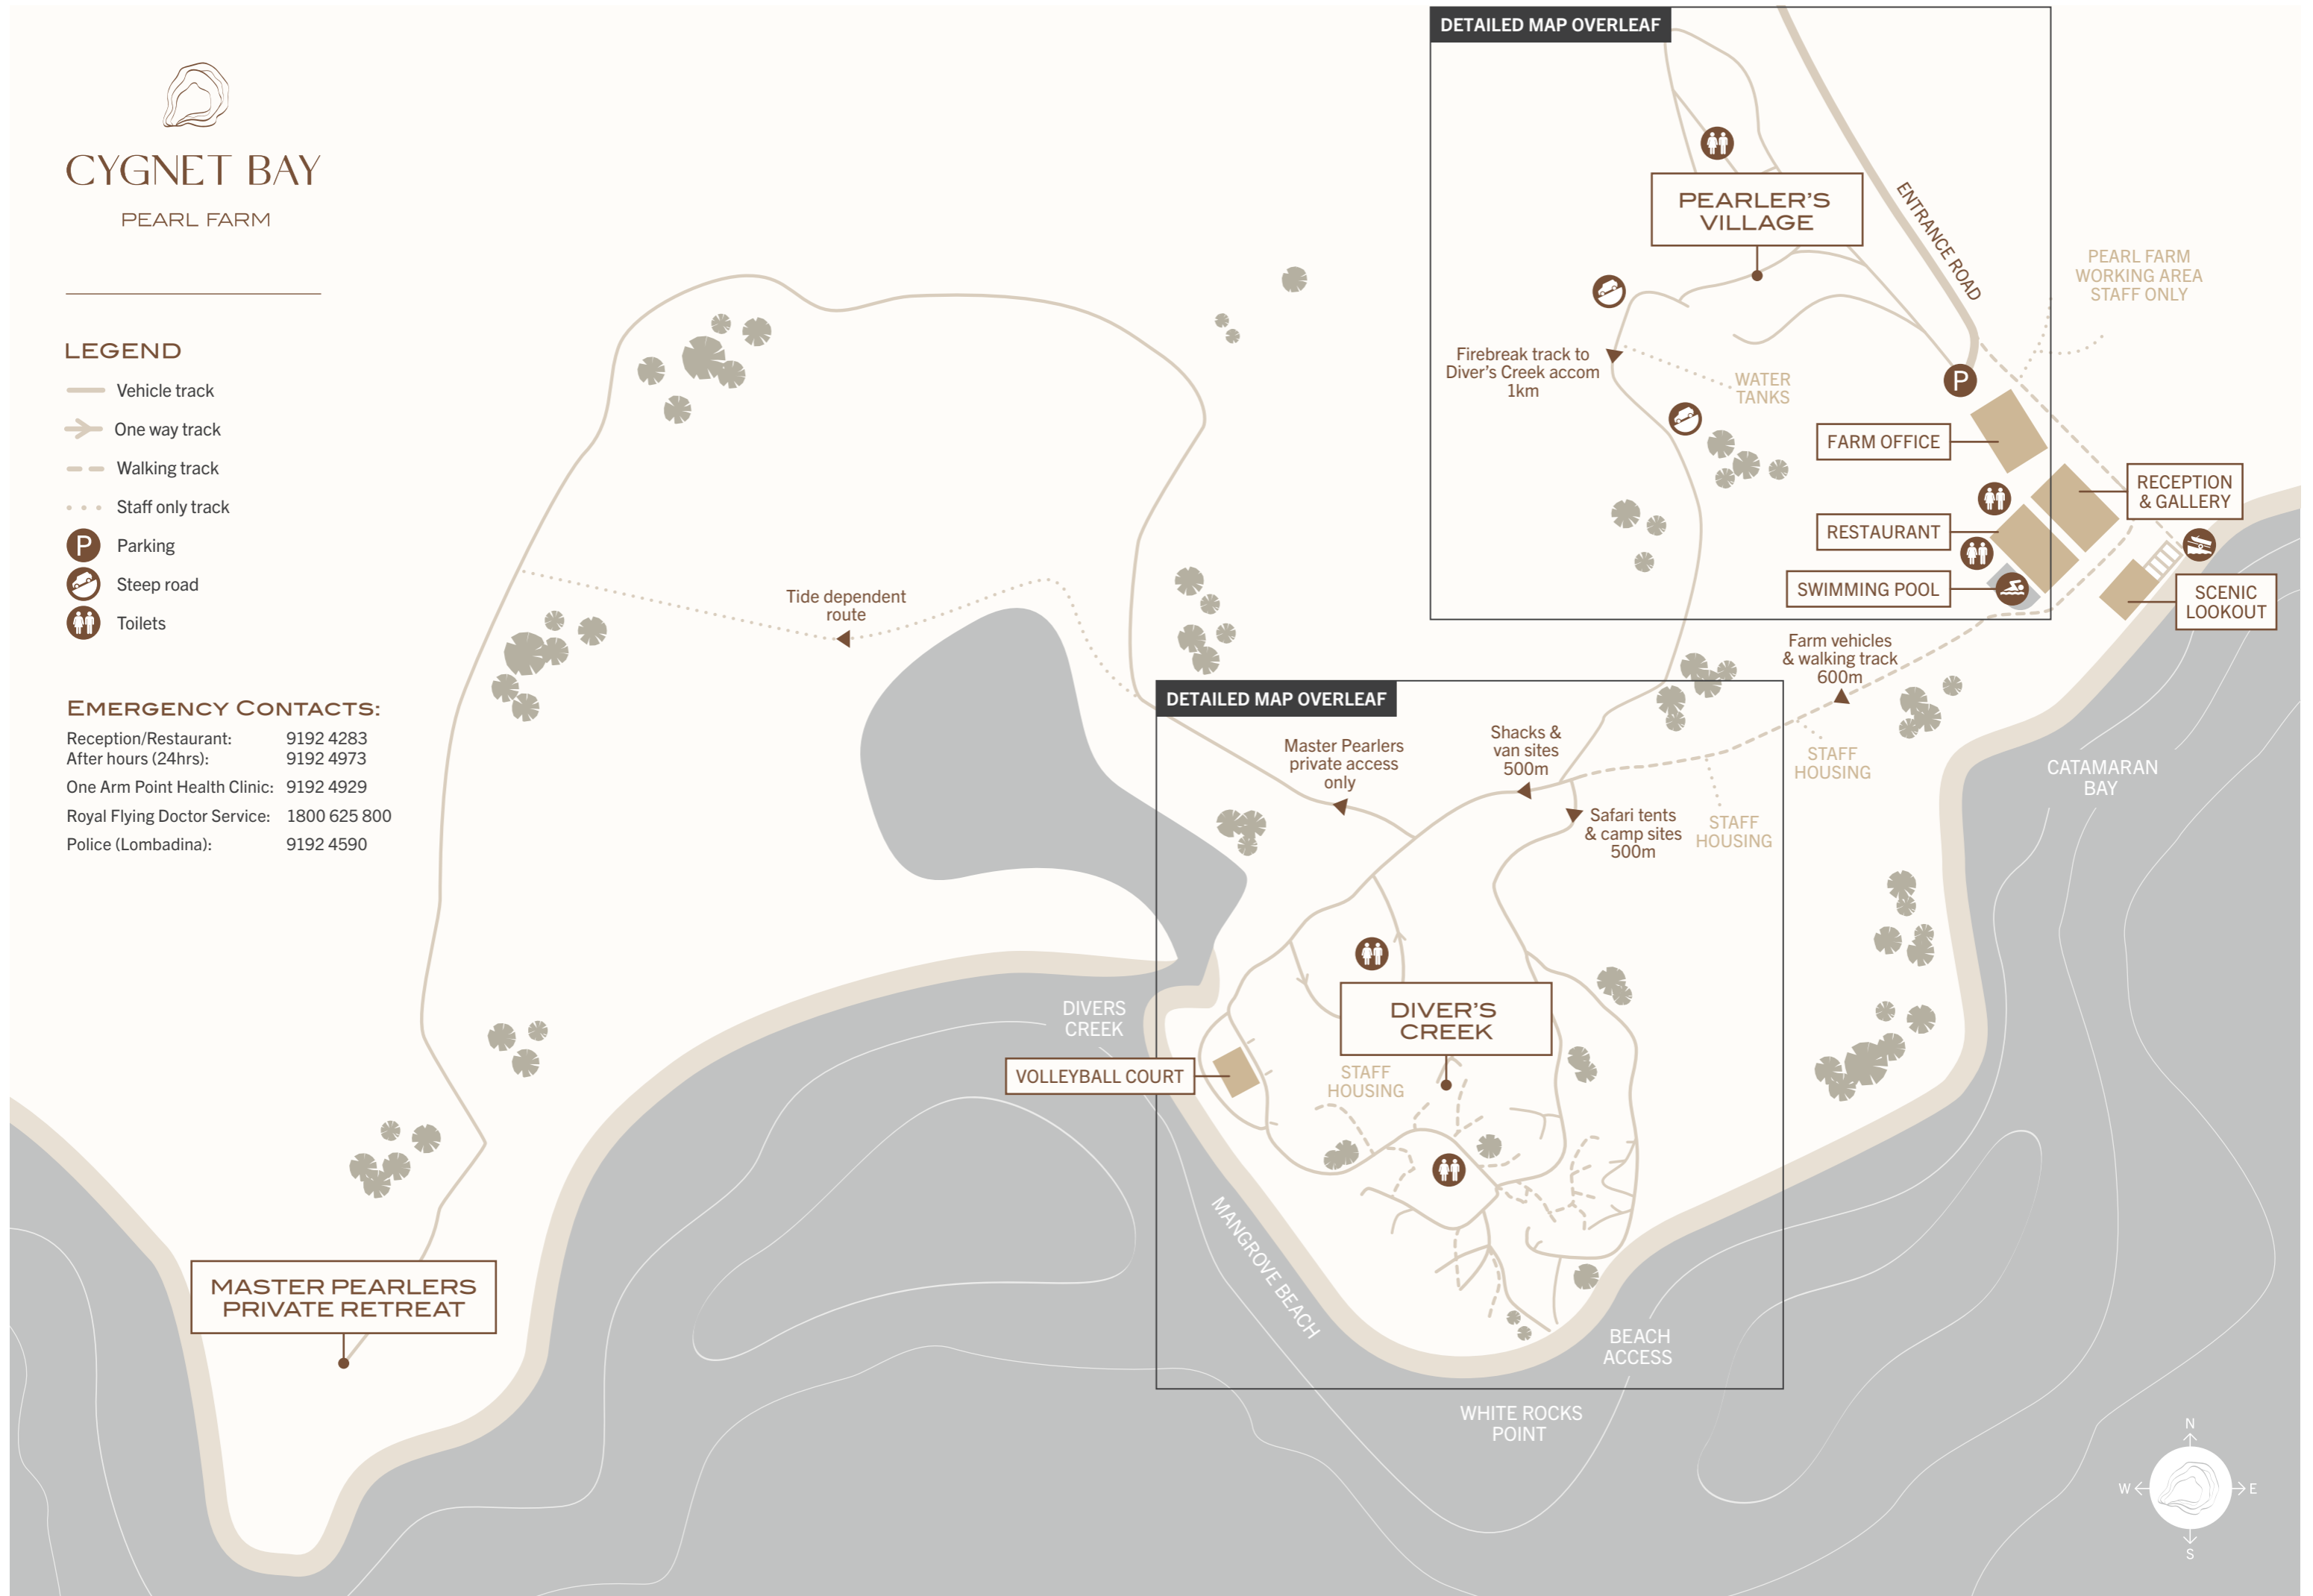

CYGNET BAY

PEARL FARM

LEGEND

- Vehicle track
- One way track
- Walking track
- Staff only track
- Parking
- Steep road
- Toilets

EMERGENCY CONTACTS:

Reception/Restaurant: 9192 4283
 After hours (24hrs): 9192 4973
 One Arm Point Health Clinic: 9192 4929
 Royal Flying Doctor Service: 1800 625 800
 Police (Lombadina): 9192 4590

PEARLER'S VILLAGE

LEGEND

- Vehicle track
- ➔ One way track
- - - Walking track
- ⋯ Staff only track
- 🗑 Bins
- 🍖 Barbecue
- 🧺 Laundry
- P Parking
- ♿ Disabled Parking
- ⚠ Steep road
- 🚻 Toilets
- ♿ Disabled Toilets

DIVER'S CREEK

CYGNET BAY
PEARL FARM