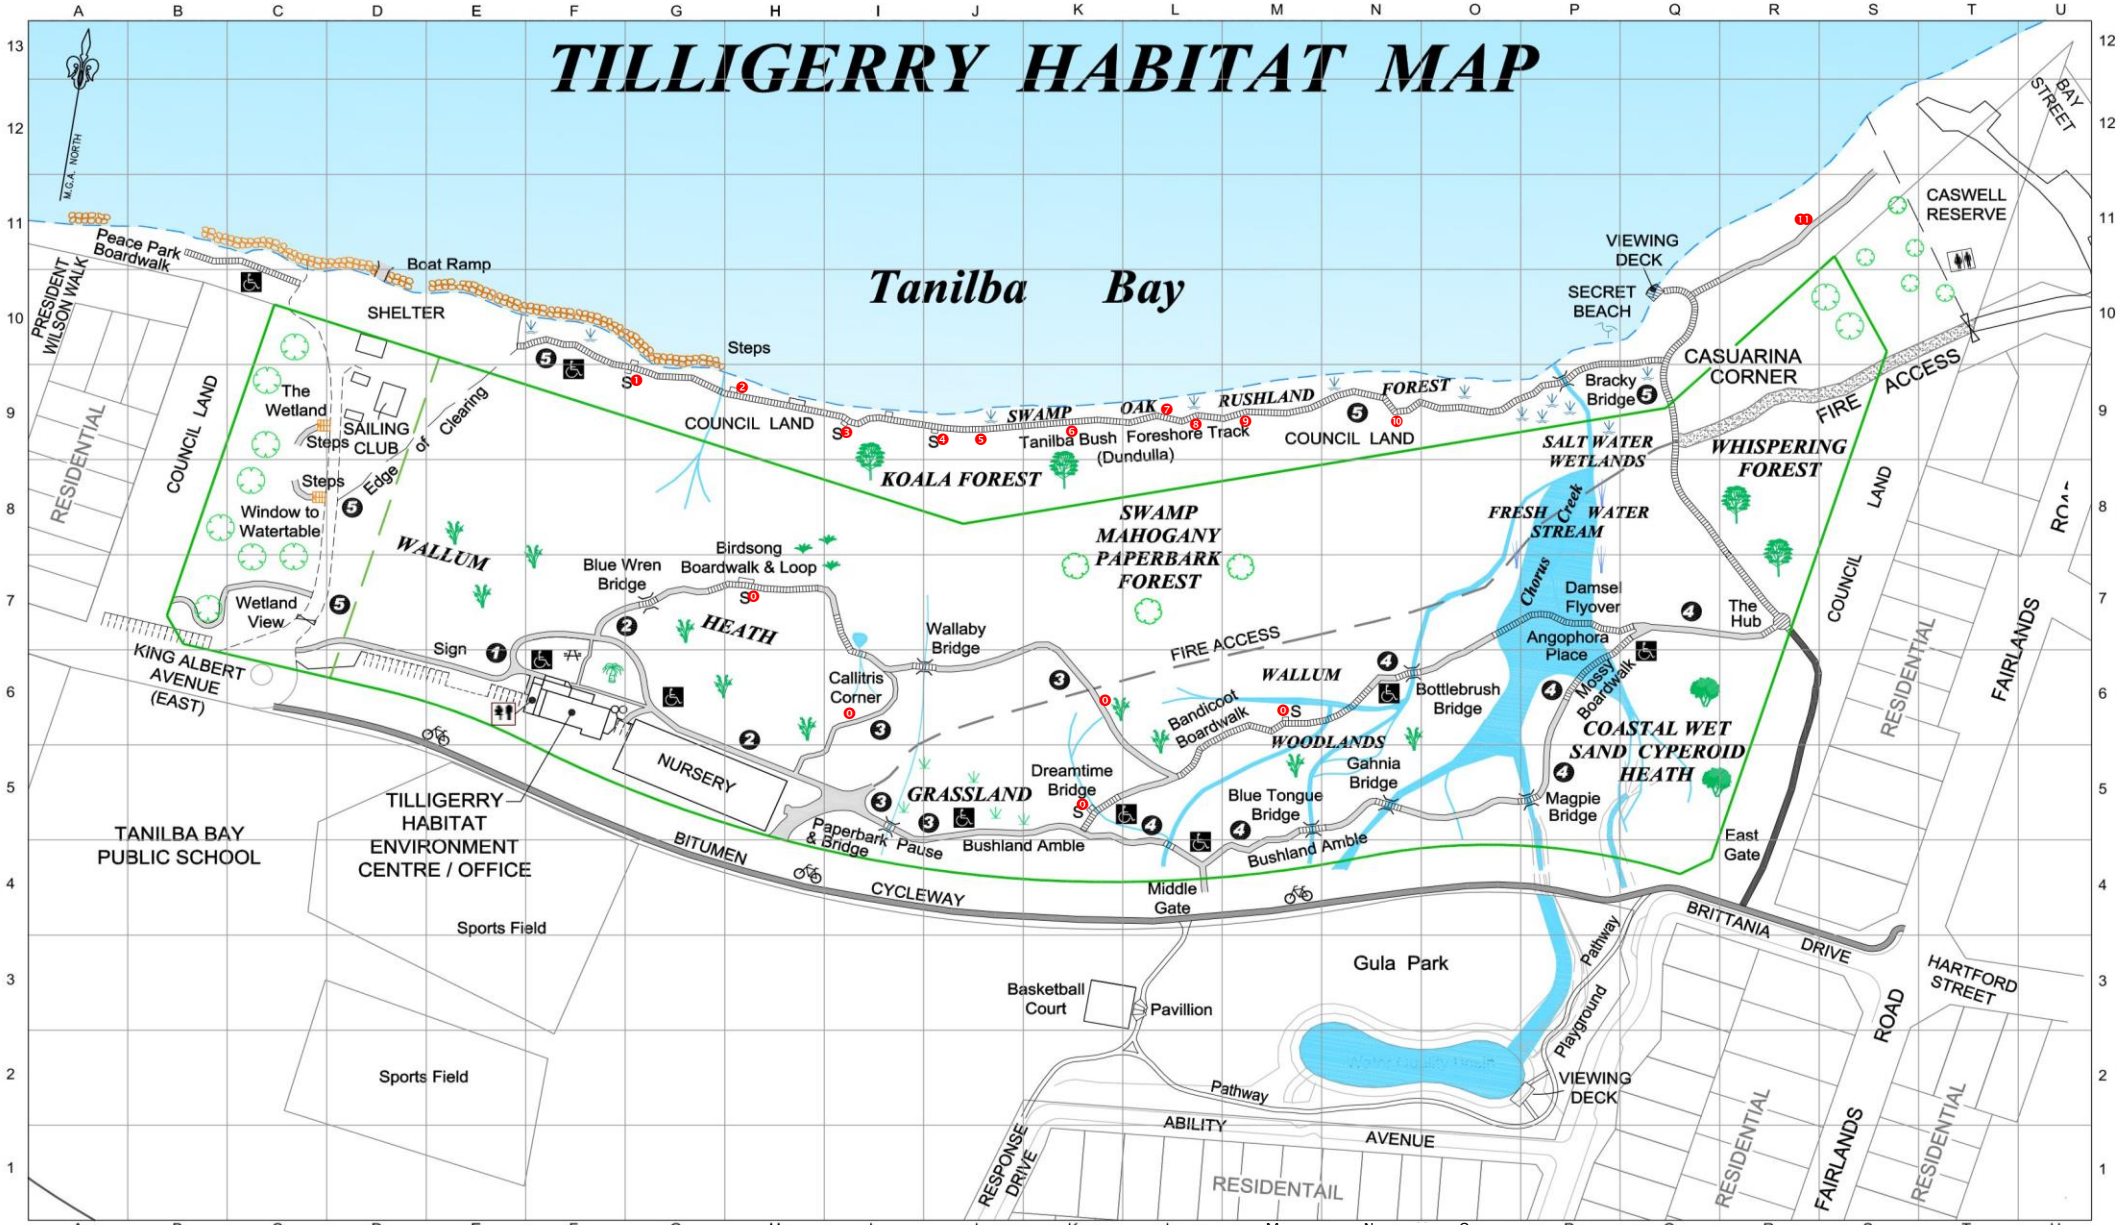

# TILLIGERRY HABITAT MAP

## TILLIGERRY HABITAT & TANILBA FORESHORE RESERVE

PLAN NOT TO SCALE

**LEGEND**

	Boardwalk
	Gravel Trail
	Bridge
	Creek Lines

- 1 Straw Bale Loop
- 2 Birdsong Loop
- 3 Chorus Creek Loop
- 4 Loop
- 5 Foreshore Loop

	Disabled Access		Steps
	Cyclepath		Gate
	Toilets		S Seat
	Park Seats		

	Grassland
	Salt Water Wetland
	Fresh Water Wetland
	Swamp Oak
	Rushland Forest

**VEGETATION**

	Wallum Heath /Woodlands
	Swamp Mahogany Paperbark
	Coastal Wet Sand Cyperoid Heath