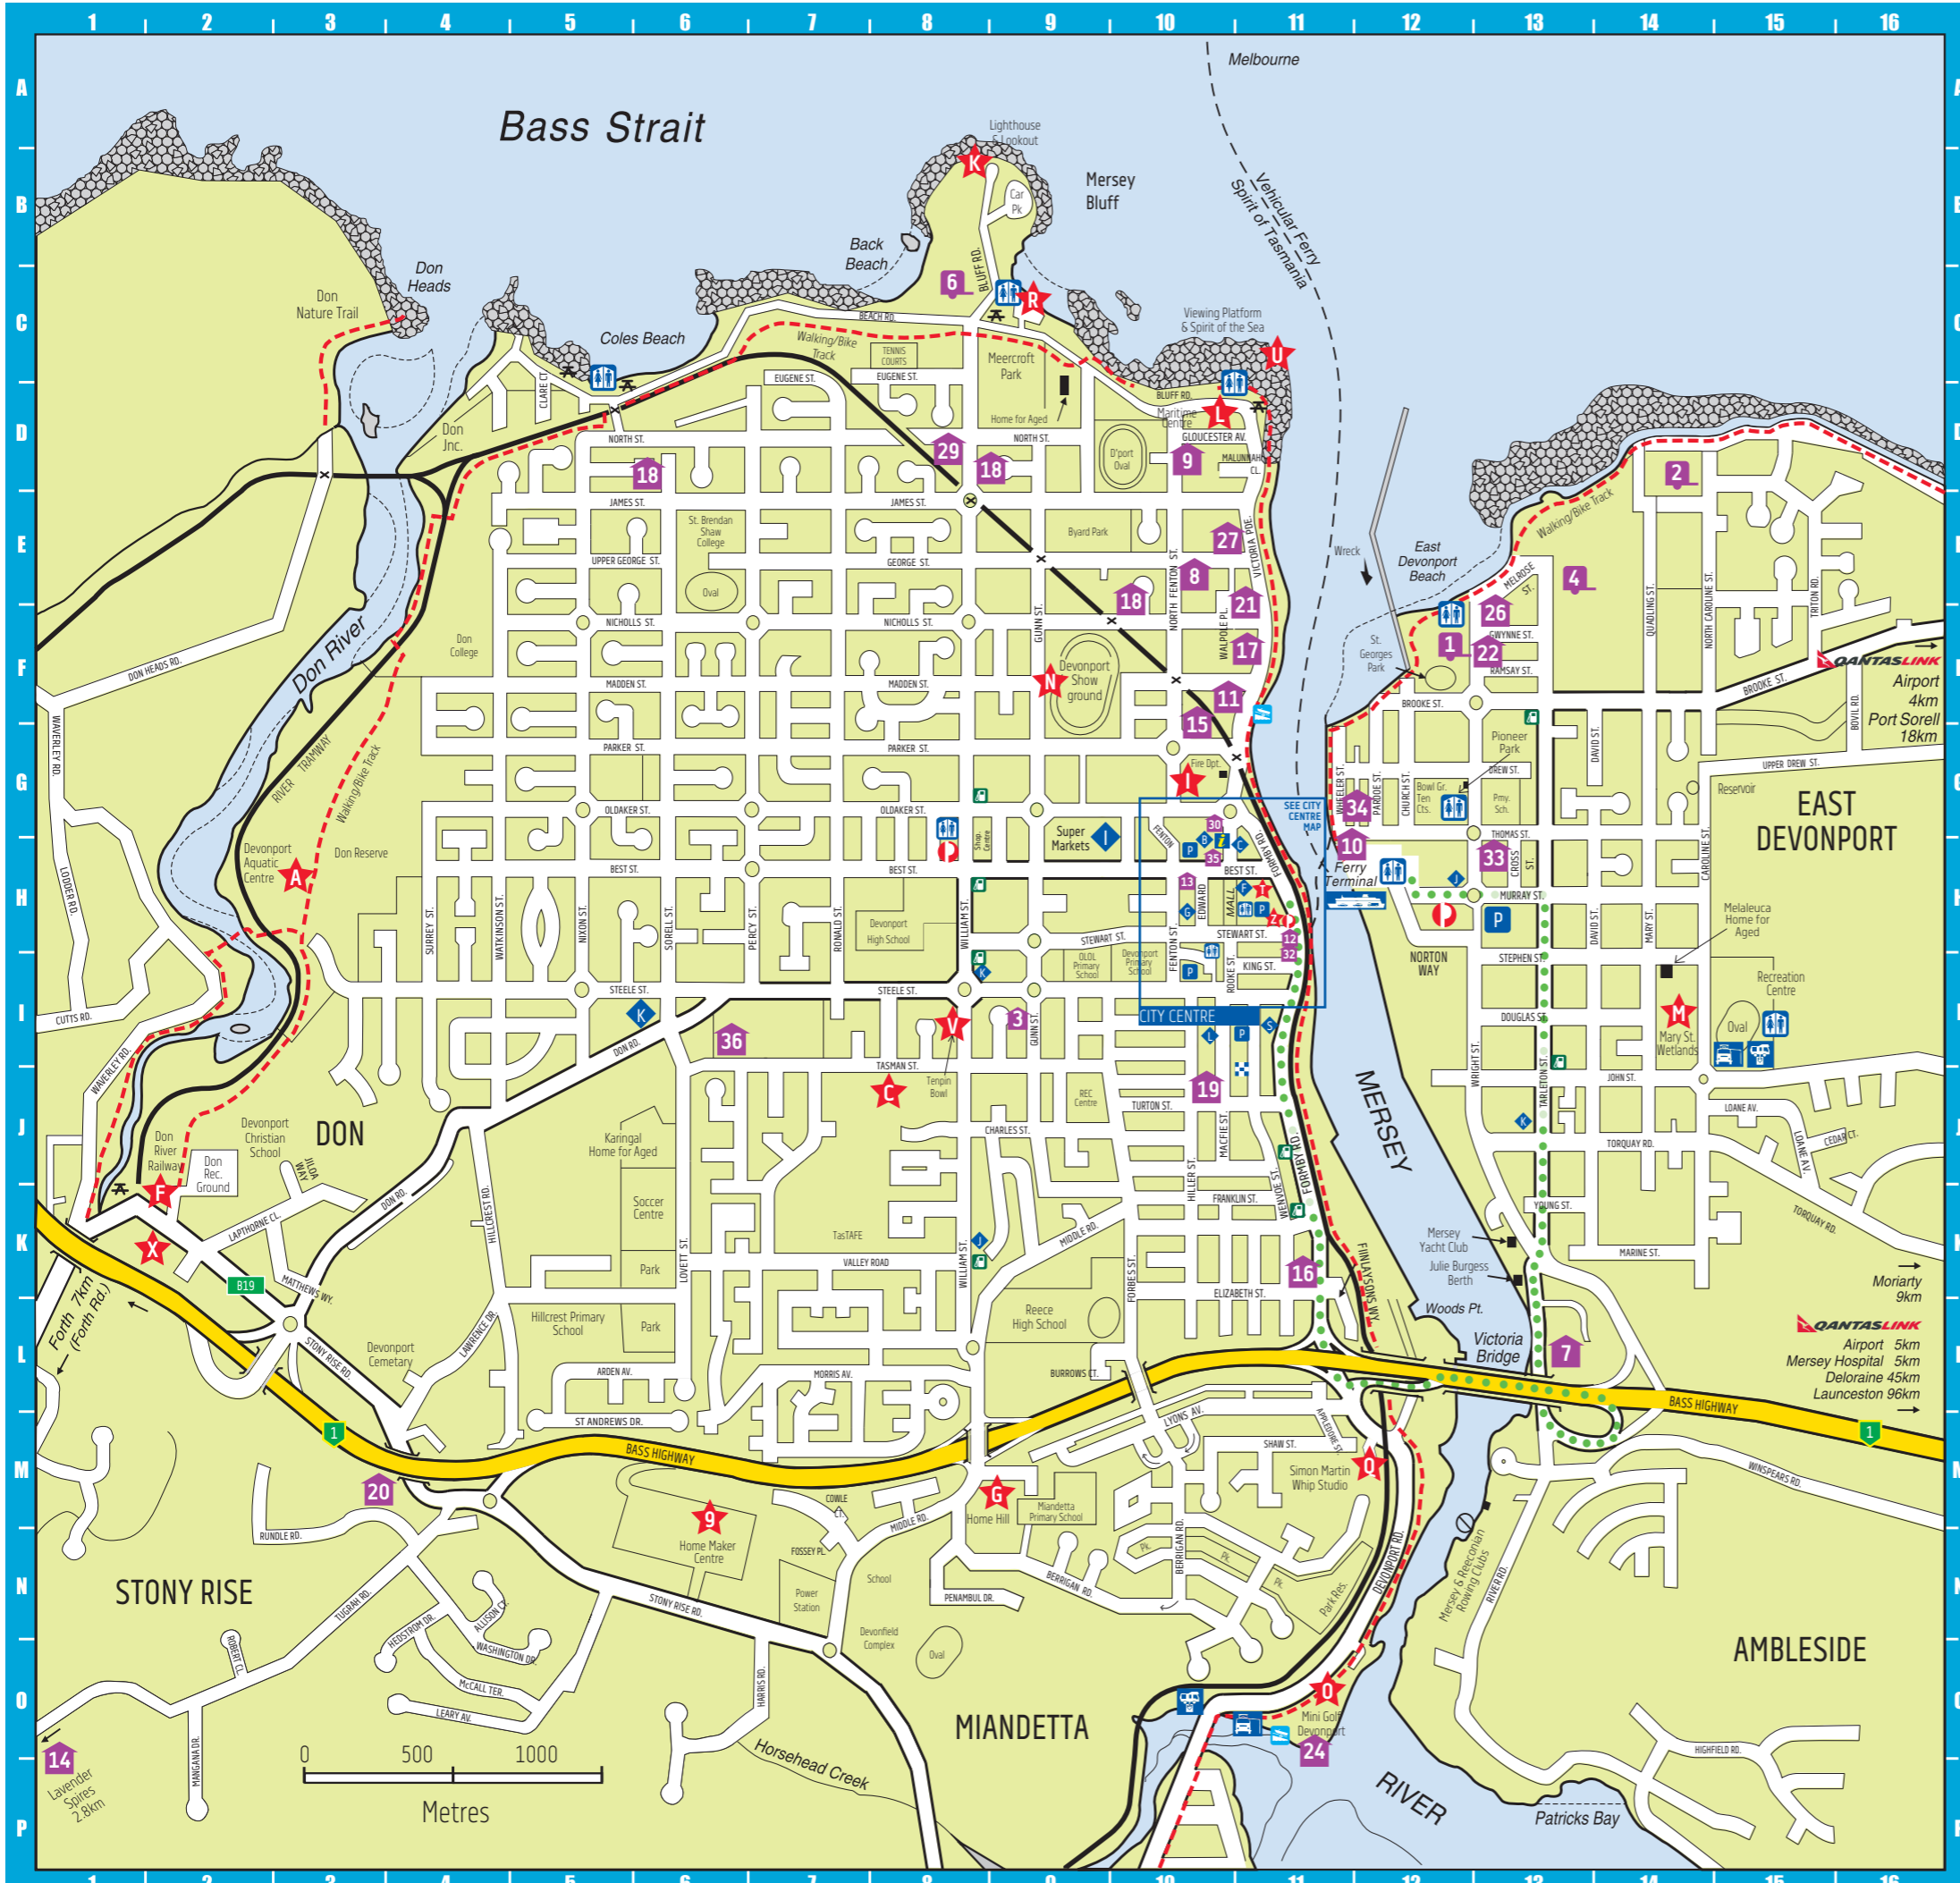

★ **ATTRACTIONS**

Attraction Name	Map	Ref	Sym
Arboretum	2	X18	B
Antique Emporium	1	I11	S
Australian Weaving Mills	1	J8	C
Bass Strait Maritime Centre	1	D10	L
Big Big House	1	G10	I
Blustery Banks Vineyard Cellar Door	2	W20	8
Braddons Lookout	3	-	7
Cherry Shed	2	X26	3
CMAX Cinema	1	H11	T
Devonport Aquatic Centre	1	H3	A
Devonport Farmers Market	1	F9	N
Devonport Golf Club	2	V21	D
Devonport Regional Gallery (at the paranapple arts centre)	1	H10	B
Don River Railway	1	J2	F
Don Village Market	1	K2	X
Fuschia Fantasy	2	R17	1
Fonz's	2	X22	4
Home Hill (Nat. Trust Property)	1	M8	G
Home Maker Centre	1	M16	9
House of Anvers	2	W25	H
Kelcey Tier Nature Walk	2	U19	J
La Villa Wines	2	W22	W
Lighthouse & Lookout	1	B8	K
Mary Street Wetlands	1	I14	M
Mini Golf Devonport	1	O11	O
Penguin Viewing	2	Q18	P
Simon Martin Whip Studio	1	M12	Q
Spreyton Cider	2	Y20	2
Surf Club	1	C9	R
Tasmania The Gift Shop	1	H11	Z
Tenpin Bowling	1	I8	V
Turners Beach Berry Patch	3	-	5
Target Golf	3	-	6
Viewing Platform & Spirit of the Sea	1	C11	U
Walking/Bike Track	1	Var	-

🏠 **ACCOMMODATION**

Accommodation Name	Map	Ref	Sym
CARAVAN PARKS/CABINS			
Abel Tasman Caravan Park	1	F12	1
Bay View Holiday Village	1	D14	2
Discovery Holiday Park	1	E13	4
Lakeside Caravan Park	2	W19	5
Mersey Bluff Caravan Park	1	C8	6
HOTELS/MOTELS			
Argosy Motor Inn	1	L13	7
Edgewater	1	H12	10
Elimatta Hotel	1	F10	11
Formby Hotel	1	H11	12
Quality Hotel Gateway	1	H10	13
Sunrise Devonport	1	D10	9
BED & BREAKFASTS			
Dannebrog Lodge	1	H10	17
The Grand on MacFie	1	I10	19
COTTAGES			
Cameo Cottage	1	E11	21
Signature on Gunn	1	I9	3
Stony Rise Cottages	1	M4	20
APARTMENTS & HOLIDAY UNITS			
Alice Beside the Sea	1	F13	26
Barclay Motor Inn	1	E10	8
Birchwood on the River	1	E10	27
Inspire Boutique Apartments	1	D6/D9/E10	18
Mersey Bank Apartments	1	G10	30
Ocean Beach Villa	1	F13	22
Oceans on Parker	1	F10	15
One	1	G13	34
The Port Masters Lodgings	1	G12	33
Waterfront Apartments	1	O11	24
White House	1	K11	16

Accommodation Name	Map	Ref	Sym
BACKPACKERS			
Alexander Hotel	1	H11	32
Molly Malone's	1	H10	35
Tasman Backpackers	1	I6	36

Service Name	Map	Ref	Sym
SERVICES			
Boat Ramp	1	F11	🚤
Bus Service Interchange	1	G11	🚌
Car Wash	1	16.2	🚗
paranapple precinct (Visitor Centre | Devonport Regional Gallery | Town Hall Theatre)			
paranapple precinct (Devonport City Council | Devonport Library | Service TAS)	1	H10	B
paranapple precinct (Providore Place | Multi-Level Car Park)	1	H10	B
Ferry Terminal Passenger Vehicle Access Route to VIC	1	Var	🚗
Hospital	2	W25	🏥
Laundromat	1	H12/K8	🧺
Motorhome Dump Point	1	I15	🚐
Motorhome Parking Overnight with Permit	1	Var	🚐
Picnic Tables/Barbecues	1	Var	🍷
Police Station	1	I11	👮
RACT	1	H10	🏠
Redline Coaches Depot	1	H10	🚐
RSL	1	I10	🏠
Service Stations	1	Var	⛽
Supermarkets	1	G9	🛒