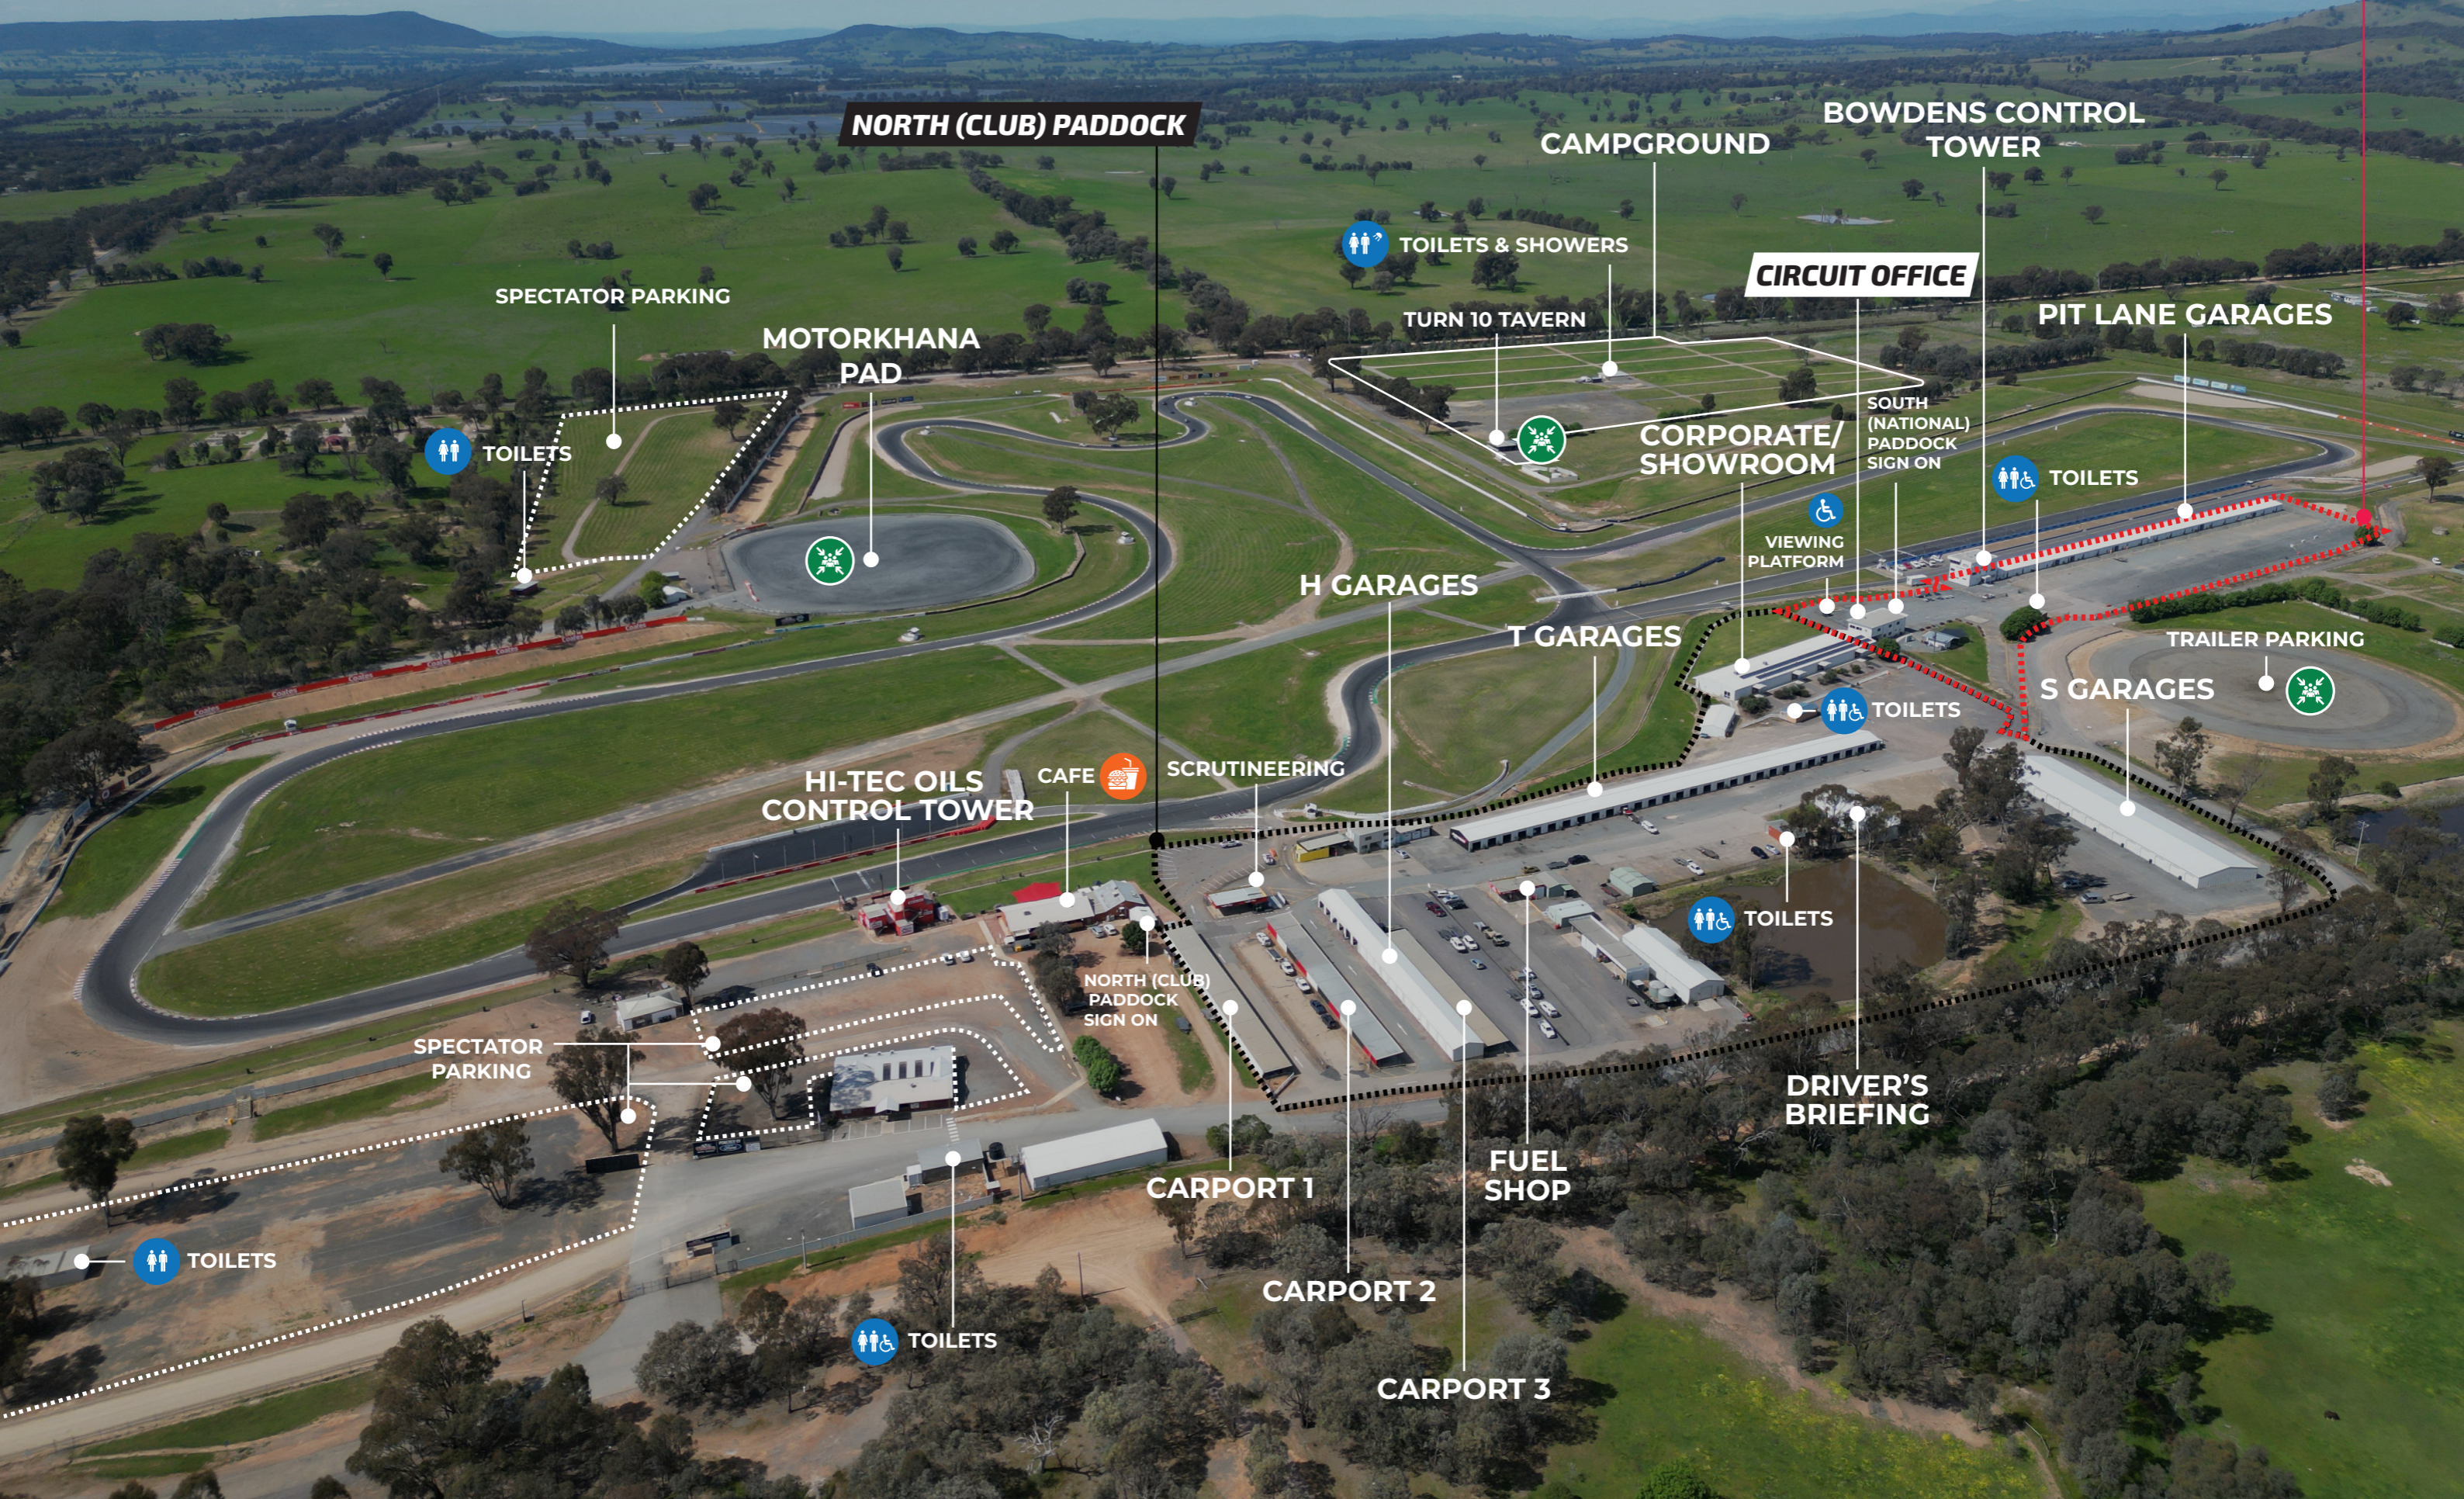

**SOUTH (NATIONAL) Paddock**

**NORTH (CLUB) Paddock**

BOWDENS CONTROL TOWER

CAMPGROUND

CIRCUIT OFFICE

PIT LANE GARAGES

SPECTATOR PARKING

MOTORKHANA PAD

TOILETS & SHOWERS

TURN 10 TAVERN

CORPORATE/SHOWROOM

SOUTH (NATIONAL) Paddock SIGN ON

TOILETS

H GARAGES

T GARAGES

VIEWING PLATFORM

TOILETS

TRAILER PARKING

HI-TEC OILS CONTROL TOWER

CAFE

SCRUTINEERING

TOILETS

S GARAGES

SPECTATOR PARKING

NORTH (CLUB) Paddock SIGN ON

DRIVER'S BRIEFING

TOILETS

CARPORT 1

FUEL SHOP

TOILETS

CARPORT 2

CARPORT 3