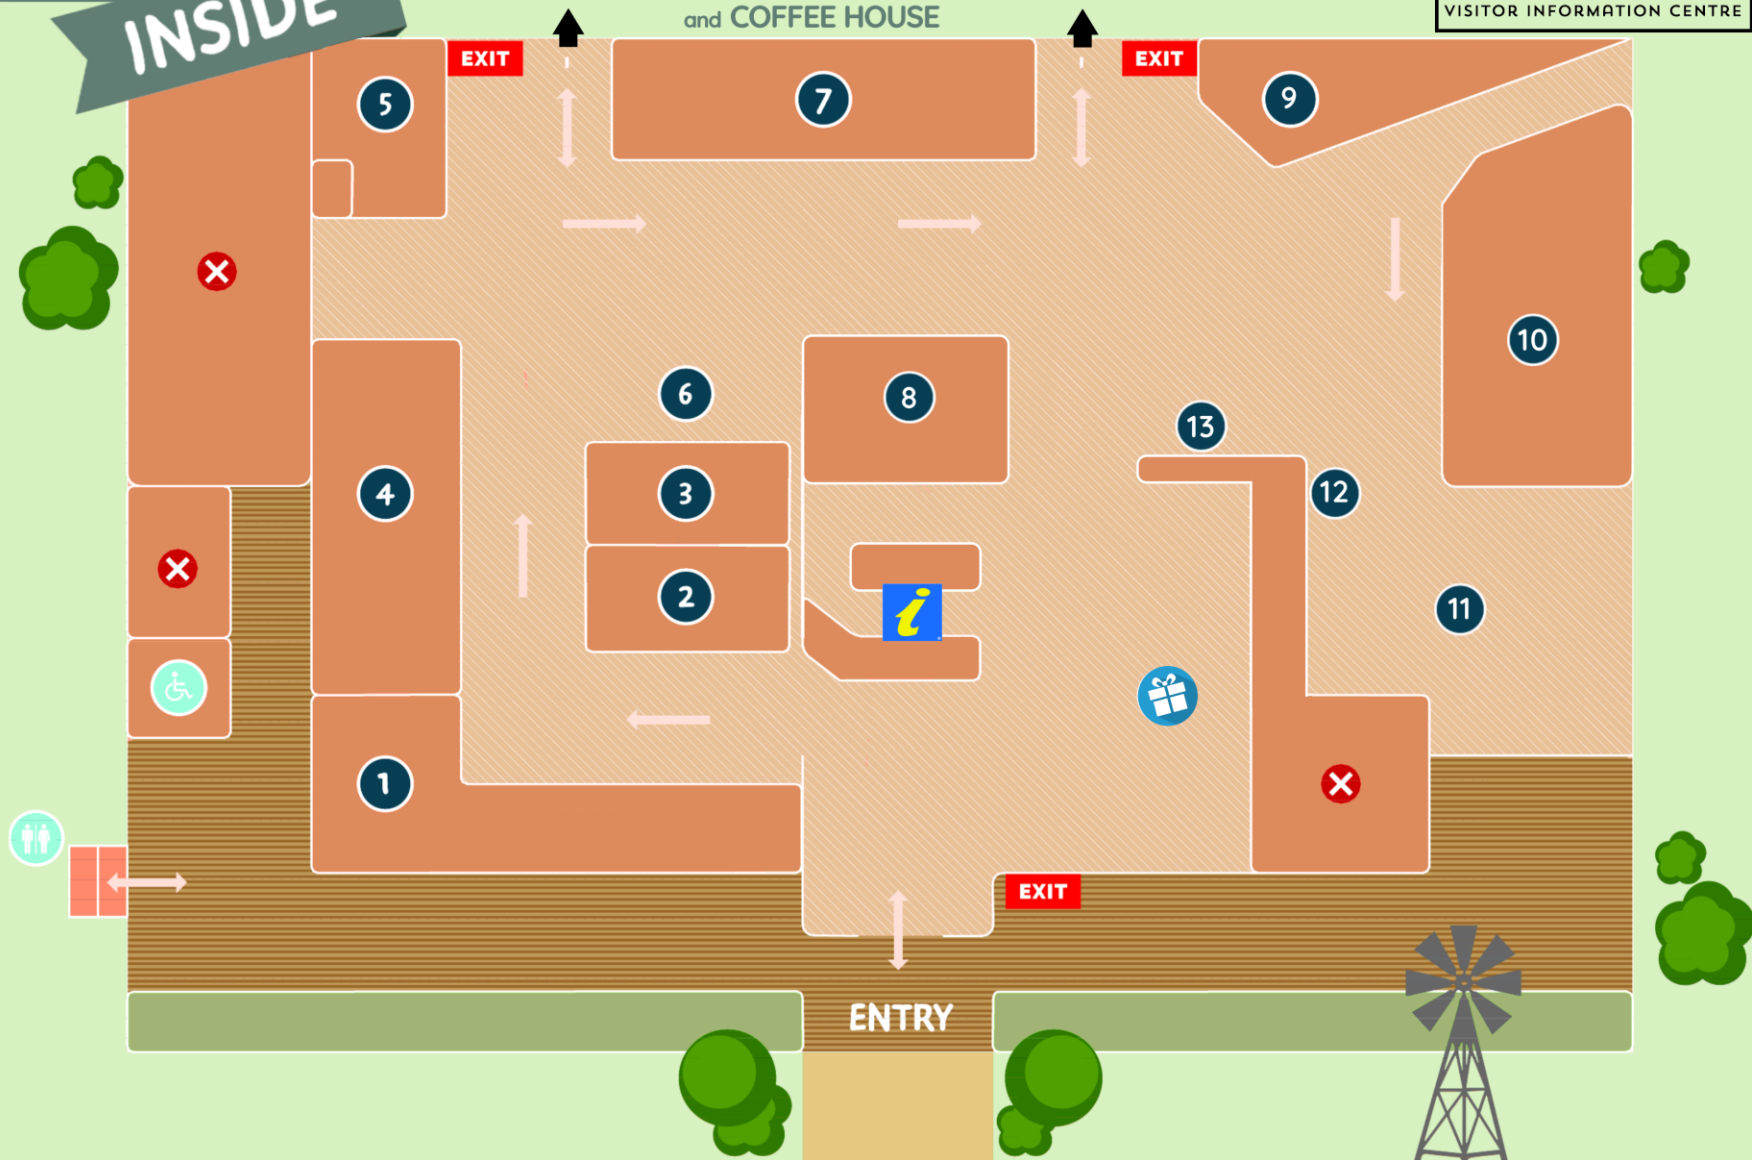

\$5 admission to museum

MAREEBA HERITAGE CENTRE

FIND YOUR WAY AROUND

INSIDE

THROUGH TO OUTSIDE EXHIBITS and COFFEE HOUSE

- 1 Indigenous
- 2 Early Explorers
- 3 WW1
- 4 Early Settlers
- 5 Mining
- 6 Mining
- 7 Mt. Mulligan
- 8 Mareeba History
- 9 Timber & Carpentry
- 10 Post Office
- 11 Communication & Media
- 12 Temporary Display
- 13 Celebrating 25 Years
- Gift Shop
- No Public Access

Information

Exit

Café

Toilets

Disabled toilet

Function venues

MAREEBA HERITAGE CENTRE

FIND YOUR WAY AROUND

- | | | | |
|----|--------------------------|----|---|
| 14 | Emerald Falls | 33 | Stockyards |
| 15 | Telephone Box | 34 | Coal Fridge |
| 16 | Giggle Board | 35 | Laundry |
| 17 | Termite Display | 36 | Dairy Shed |
| 18 | Goat Carts | 37 | Fire Service |
| 19 | Rail Camp Car | 38 | Tobacco Curing Barn |
| 20 | Rainforest | 39 | Tinaroo Dam |
| 21 | Railway Siding | 40 | Water Wheel |
| 22 | "Dunny" (toilet) | 41 | Bull Chariot |
| 23 | Tree of Knowledge | 42 | Farming Machinery |
| 24 | Watchmaker | 43 | Bulk Curing Barn |
| 25 | Carrier Arms Hotel | 44 | Tobacco Shed |
| 26 | Gaol | 45 | Tractors |
| 27 | Mareeba town Streetscape | 46 | Cubby House |
| 28 | Butcher Shop | 47 | Lawnmowers |
| 29 | Saddle Shop | 48 | Rail Ambulance |
| 30 | School | 49 | Regional Timbers |
| 31 | Blacksmith Shop | 50 | Agriculture |
| 32 | Rodeo | 51 | Jamieson House (kitchen, elegant living, hospital & toy room) |
| X | No Public Access | 52 | The Outpost |
| | | 53 | Town Band |

OUTSIDE