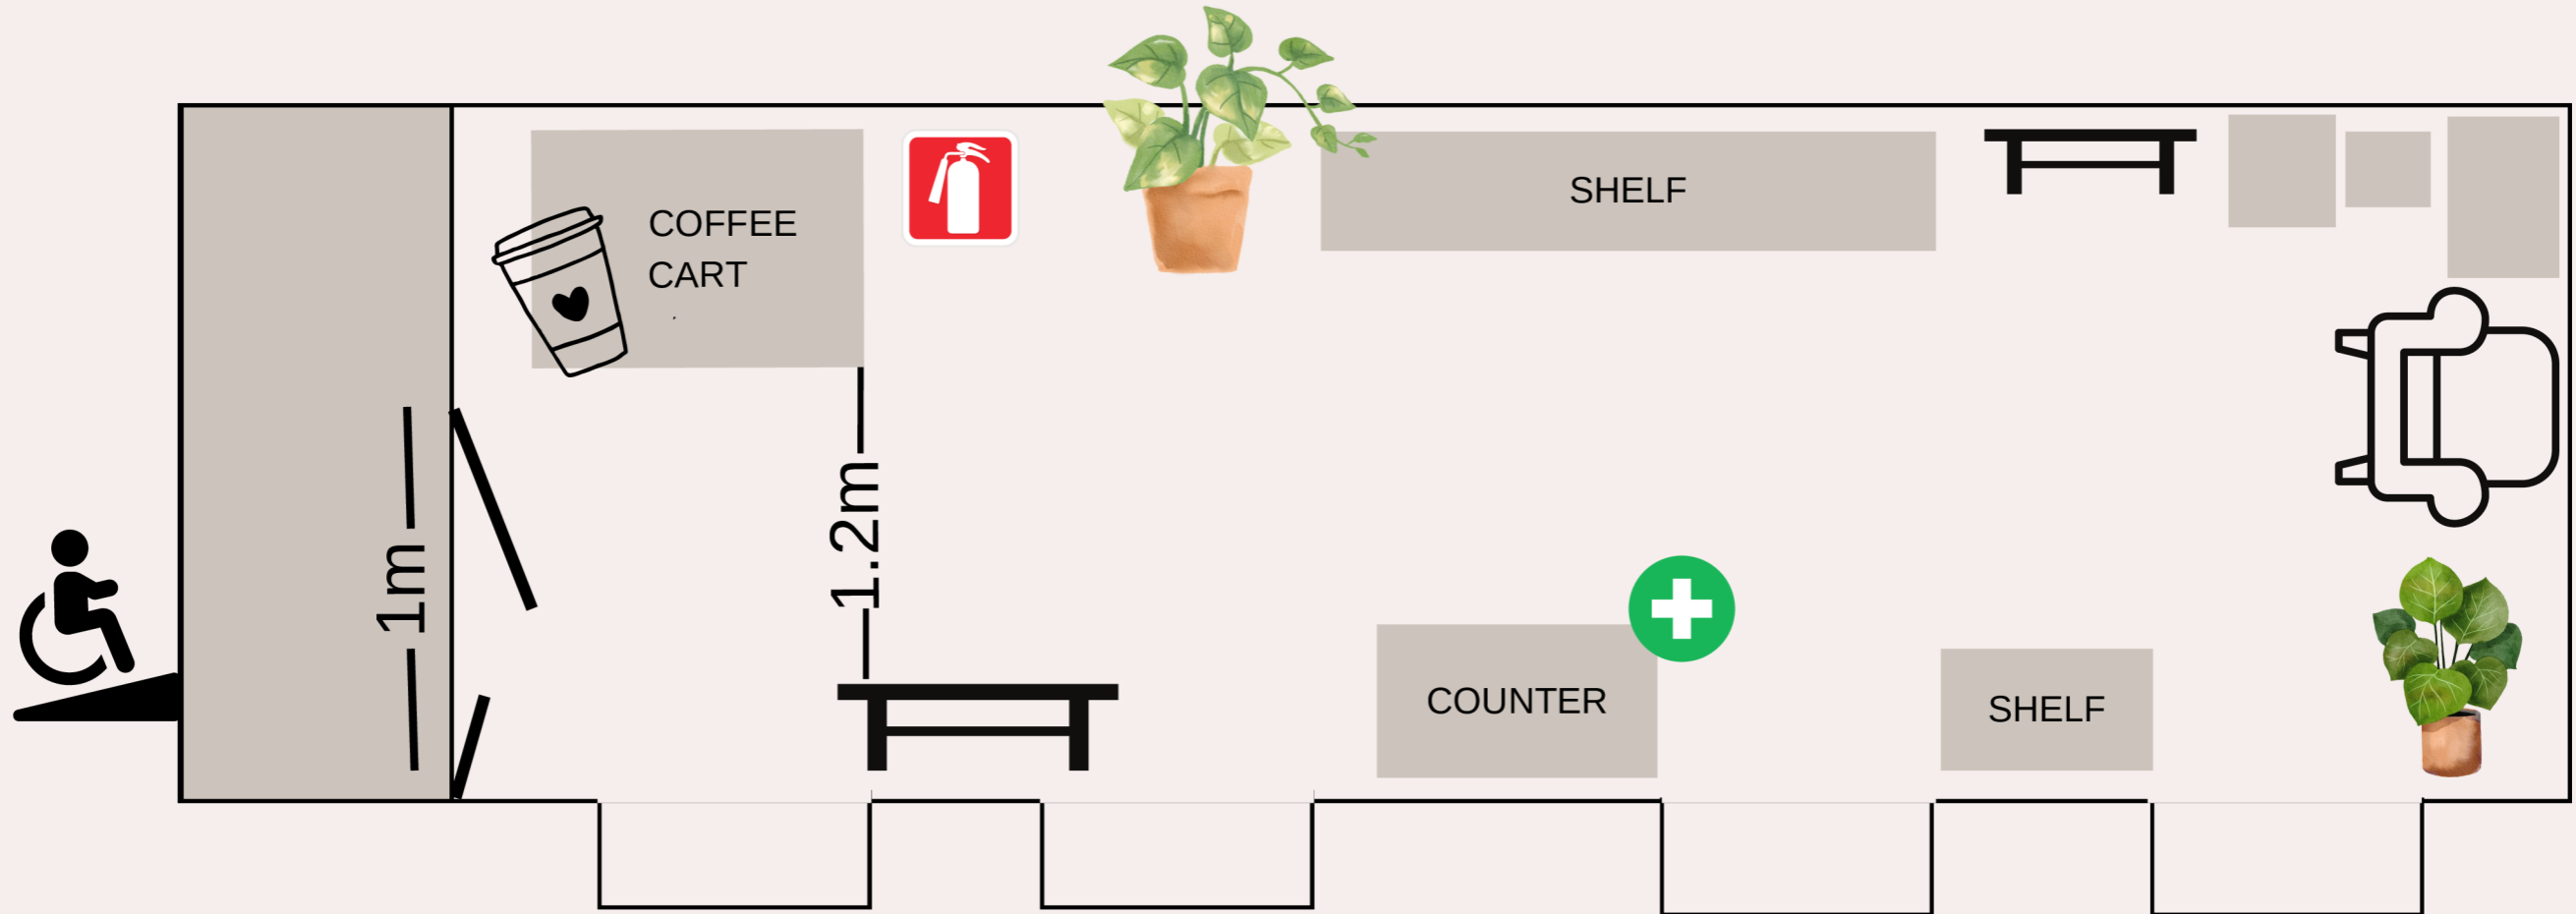

# Accessibility Map

Exit

First Aid

Fire Extinguisher

Seating

map is not to scale 1.2m is the most narrow space in the gallery