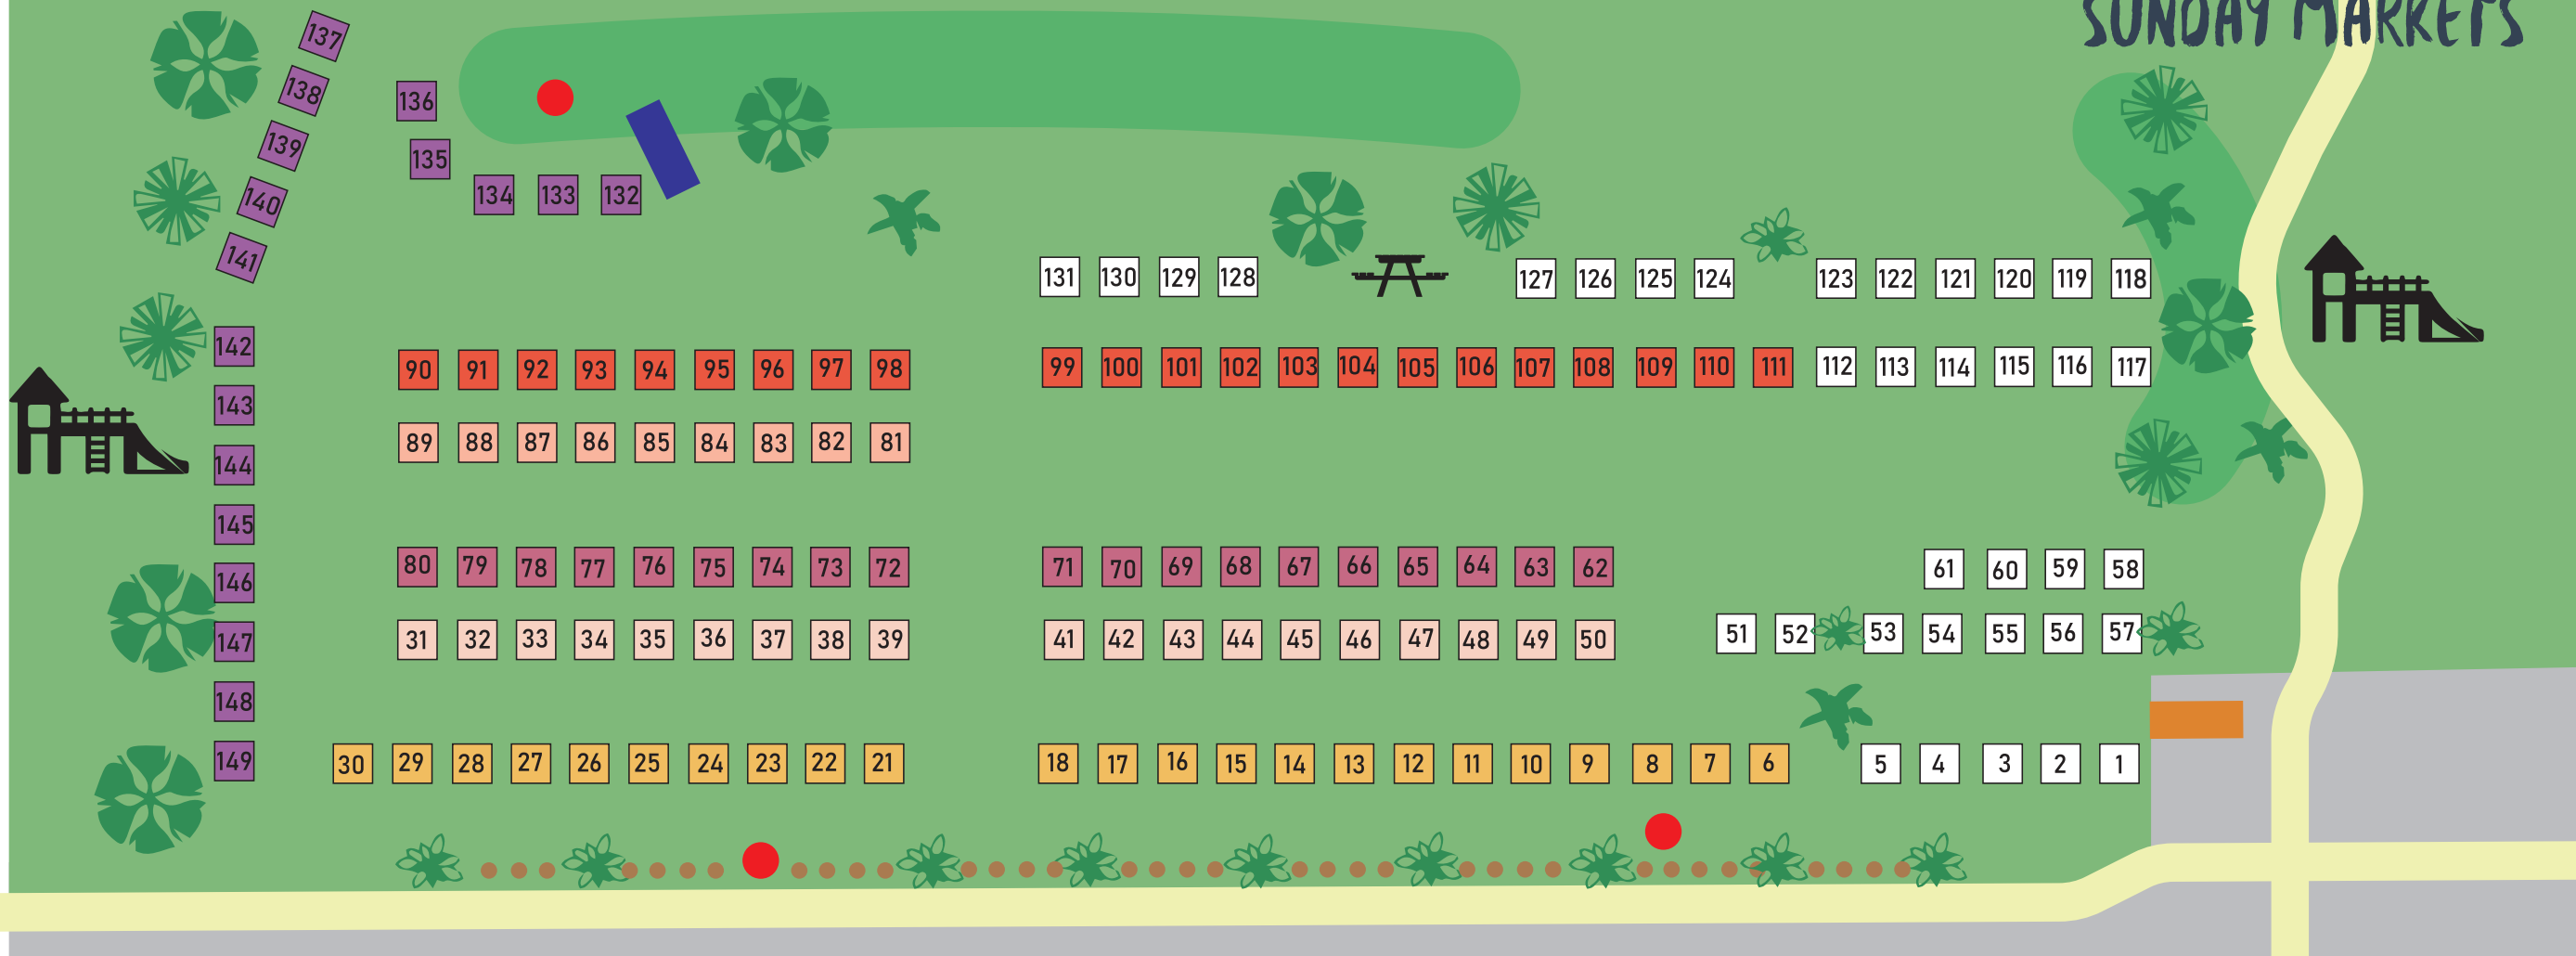

■ GCCC Vehicle Access Point

● GPO Power Outlets

\* Sites are representative only,  
Actual site may vary on the day

# ART AND CRAFT ON THE COAST SUNDAY MARKETS

OLD BURLEIGH ROAD

OLD BURLEIGH ROAD

PHILLIP AVE

ANNE AVE

GEORGE AVE